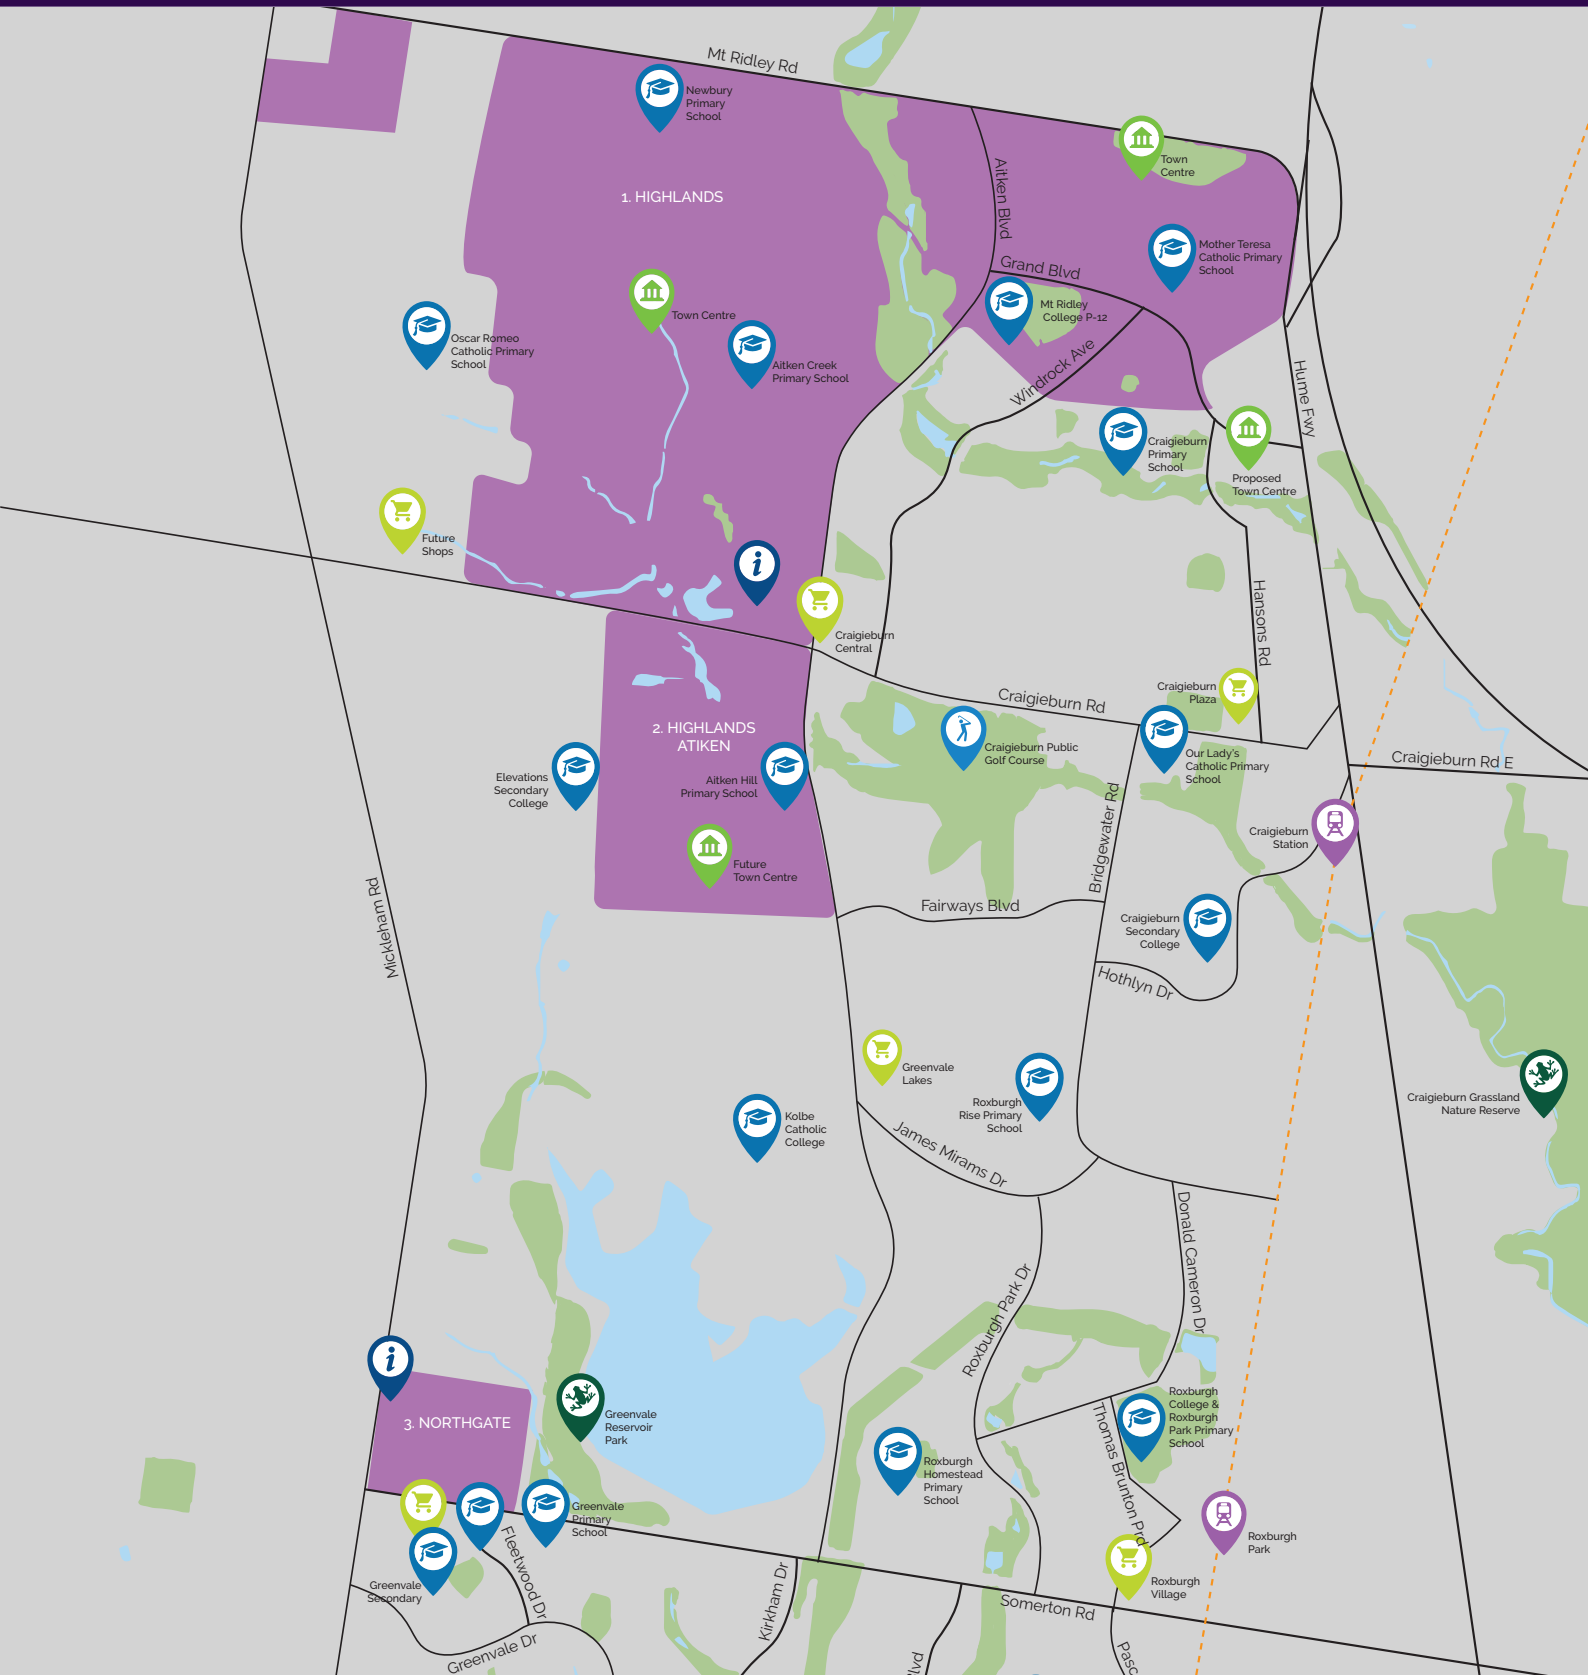

-  Park
-  School
-  Train Station
-  Town Centre
-  Shopping Centre
-  Land Sales Office

Beveridge

Estates

- | | |
|-----------------|-------------------------|
| 1. Alkyra | Malcom St, Beveridge |
| 2. Glenmore | Lewis St, Beveridge |
| 3. Mandalay | Mandalay Cct, Beveridge |
| 4. Minton Place | Minton St, Beveridge |
| 5. Ooranya | Whiteside St, Beveridge |
| 6. Timbarra | Malcom St, Beveridge |

Craigieburn & Greenvale

Estates

- | | |
|---------------------|-------------------------|
| 1. Highlands | N Shore Dr, Craigieburn |
| 2. Highlands Atiken | N Shore Dr, Craigieburn |
| 3. Northgate | Mickleham Rd, Greenvale |

- | | | |
|-------------------|-----------------|---------------|
| Park | School | Train Station |
| Town Centre | Shopping Centre | Golf Course |
| Land Sales Office | | |

Wollert

Estates

- | | |
|-------------------|-------------------------------------|
| 1. Arramont | Craigieburn Rd E, Wollert |
| 2. Aurora | Cnr Garrong Ave & Dolly Wy, Wollert |
| 3. Lyndarum North | Edgars Rd, Wollert |
| 4. Mason Quarters | Craigieburn Rd, Wollert |
| 5. Rathdowne | Broad Wy, Wollert |
| 6. The Patch | Epping Rd, Wollert |

NORTH DISPLAYS

Peppercorn Hill Estate
9 Adelaide Circuit, Donnybrook
Harwood 25 (Ravine) | Riverview 26 (Canyon)

Scan the QR Code to view display map

Over 25 display homes throughout Melbourne and Geelong, visit our website for details.