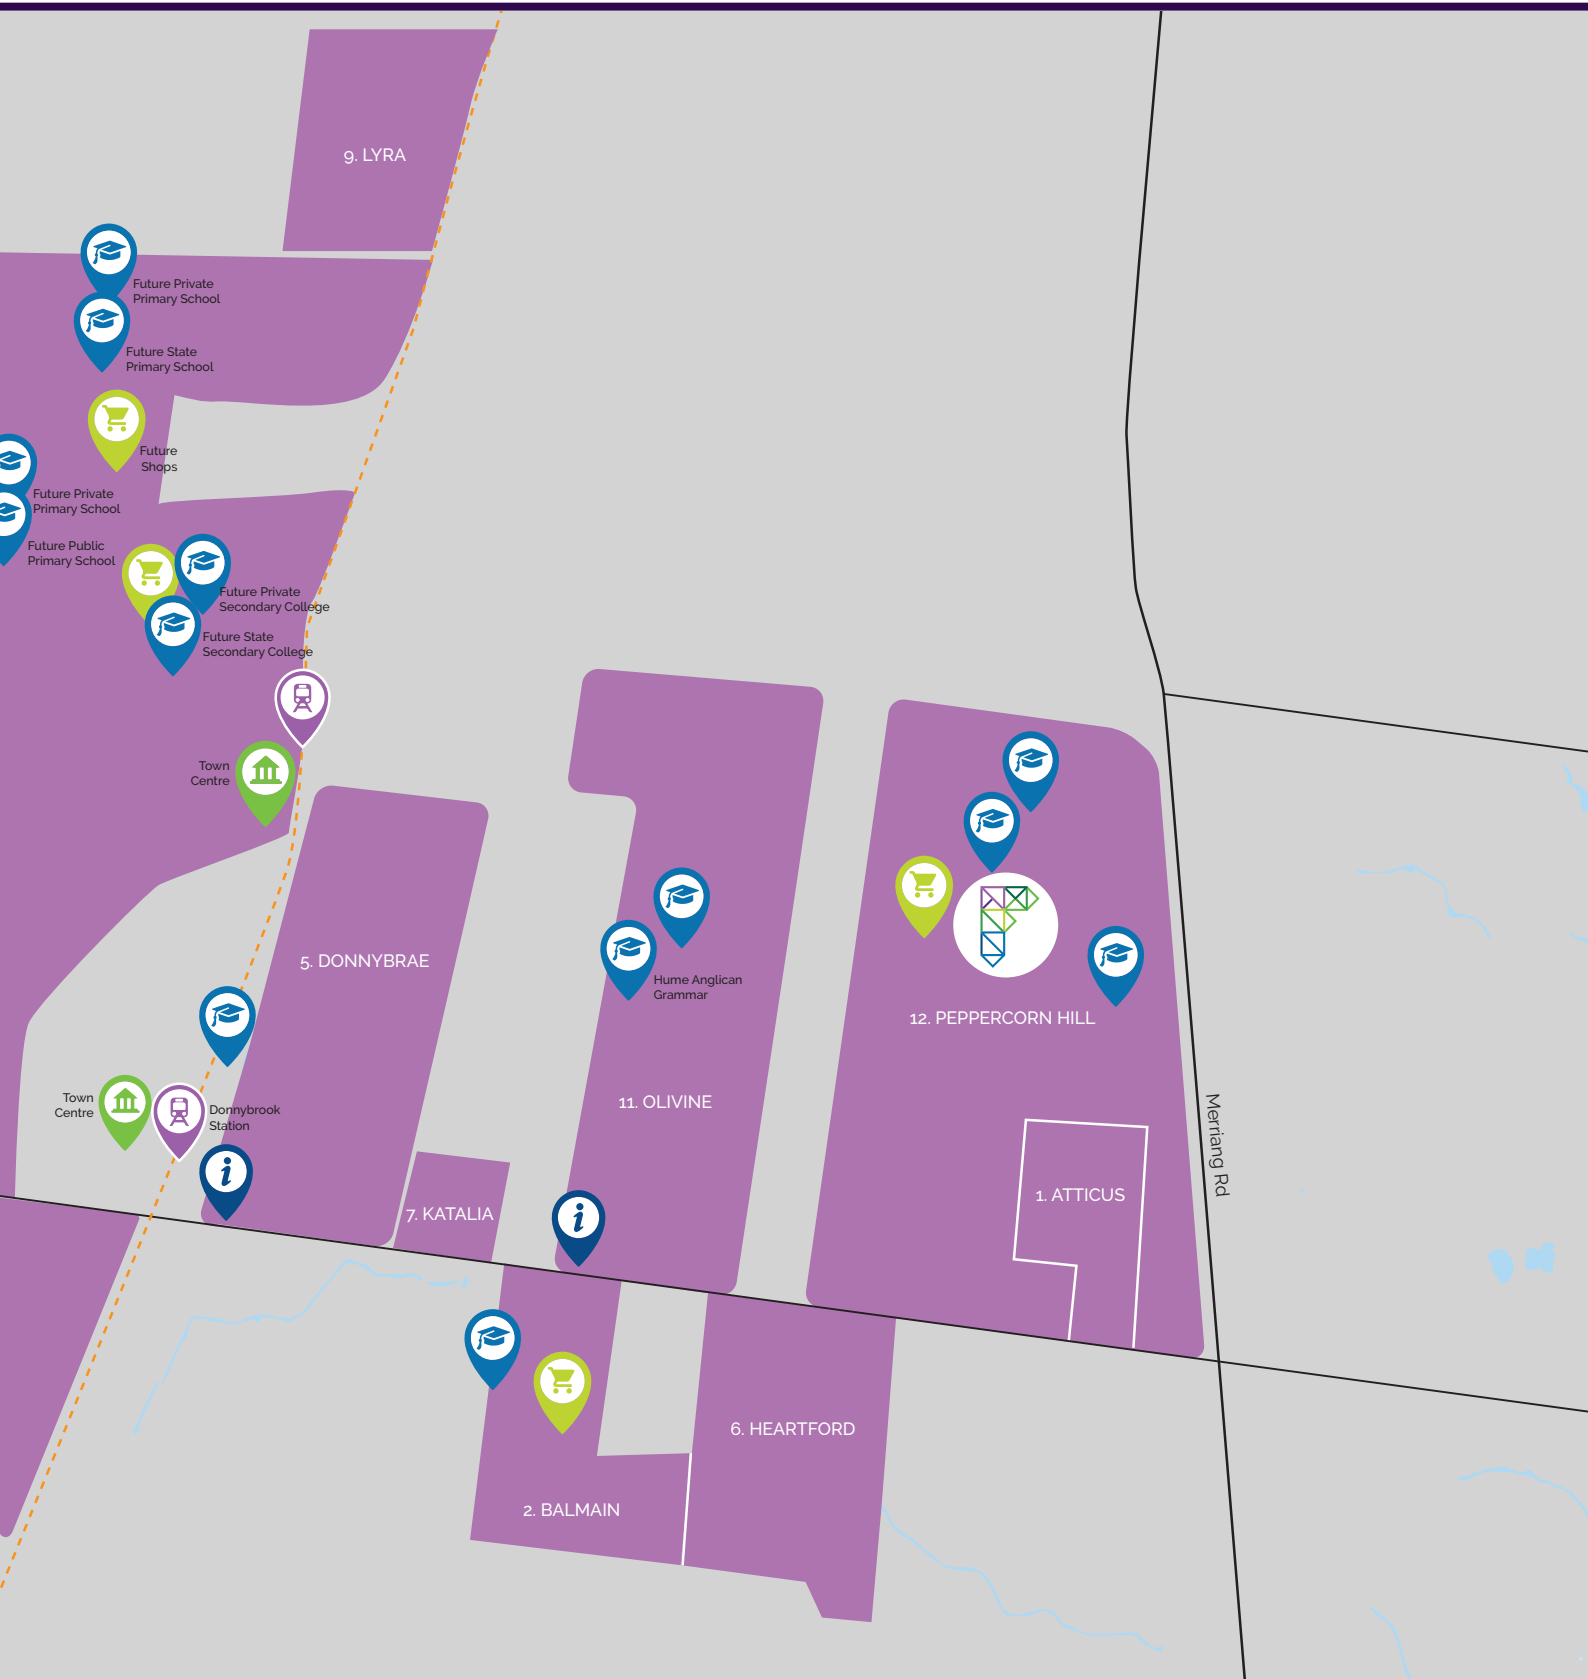

Visit one of our display centres today and discover modern, stylish designs with top quality inclusions. Fairhaven is now building across greater Melbourne and Geelong.

NORTH REGIONS

Mickleham.....	4-5
Beveridge.....	6
Craigieburn & Greenvale.....	7
Wollert.....	8-9

Mickleham

Estates

1. Atticus	Donnybrook Rd, Woodstock	7. Katalia	Donnybrook Rd, Donnybrook
2. Balmain	Donnybrook Rd, Donnybrook	8. Kinbrook	Cnr English St & Donnybrook Rd, Donnybrook
3. Botanical	Poppy St, Mickleham	9. Lyra	Stewart St, Beveridge
4. Cloverton	Dwyer St & Design Wy, Kalkallo	10. Merrifield	Rosehill Blvd, Mickleham
5. Donnybrae	Donnybrook Rd, Donnybrook	11. Olivine	Donnybrook Rd, Donnybrook
6. Heartford	Donnybrook Rd, Donnybrook	12. Peppercorn Hill	Donnybrook Rd, Donnybrook

-  Park
-  School
-  Train Station
-  Town Centre
-  Shopping Centre
-  Land Sales Office

Beveridge

Estates

- | | |
|-----------------|-------------------------|
| 1. Alkyra | Malcom St, Beveridge |
| 2. Glenmore | Lewis St, Beveridge |
| 3. Mandalay | Mandalay Cct, Beveridge |
| 4. Minton Place | Minton St, Beveridge |
| 5. Ooranya | Whiteside St, Beveridge |
| 6. Timbarra | Malcom St, Beveridge |

NORTH DISPLAYS

Peppercorn Hill Estate
9 Adelaide Circuit, Donnybrook
Harwood 25 (Ravine) | Riverview 26 (Canyon)

Scan the QR Code to view display map

Over 25 display homes throughout Melbourne and Geelong, visit our website for details.