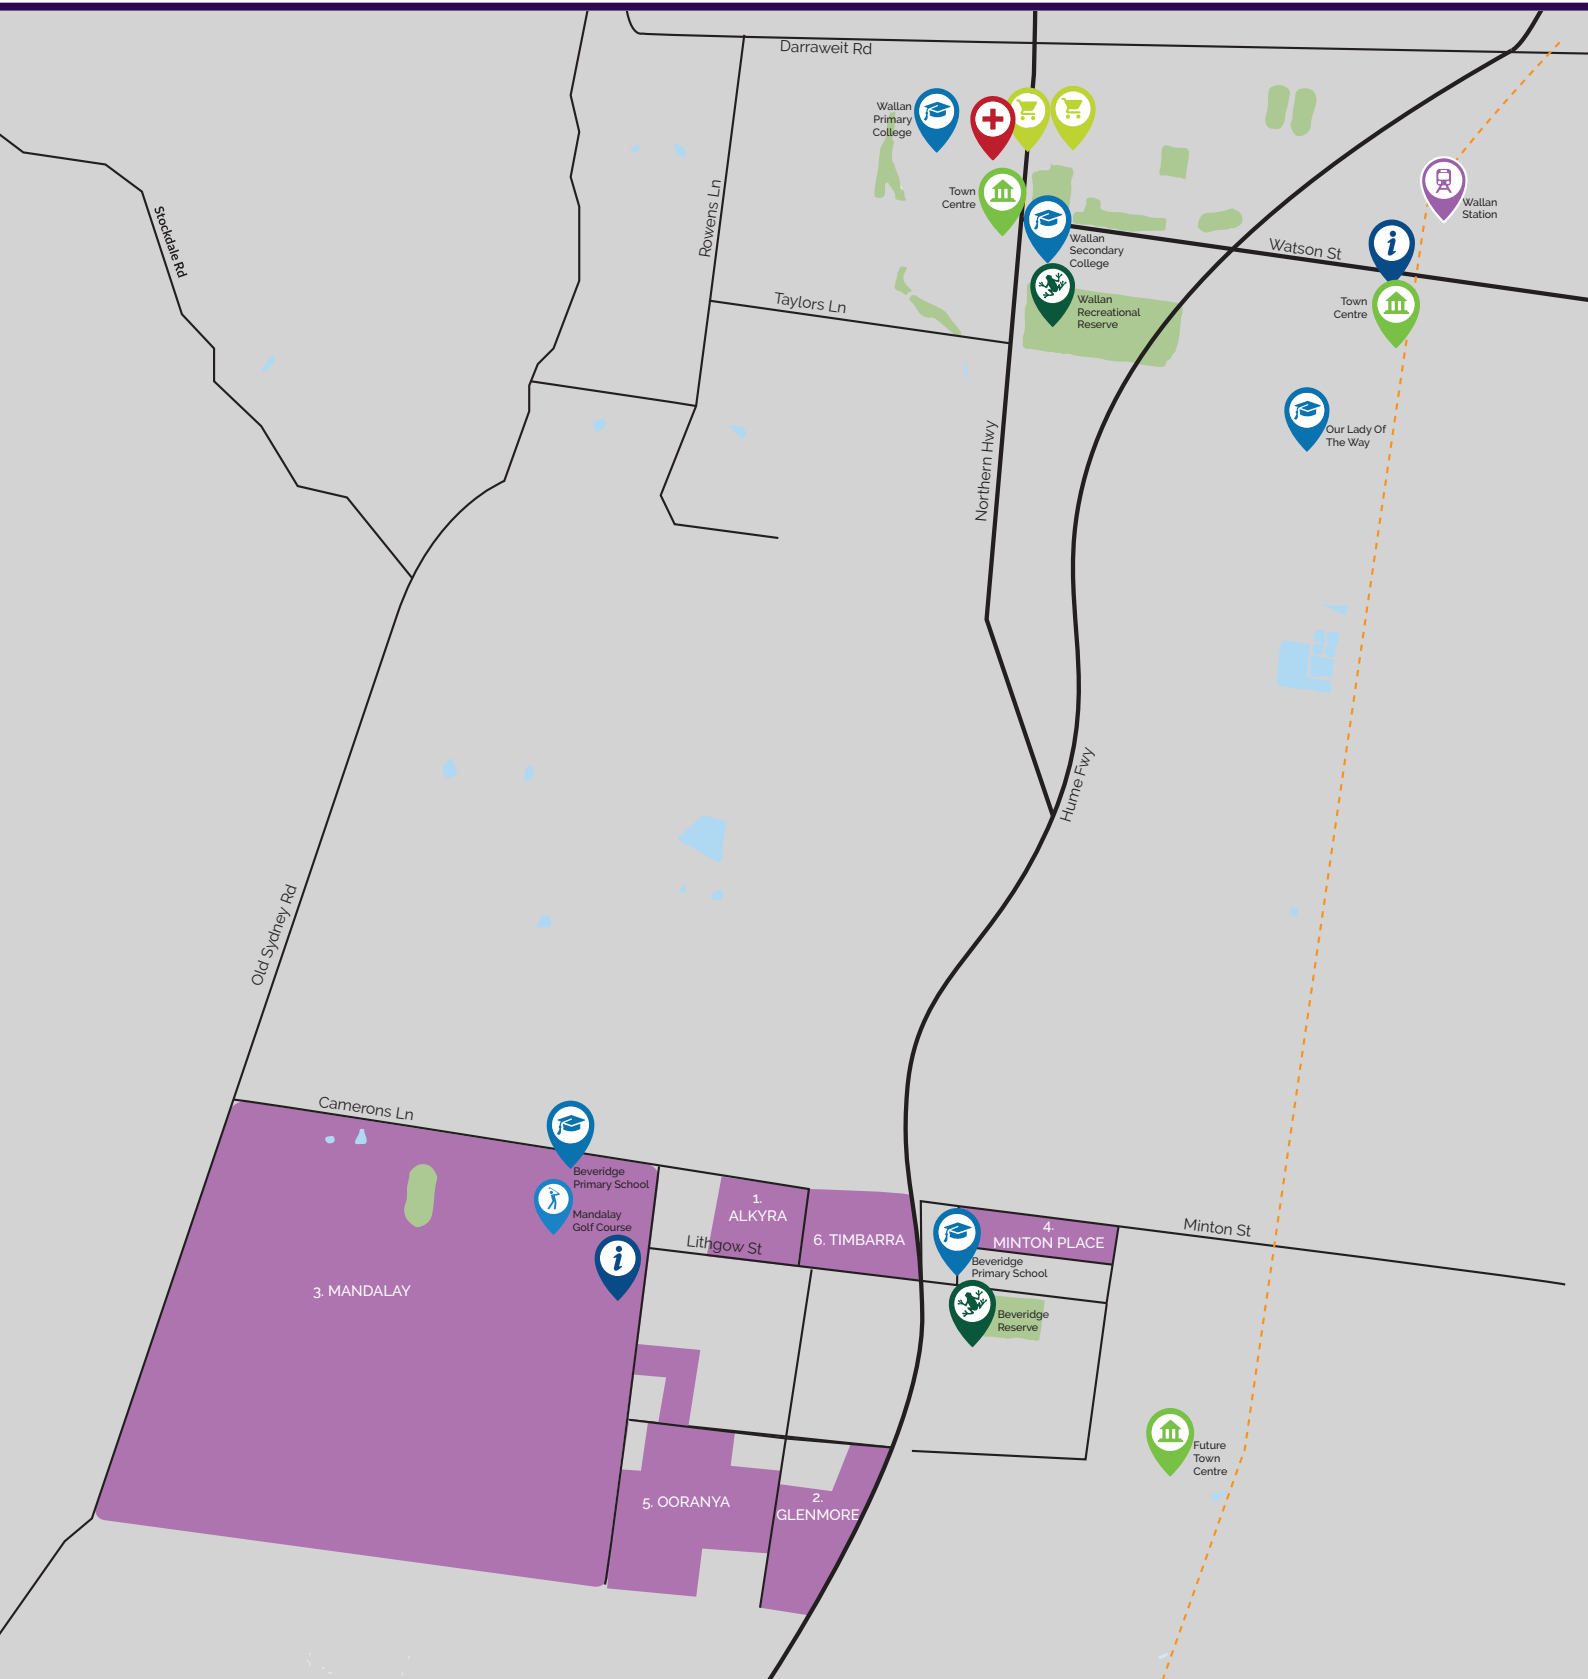

Visit one of our display centres today and discover modern, stylish designs with top quality inclusions. Fairhaven is now building across greater Melbourne and Geelong.

NORTH REGIONS

Mickleham.....	4-5
Beveridge.....	6
Craigieburn & Greenvale.....	7
Wollert.....	8-9

Mickleham

Estates

1. Atticus	Donnybrook Rd, Woodstock	7. Katalia	Donnybrook Rd, Donnybrook
2. Balmain	Donnybrook Rd, Donnybrook	8. Kinbrook	Cnr English St & Donnybrook Rd, Donnybrook
3. Botanical	Poppy St, Mickleham	9. Lyra	Stewart St, Beveridge
4. Cloverton	Dwyer St & Design Wy, Kalkallo	10. Merrifield	Rosehill Blvd, Mickleham
5. Donnybrae	Donnybrook Rd, Donnybrook	11. Olivine	Donnybrook Rd, Donnybrook
6. Heartford	Donnybrook Rd, Donnybrook	12. Peppercorn Hill	Donnybrook Rd, Donnybrook

-  Park
-  School
-  Train Station
-  Town Centre
-  Shopping Centre
-  Land Sales Office

Beveridge

Estates

- | | |
|-----------------|-------------------------|
| 1. Alkyra | Malcom St, Beveridge |
| 2. Glenmore | Lewis St, Beveridge |
| 3. Mandalay | Mandalay Cct, Beveridge |
| 4. Minton Place | Minton St, Beveridge |
| 5. Ooranya | Whiteside St, Beveridge |
| 6. Timbarra | Malcom St, Beveridge |

NORTH DISPLAYS

Peppercorn Hill Estate
9 Adelaide Circuit, Donnybrook
Harwood 25 (Ravine) | Riverview 26 (Canyon)

Scan the QR Code to view display map

Over 25 display homes throughout Melbourne and Geelong, visit our website for details.