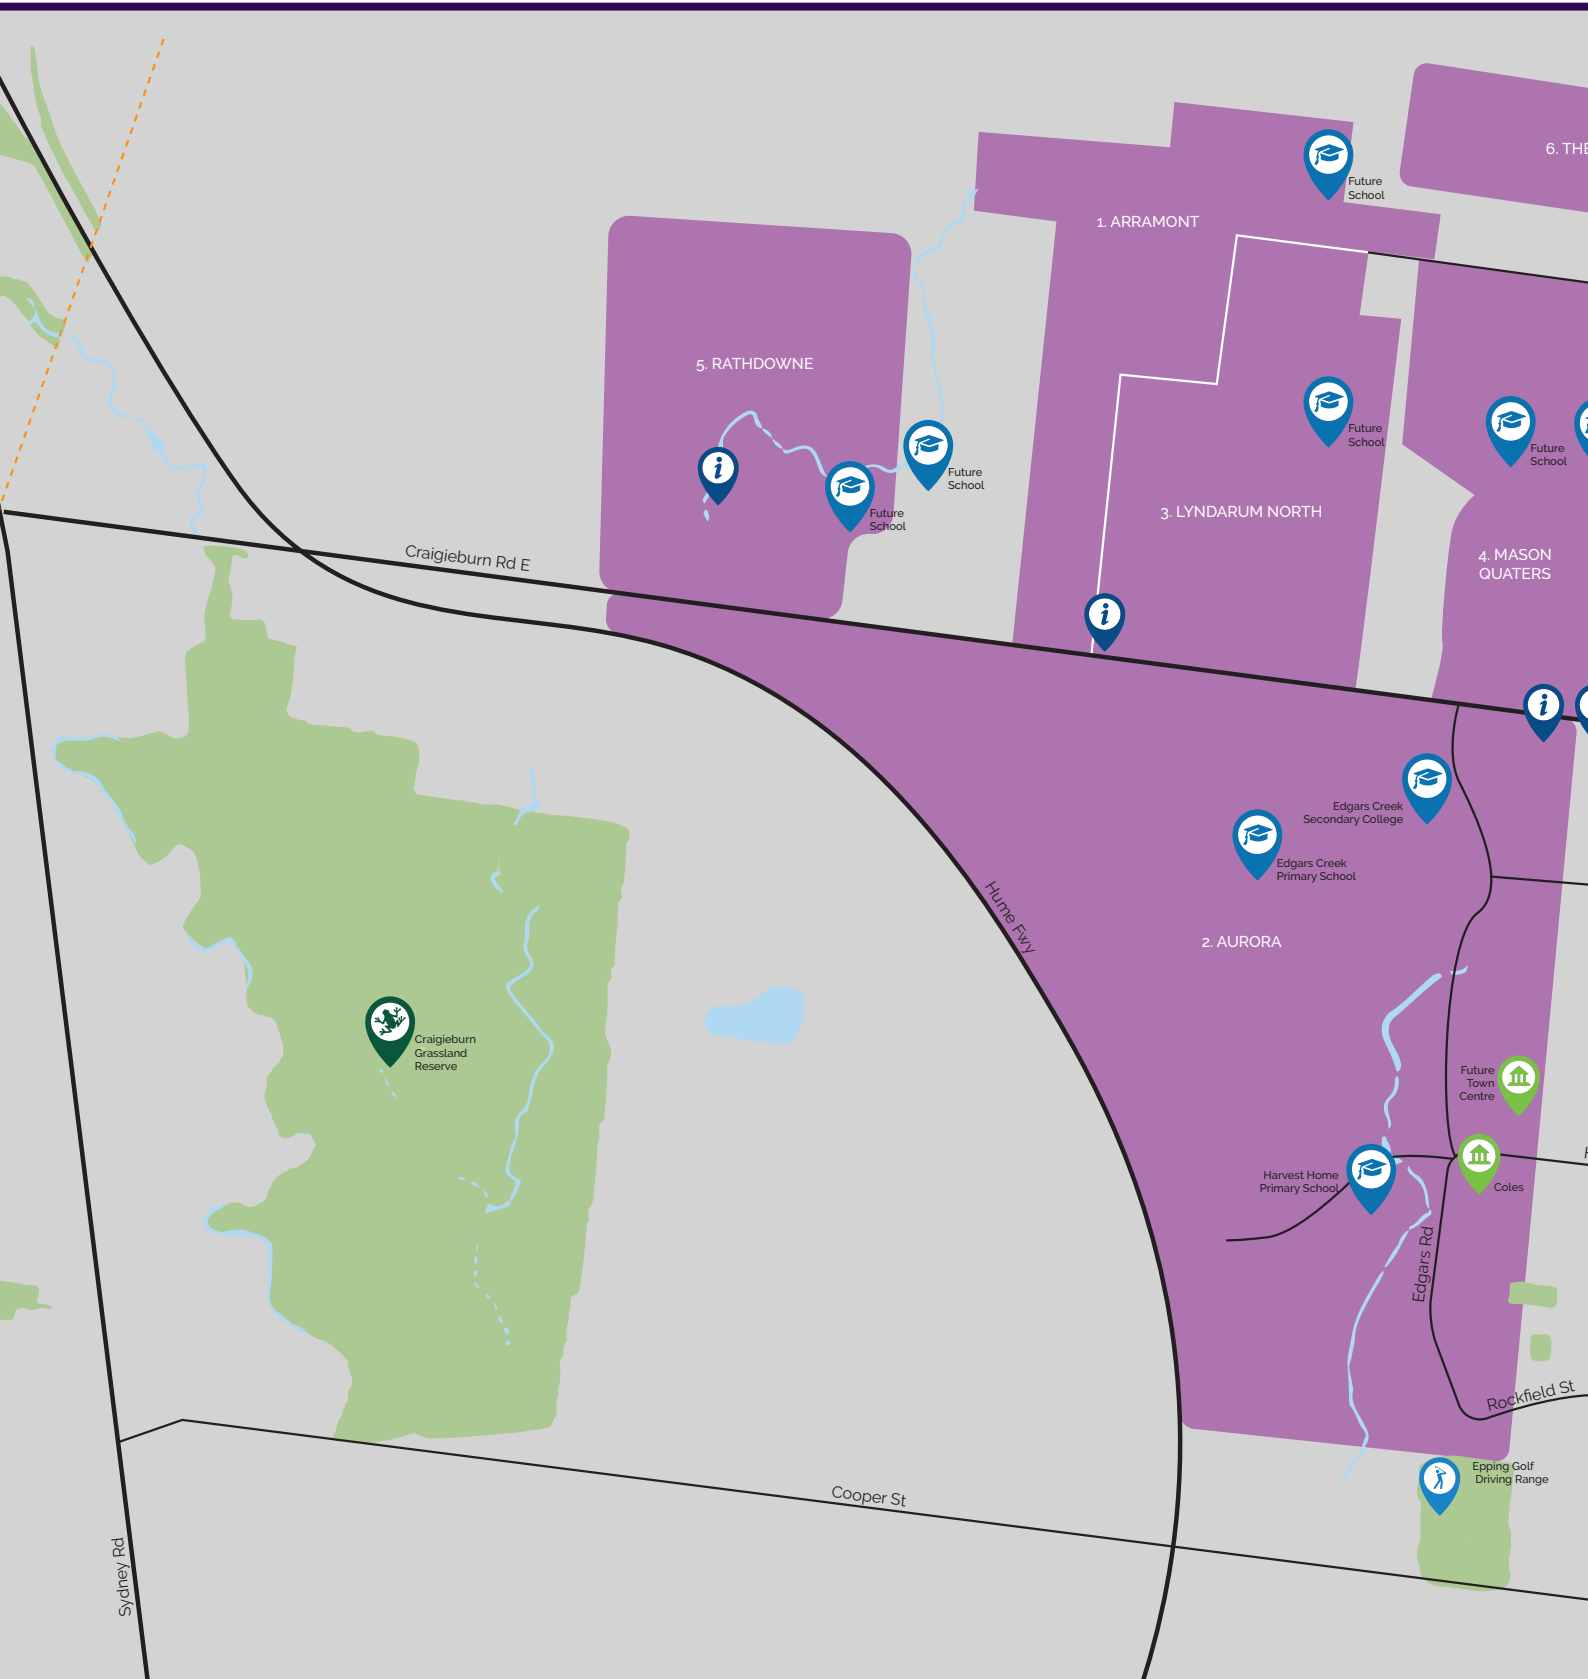

Craigieburn & Greenvale

Estates

- | | |
|---------------------|-------------------------|
| 1. Highlands | N Shore Dr, Craigieburn |
| 2. Highlands Atiken | N Shore Dr, Craigieburn |
| 3. Northgate | Mickleham Rd, Greenvale |

- | | | |
|-------------------|-----------------|---------------|
| Park | School | Train Station |
| Town Centre | Shopping Centre | Golf Course |
| Land Sales Office | | |

Wollert

Estates

- | | |
|-------------------|-------------------------------------|
| 1. Arramont | Craigieburn Rd E, Wollert |
| 2. Aurora | Cnr Garrong Ave & Dolly Wy, Wollert |
| 3. Lyndarum North | Edgars Rd, Wollert |
| 4. Mason Quarters | Craigieburn Rd, Wollert |
| 5. Rathdowne | Broad Wy, Wollert |
| 6. The Patch | Epping Rd, Wollert |

Coridale Estate
22 Coridale Boulevard, Lara 3212
Merimbula 239 (Pier) | Shoal 265 (Haven)

WEST DISPLAYS

Alamora Estate
5 Isola Mews, Tarneit, 3029
Clovelly 22 (Peak) | Tathra 30 (Summit)

Aspire Estate
101 Beattys Road, Fraser Rise, 3336
Tahlee 285 (Haven) | Tathra 350 (Holbrook)

NORTH DISPLAYS

Peppercorn Hill Estate
9 Adelaide Circuit, Donnybrook
Harwood 25 (Ravine) | Riverview 26 (Canyon)

Scan the QR Code to view display map

Over 25 display homes throughout Melbourne and Geelong, visit our website for details.