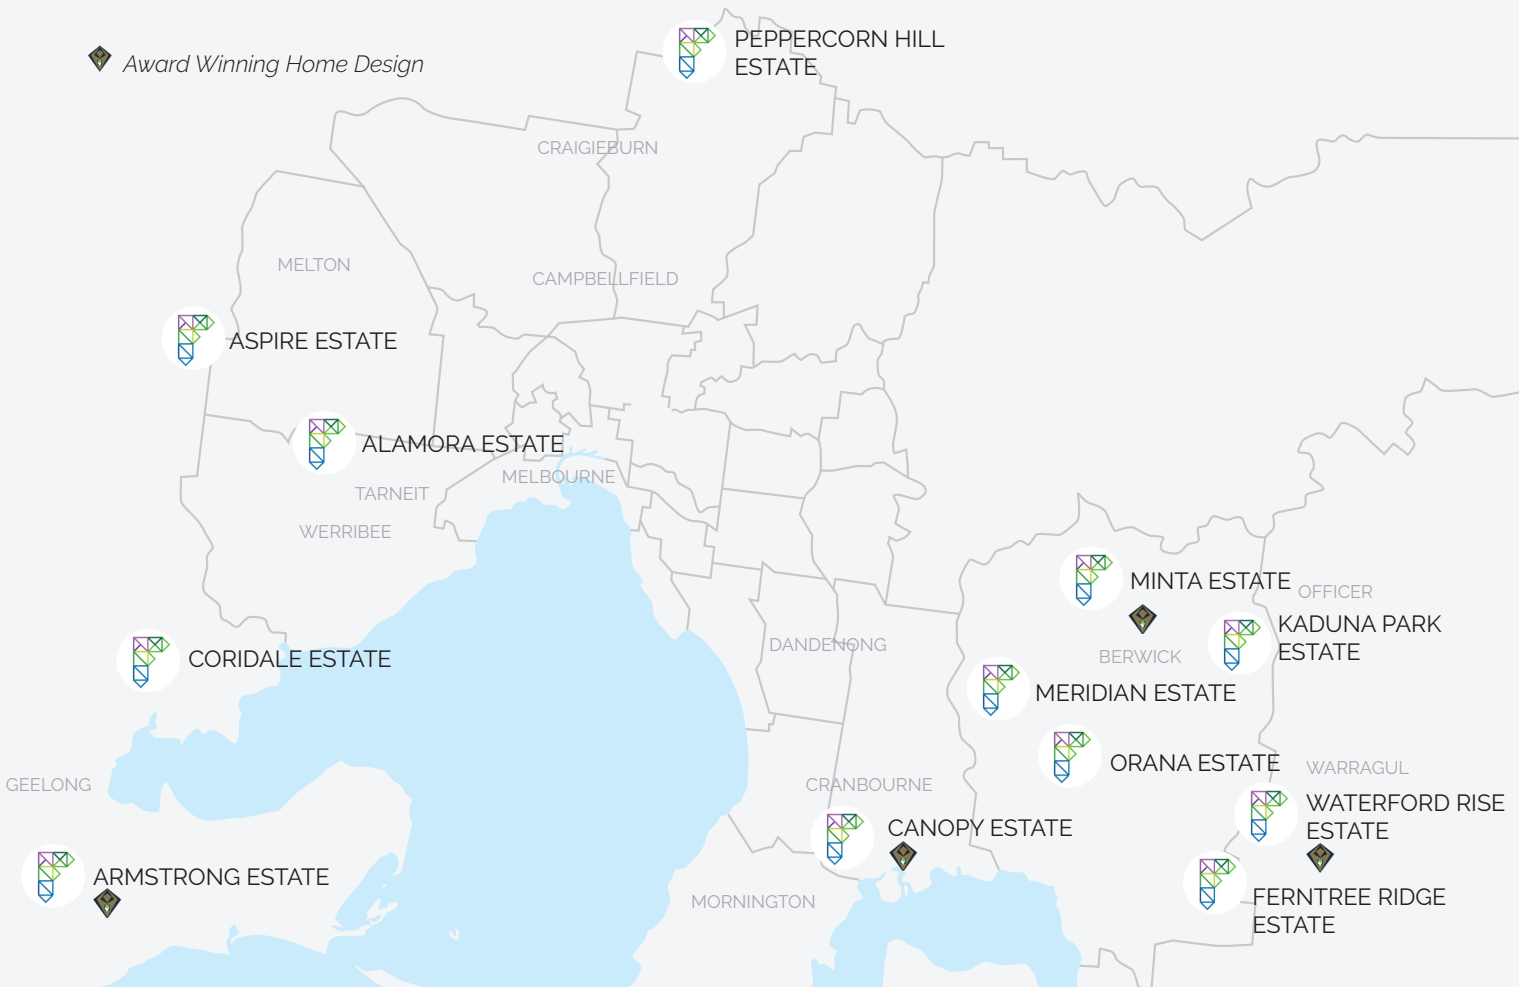

Ferntree Ridge Estate
29 Illawarra Blvd, Drouin, 3818
Clovelly 22 (Resort)

Kaduna Park Estate
24 Clements Street, Officer South 3809
Riverview 219 (Sierra) | Tahlee 285 (Ravine)

Meridian Estate
6 Kunlun Crescent, Clyde North, 3978
Merimbula 239 (Range) | Tathra 363 (Greyson)

Minta Estate
220 Soldiers Road, Berwick, 3806
Byron 244 (Haven) | Tathra 350 (Holbrook) | Shoreham 425 (McKinley)

Orana Estate
18 Baroda Ave, Clyde North, 3978
Brooklyn 278 (Providence) | Ballina 250 (Canyon) | Newport 361 (Latrobe) | Villa 211 (Valley) | Cosmo 166 (Cove)

Coridale Estate
22 Coridale Boulevard, Lara 3212
Merimbula 239 (Pier) | Shoal 265 (Haven)

WEST DISPLAYS

Alamora Estate
5 Isola Mews, Tarneit, 3029
Clovelly 22 (Peak) | Tathra 30 (Summit)

Aspire Estate
101 Beattys Road, Fraser Rise, 3336
Tahlee 285 (Haven) | Tathra 350 (Holbrook)

NORTH DISPLAYS

Peppercorn Hill Estate
9 Adelaide Circuit, Donnybrook
Harwood 25 (Ravine) | Riverview 26 (Canyon)

Scan the QR Code to view display map

Over 25 display homes throughout Melbourne and Geelong, visit our website for details.