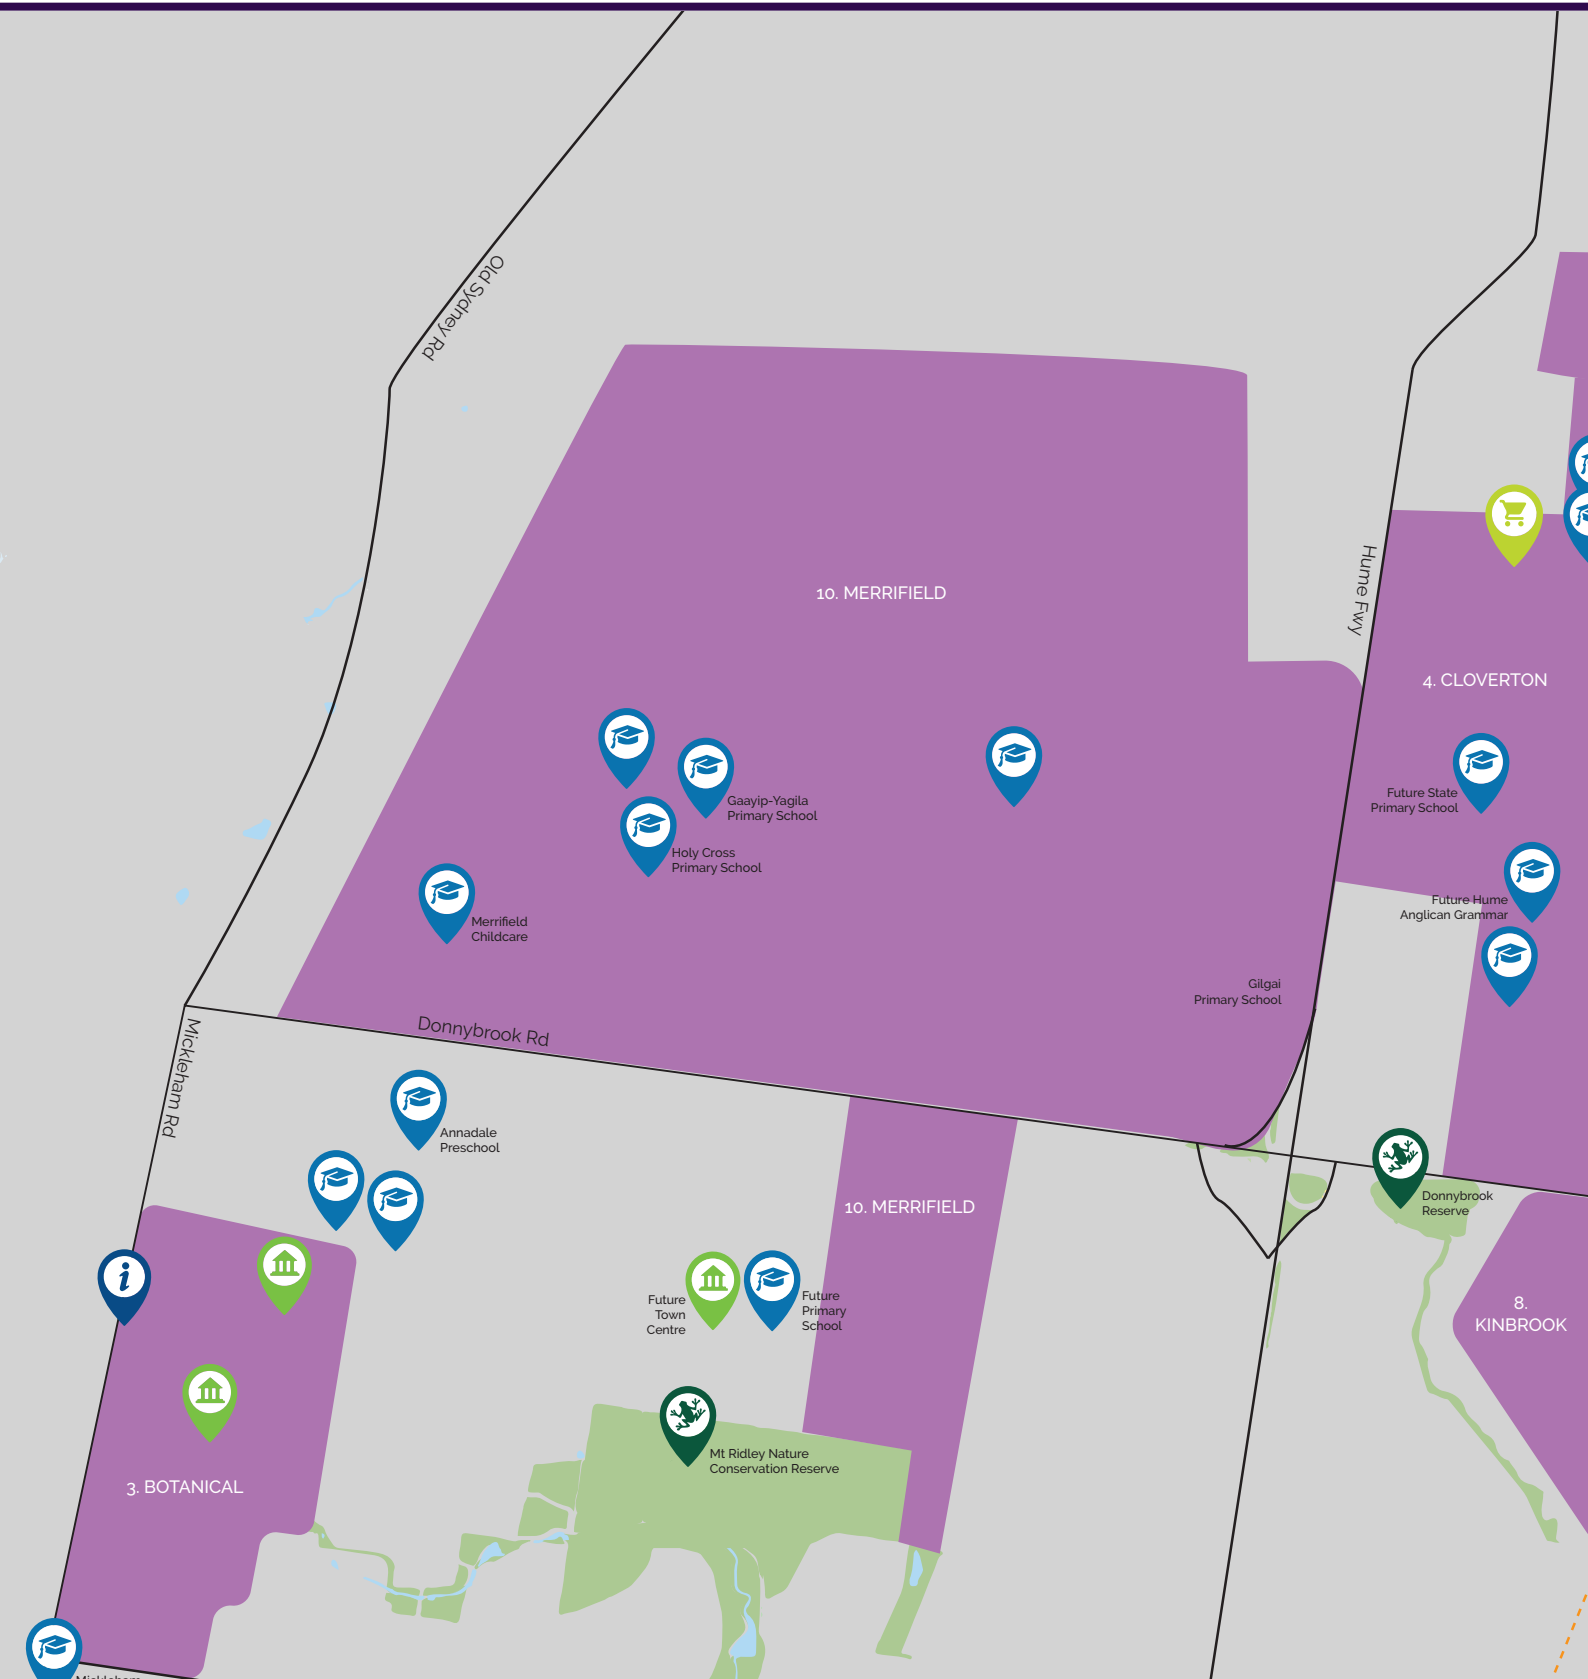

Visit one of our display centres today and discover modern, stylish designs with top quality inclusions. Fairhaven is now building across greater Melbourne and Geelong.

NORTH REGIONS

Mickleham.....	4-5
Beveridge.....	6
Craigieburn & Greenvale.....	7
Wollert.....	8-9

Mickleham

Estates

1. Atticus	Donnybrook Rd, Woodstock	7. Katalia	Donnybrook Rd, Donnybrook
2. Balmain	Donnybrook Rd, Donnybrook	8. Kinbrook	Cnr English St & Donnybrook Rd, Donnybrook
3. Botanical	Poppy St, Mickleham	9. Lyra	Stewart St, Beveridge
4. Cloverton	Dwyer St & Design Wy, Kalkallo	10. Merrifield	Rosehill Blvd, Mickleham
5. Donnybrae	Donnybrook Rd, Donnybrook	11. Olivine	Donnybrook Rd, Donnybrook
6. Heartford	Donnybrook Rd, Donnybrook	12. Peppercorn Hill	Donnybrook Rd, Donnybrook

-  Park
-  School
-  Train Station
-  Town Centre
-  Shopping Centre
-  Land Sales Office

Beveridge

Estates

- | | |
|-----------------|-------------------------|
| 1. Alkyra | Malcom St, Beveridge |
| 2. Glenmore | Lewis St, Beveridge |
| 3. Mandalay | Mandalay Cct, Beveridge |
| 4. Minton Place | Minton St, Beveridge |
| 5. Ooranya | Whiteside St, Beveridge |
| 6. Timbarra | Malcom St, Beveridge |

NORTH DISPLAYS

Peppercorn Hill Estate
9 Adelaide Circuit, Donnybrook
Harwood 25 (Ravine) | Riverview 26 (Canyon)

Scan the QR Code to view display map

Over 25 display homes throughout Melbourne and Geelong, visit our website for details.