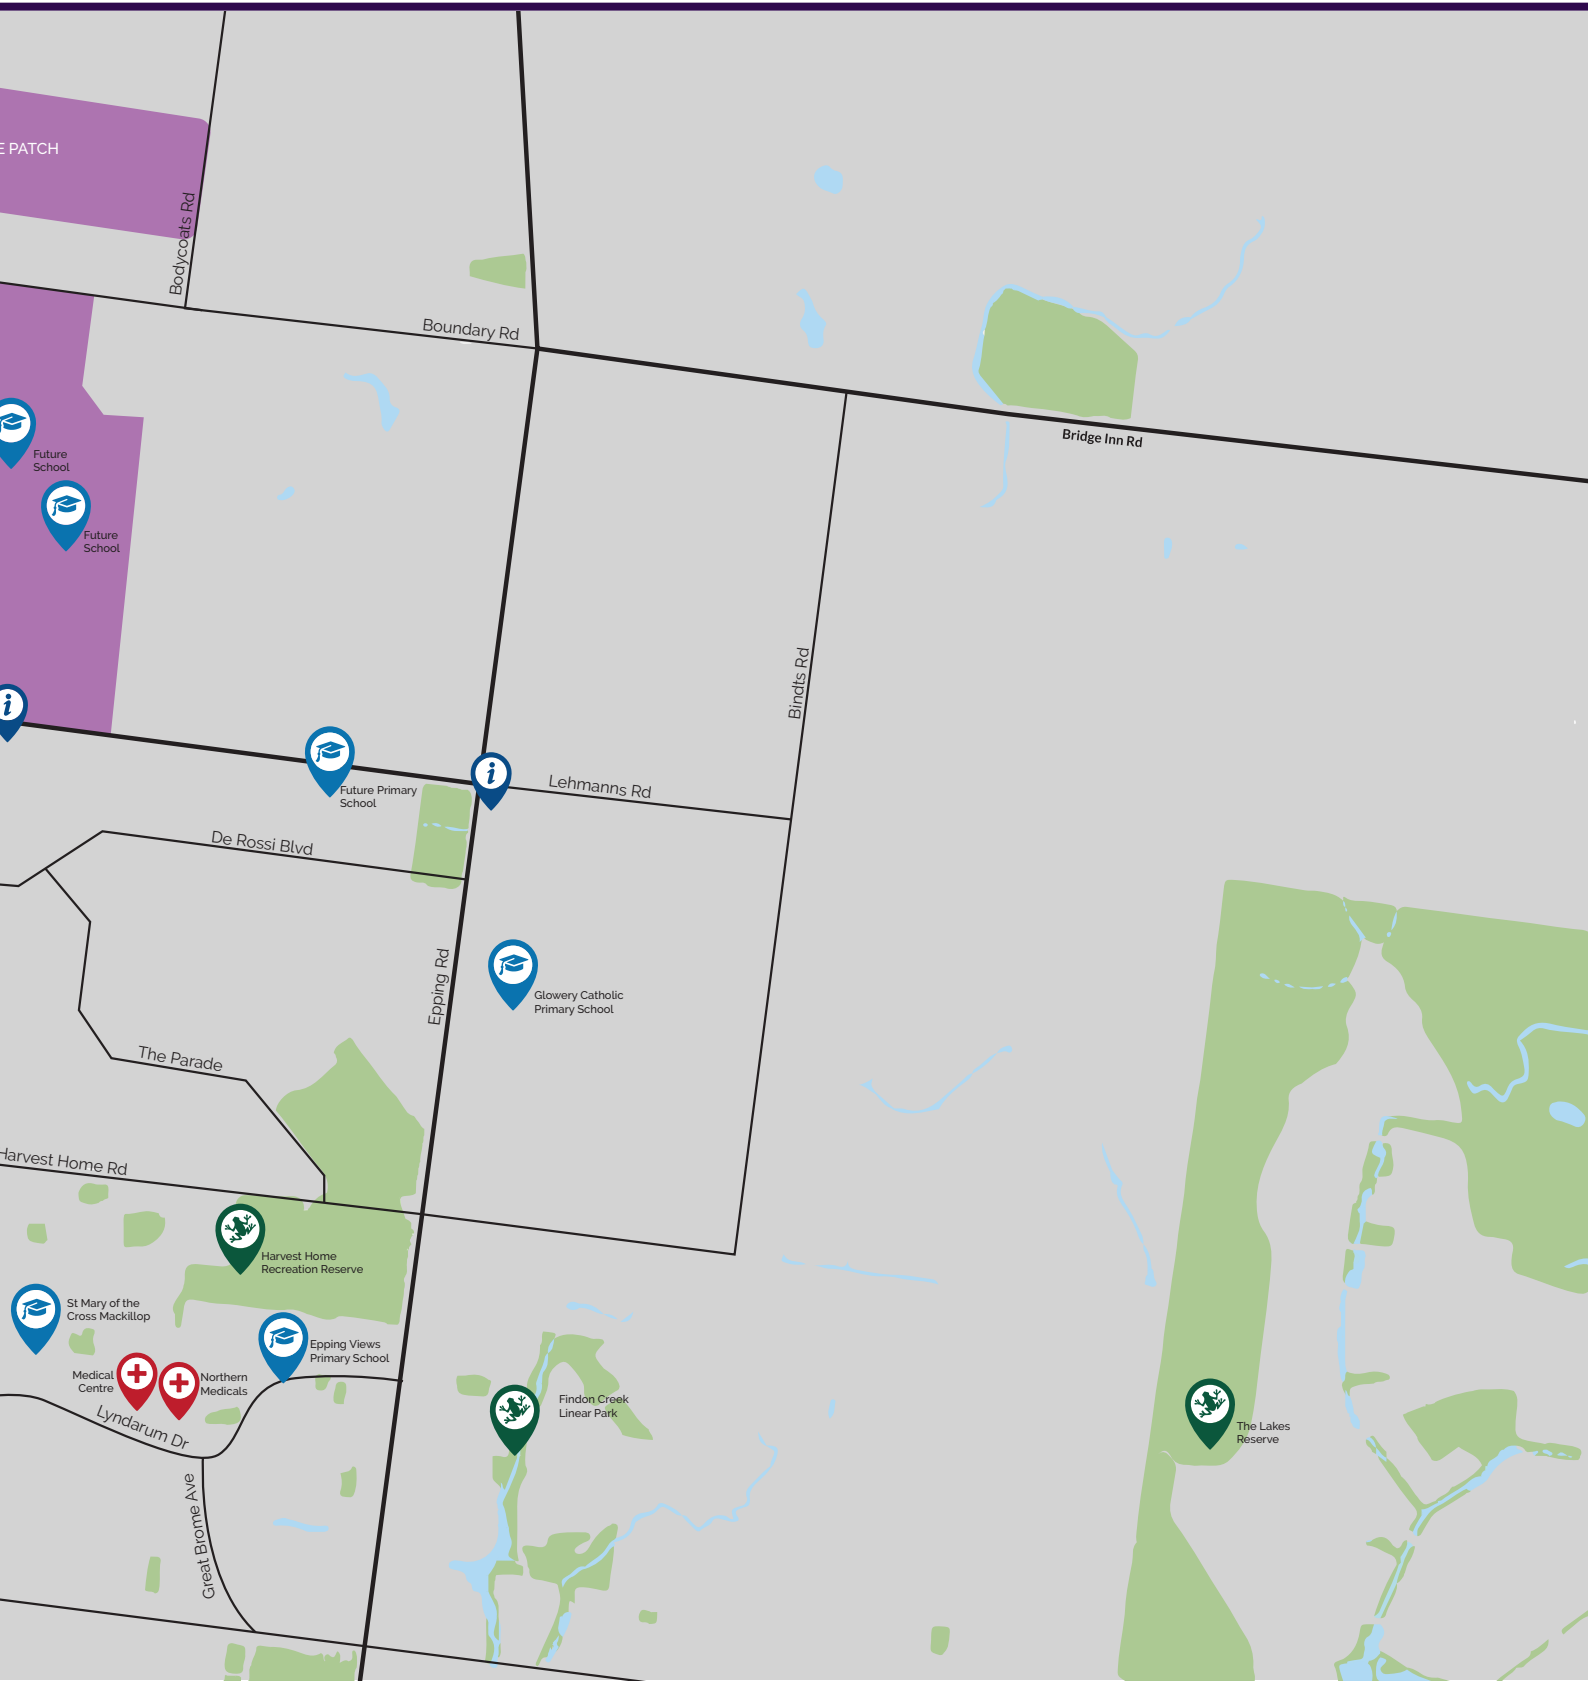

Craigieburn & Greenvale

Estates

- | | |
|---------------------|-------------------------|
| 1. Highlands | N Shore Dr, Craigieburn |
| 2. Highlands Atiken | N Shore Dr, Craigieburn |
| 3. Northgate | Mickleham Rd, Greenvale |

- | | | |
|-------------------|-----------------|---------------|
| Park | School | Train Station |
| Town Centre | Shopping Centre | Golf Course |
| Land Sales Office | | |

Wollert

Estates

- | | |
|-------------------|-------------------------------------|
| 1. Arramont | Craigieburn Rd E, Wollert |
| 2. Aurora | Cnr Garrong Ave & Dolly Wy, Wollert |
| 3. Lyndarum North | Edgars Rd, Wollert |
| 4. Mason Quarters | Craigieburn Rd, Wollert |
| 5. Rathdowne | Broad Wy, Wollert |
| 6. The Patch | Epping Rd, Wollert |

Coridale Estate
22 Coridale Boulevard, Lara 3212
Merimbula 239 (Pier) | Shoal 265 (Haven)

WEST DISPLAYS

Alamora Estate
5 Isola Mews, Tarneit, 3029
Clovelly 22 (Peak) | Tathra 30 (Summit)

Aspire Estate
101 Beattys Road, Fraser Rise, 3336
Tahlee 285 (Haven) | Tathra 350 (Holbrook)

NORTH DISPLAYS

Peppercorn Hill Estate
9 Adelaide Circuit, Donnybrook
Harwood 25 (Ravine) | Riverview 26 (Canyon)

Scan the QR Code to view display map

Over 25 display homes throughout Melbourne and Geelong, visit our website for details.