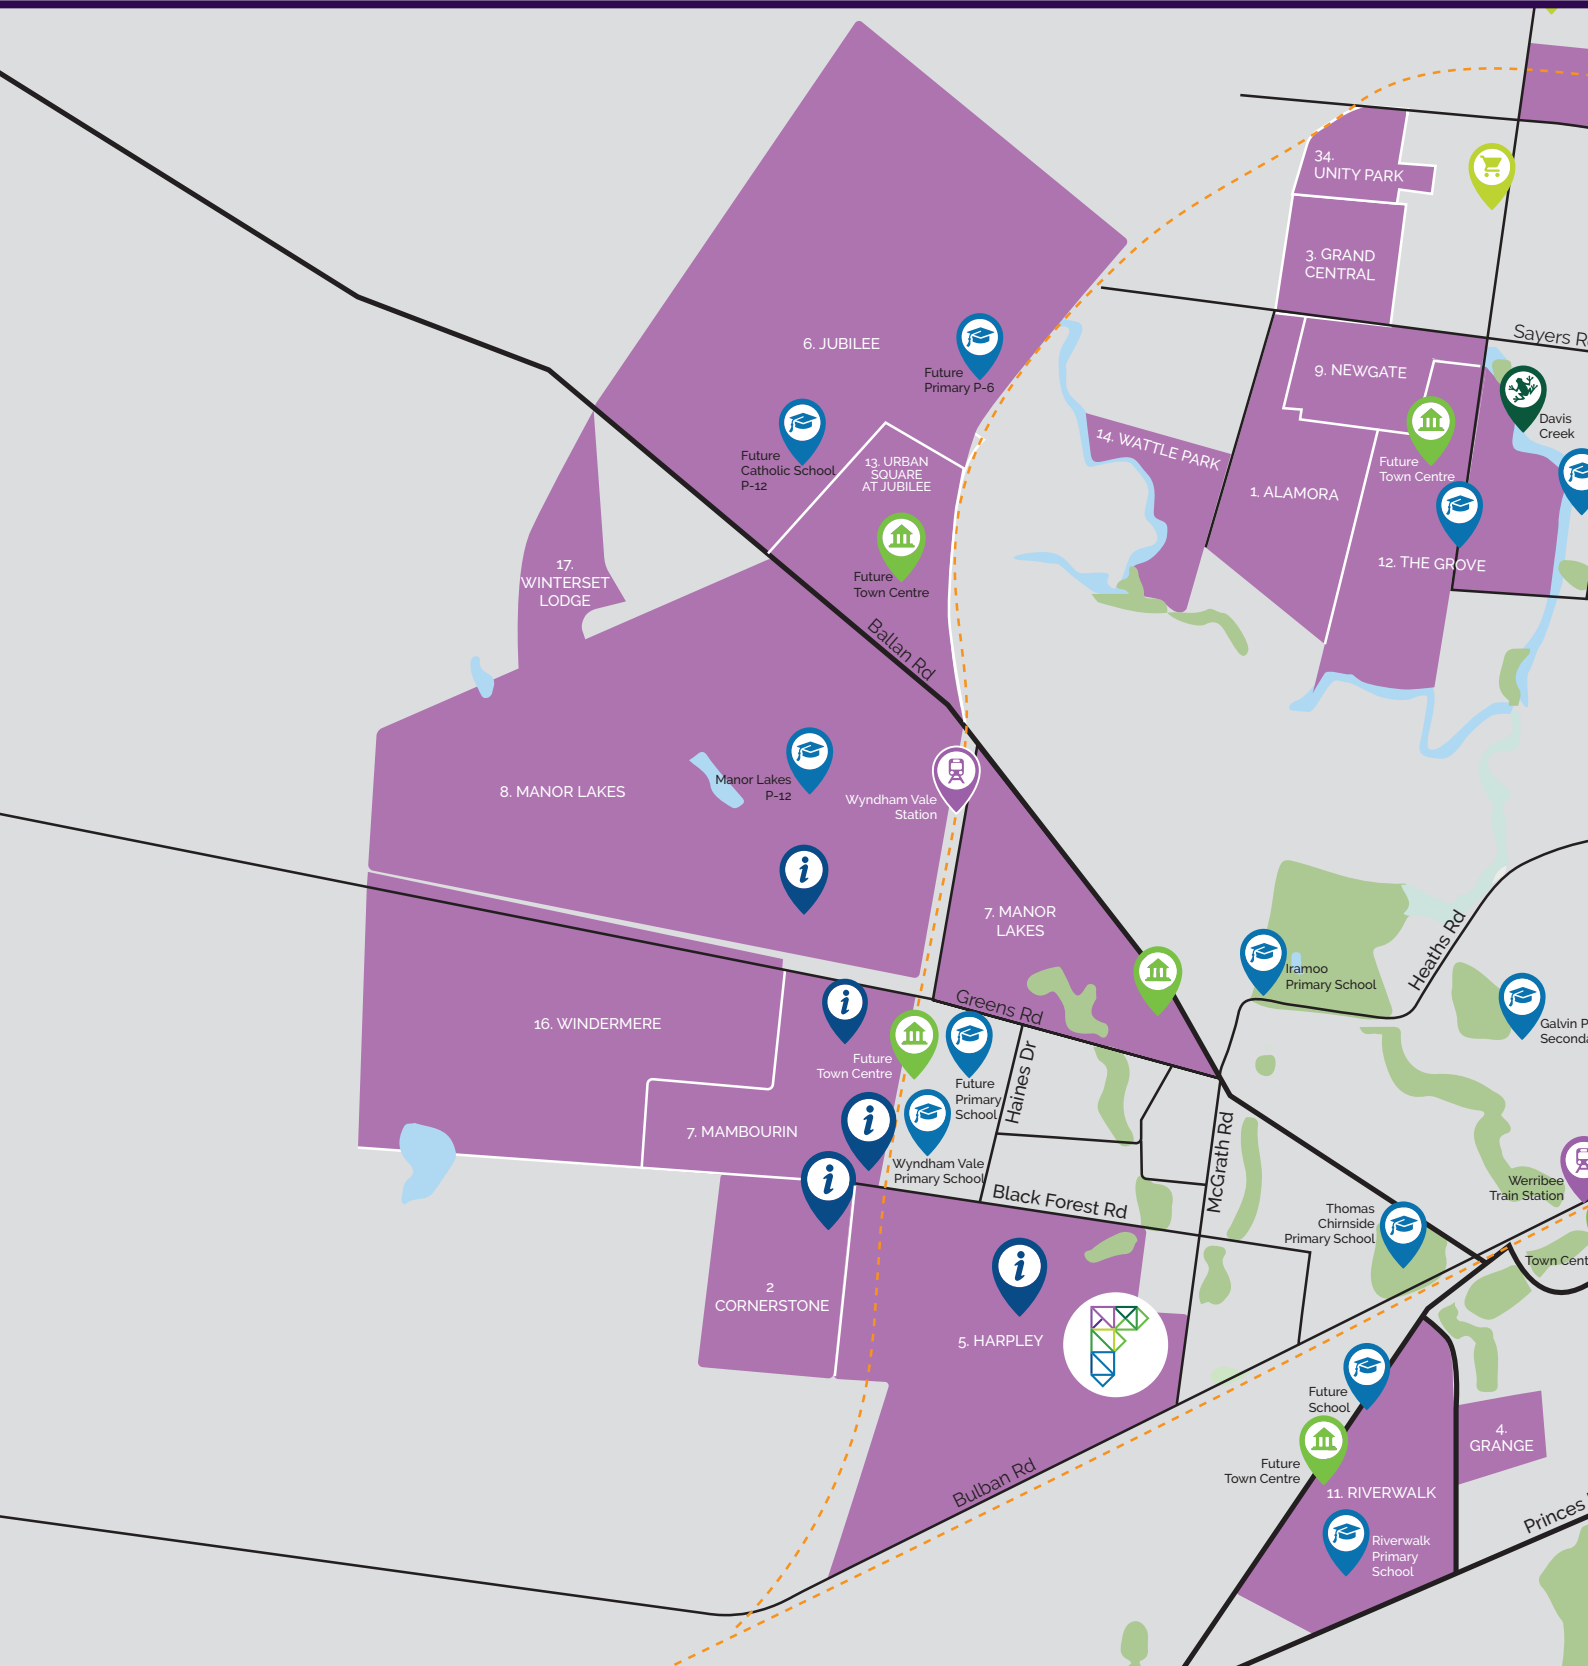

Werribee & Wyndham Vale

Estates

1. Alamora Sayers Rd, Tarneit
2. Cornerstone Black Forest Rd, Werribee
3. Grand Central Medallion Blvd, Tarneit
4. Grange Farm Rd, Werribee
5. Harpley Gillespie Ave, Werribee
6. Jubilee Memory Cres, Wyndham Vale

13. Urban Square at Jubilee
14. Wattle Park
15. Unity Park
16. Windermere
17. Winterset Lodge