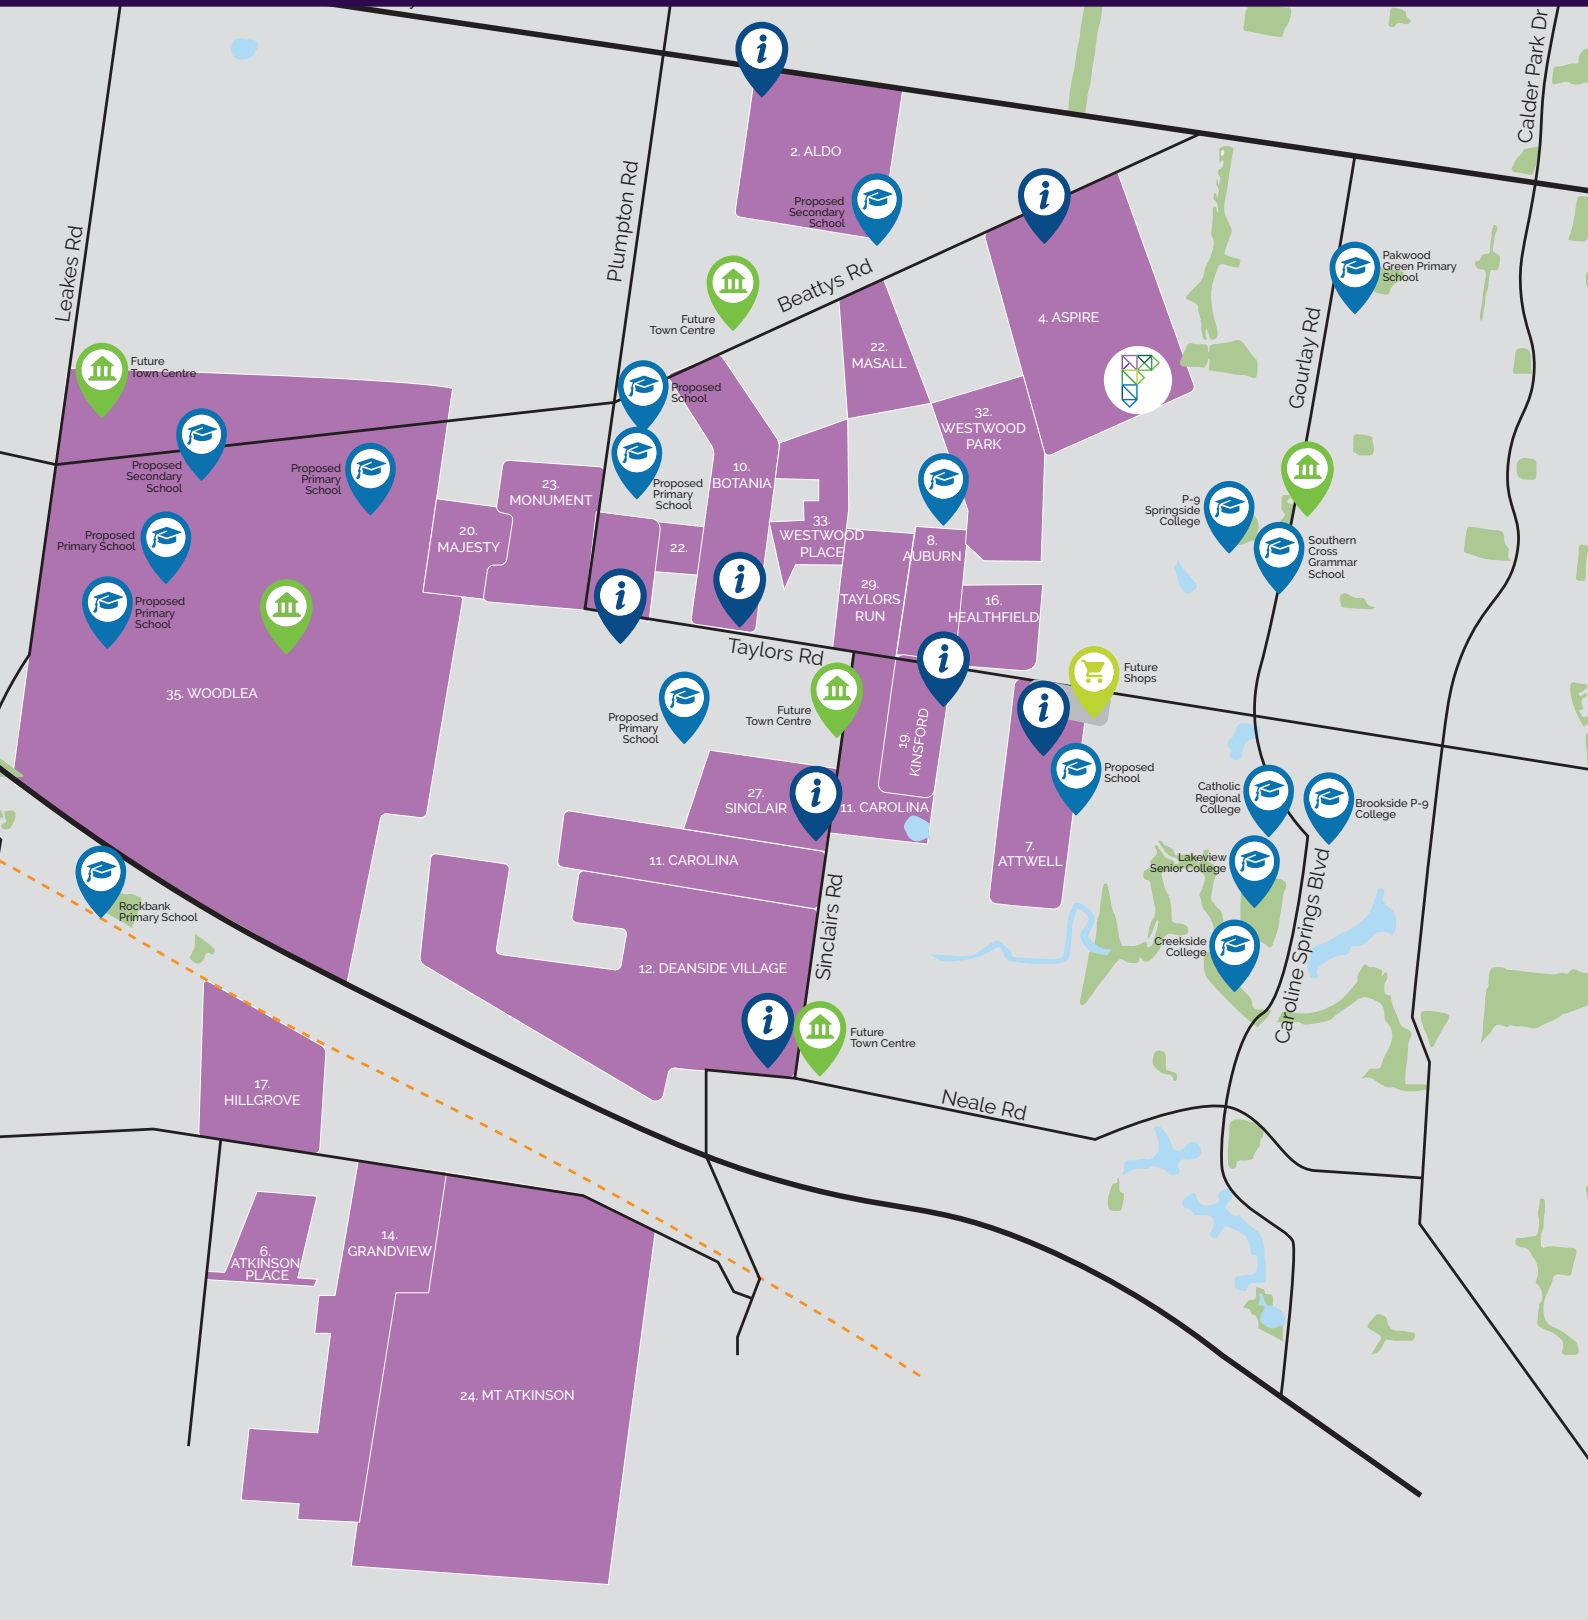

Plumpton

Cnr Wiltshire Blvd & Mt Cottrell Rd, Thornhill Park
Taylors Rd, Deanside
Taylors Rd, Plumpton
Mapleton Blvd, Melton South
Plumpton Rd, Fraser Rise
Plumpton Rd, Plumpton
McKinley Dr, Truganina
Walton St, Melton South

24. Seventh Bend
25. Sinclair
26. Talia
27. Taylors Run
28. The Mayflower
29. Thornhill Park
30. Westwood Place
31. Willow Springs
32. Woodlea

Exford Rd, Weir Views
Taylors Rd, Fraser Rise
Cnr Wiltshire Blvd & Mt Cottrell Rd, Thornhill Park
Wiltshire Boulevard & Mount Cottrell Rd, Rockbank
Beattys Rd, Fraser Rise
Leakes Rd, Rockbank
Aintree Blvd, Aintree
Sinclairs Rd, Deanside
Western Hwy, Rockbank

- Park
- School
- Train Station
- Land Sales Office
- Shopping Centre
- Medical Centre
- Proposed Town Centre