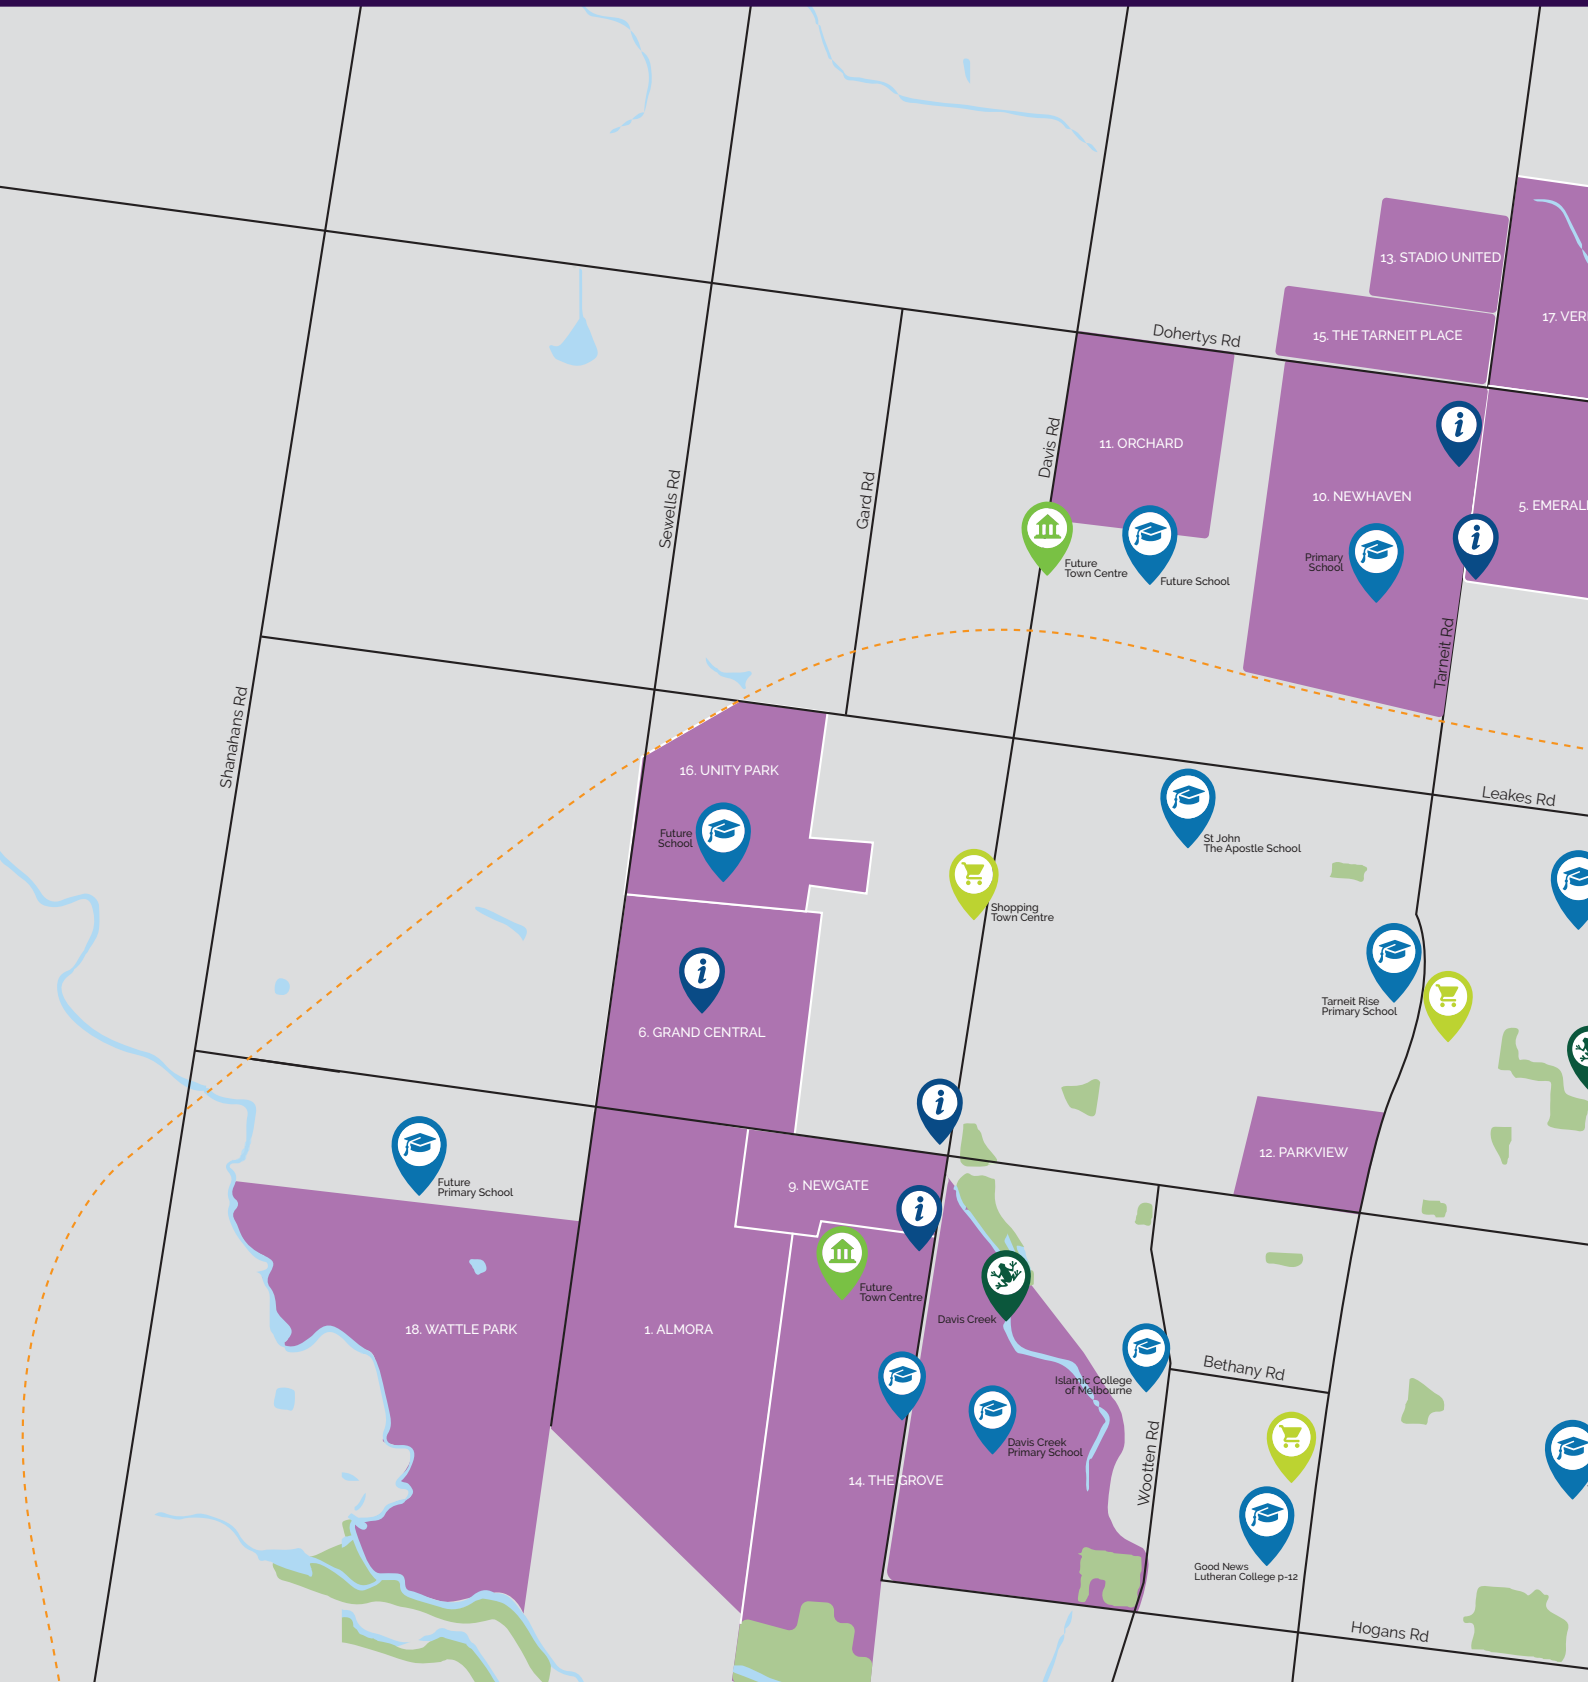

24. Seventh Bend
 25. Sinclair
 26. Talia
 27. Taylors Run
 28. The Mayflower
 29. Thornhill Park
 30. Westwood Place
 31. Willow Springs
 32. Woodlea

Exford Rd, Weir Views
 Taylors Rd, Fraser Rise
 Cnr Wiltshire Blvd & Mt Cottrell Rd, Thornhill Park
 Wiltshire Boulevard & Mount Cottrell Rd, Rockbank
 Beattys Rd, Fraser Rise
 Leakes Rd, Rockbank
 Aintree Blvd, Aintree
 Sinclairs Rd, Deanside
 Western Hwy, Rockbank

- 7. Mambourin Barrabool Blvd, Wyndham Vale
- 8. Manor Lakes Baikal Cres, Manor Lakes
- 9. Newgate Lionsgate Cres, Tarneit
- 10. Parkview Mercantour Blvd, Tarneit
- 11. Riverwalk Cnr Davis Rd & Hummingbird Blvd, Tarneit
- 12. The Grove Davis Rd, Tarneit

- 13. Urban Square at Jubilee
- 14. Wattle Park
- 15. Unity Park
- 16. Windermere
- 17. Winterset Lodge

- 13. Urban Square At Jubilee Ballan Rd, Wyndham Vale
- 14. Wattle Park Medallion Blvd, Tarnait
- 15. Westbrook Society Blvd, Truganina
- 16. Windermere Greens Rd, Mambourin
- 17. Winterset Lodge Ballan Rd, Manor Lakes

-  Park
-  School
-  Train Station
-  Land Sales Office
-  Shopping Centre
-  Golf Course
-  Proposed Town Centre
-  Medical Centre

Tarneit & Truganina

Estates

1. Alamora	Sayers Rd, Tarneit	8. Marigold	Doherty's Rd, Tarneit	15. The Tarneit Place
2. Bluestone	Derrimut Rd, Tarneit	9. Newgate	Lionsgate Crescent, Tarneit	16. Unity Park
3. Creekstone	Cnr Derrimut & Dohertys Rd, Tarneit	10. Newhaven	Journey Dr, Tarneit	17. Verdant Hill
4. Elements	Cnr Derrimut & Morris Rd, Truganina	11. Orchard	Cnr Leakes & Hearlands Blvd, Tarneit	18. Wattle Park
5. Emerald Park	Madden Blvd, Tarneit	12. Parkview	Mercantour Blvd, Tarneit	19. Westbrook
6. Grand Central	Medallion Blvd, Tarneit	13. Stadio United	Tarneit Rd, Tarneit	
7. Harlow	Derrimut Rd, Tarneit	14. The Grove	Davis Rd, Tarneit	