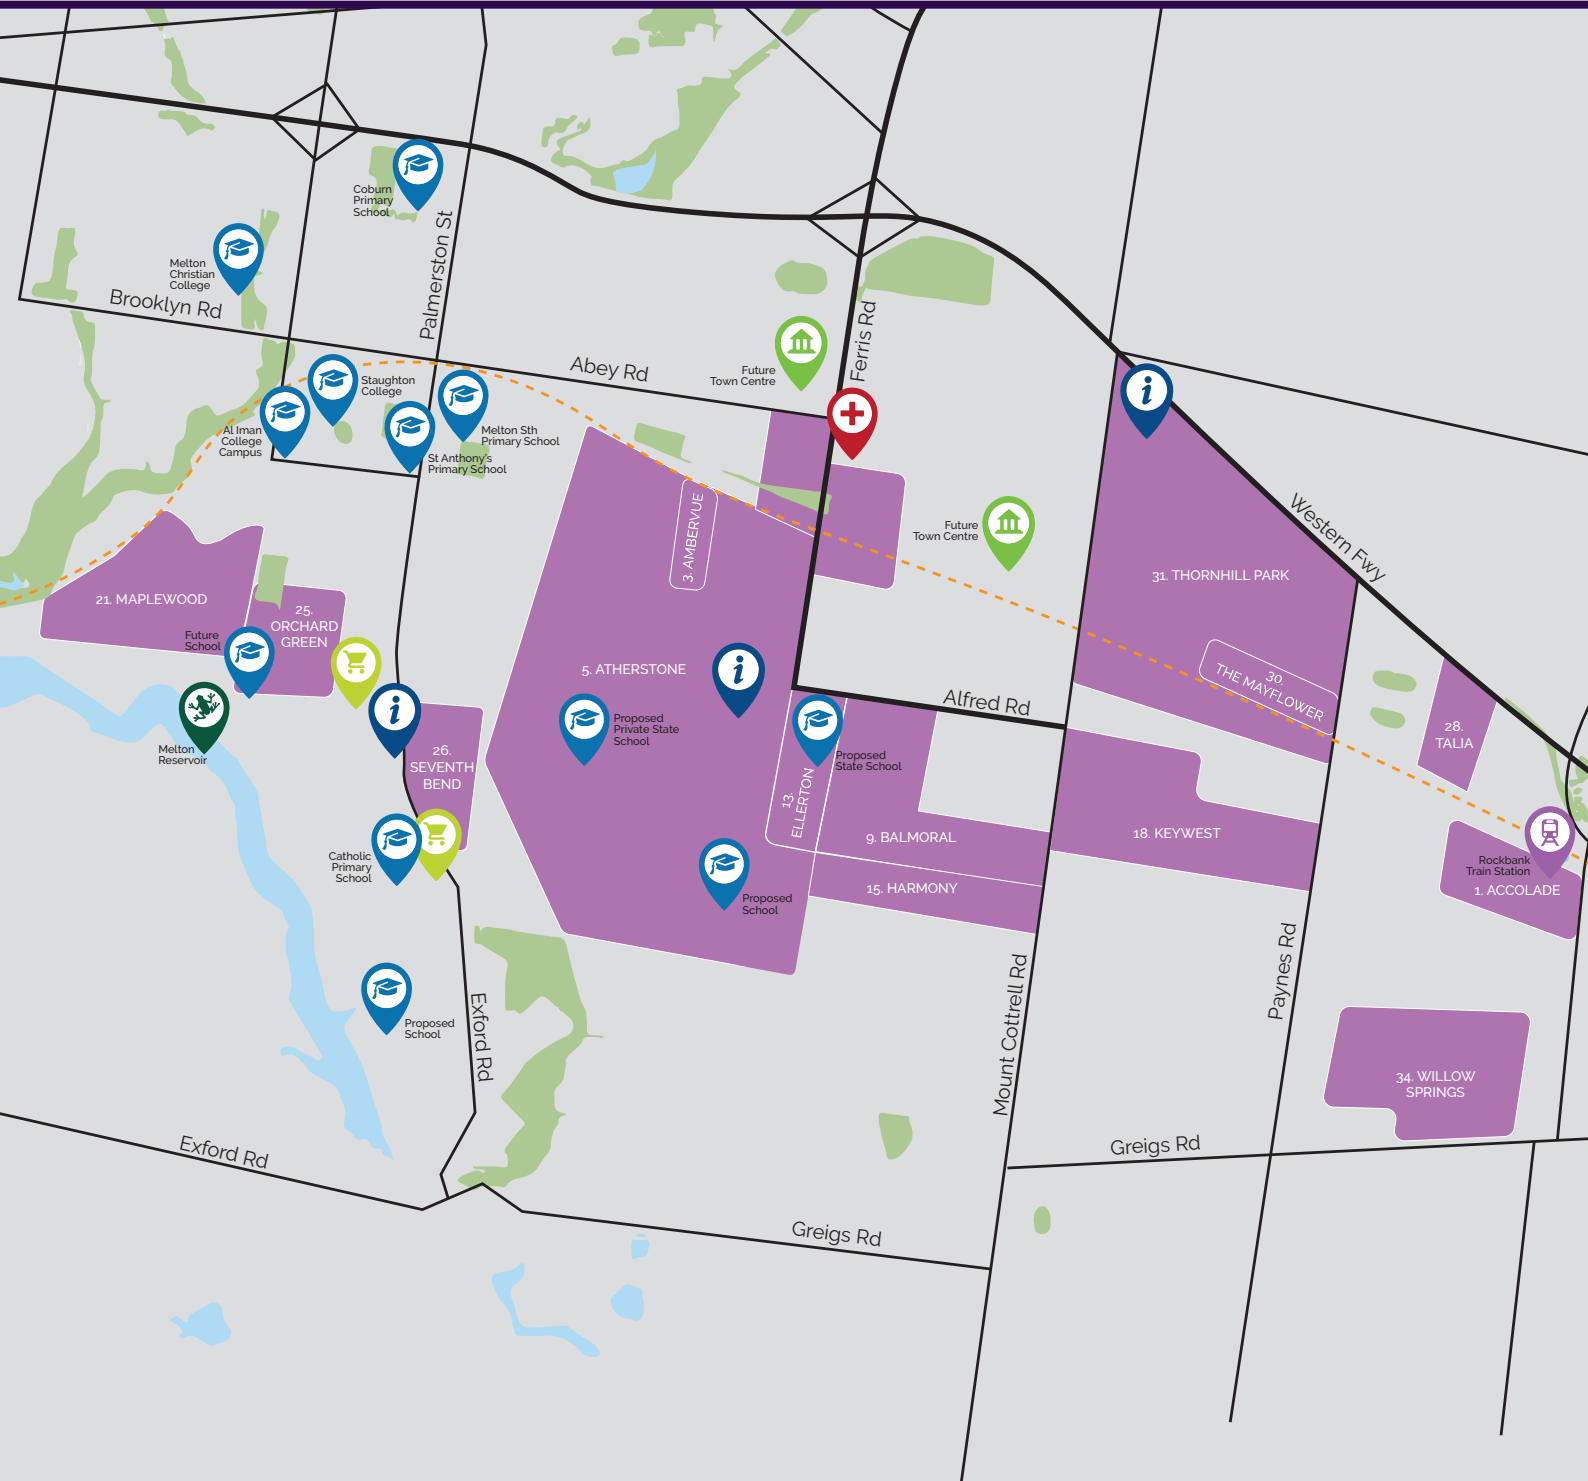

Melton Sth, Rockbank

Estates

1. Accolade	Leakes Rd, Rockbank	9. Balmoral	Alfred Rd, Strathulloh	18. Keywest
2. Aldo	Melton Hwy, Fraser Rise	10. Botania	Taylors Rd, Fraser Rise	19. Kinsford
3. Ambervue	Bridge Rd, Cobblebank	11. Carolina	Cnr Sinclairs Rd & Taylors Rd, Deanside	20. Majesty
4. Aspire	Beattys Rd, Fraser Rise	12. Deanside Village	Taylors Rd, Plumpton	21. Maplewood
5. Atherstone	Cnr Hollingsworth Dr & Carne St, Cobblebank	13. Ellerton	Woodgrove SC, Melton West	22. Masall
6. Atkinson Place	McKinley Dr, Truganina	14. Grandview	Greigs Rd, Truganina	21. Monument
7. Attwell	Taylors Rd, Deanside	15. Harmony	Mt Cotterell Rd, Strathulloh	22. Mt Atkinson
8. Auburn	Taylors Rd, Fraser Rise	16. Healthfield	Saric Crt, Fraser Rise	22. Mt Atkinson
		17. Hillgrove	Troups Rd Nth, Rockbank	23. Orchard Green