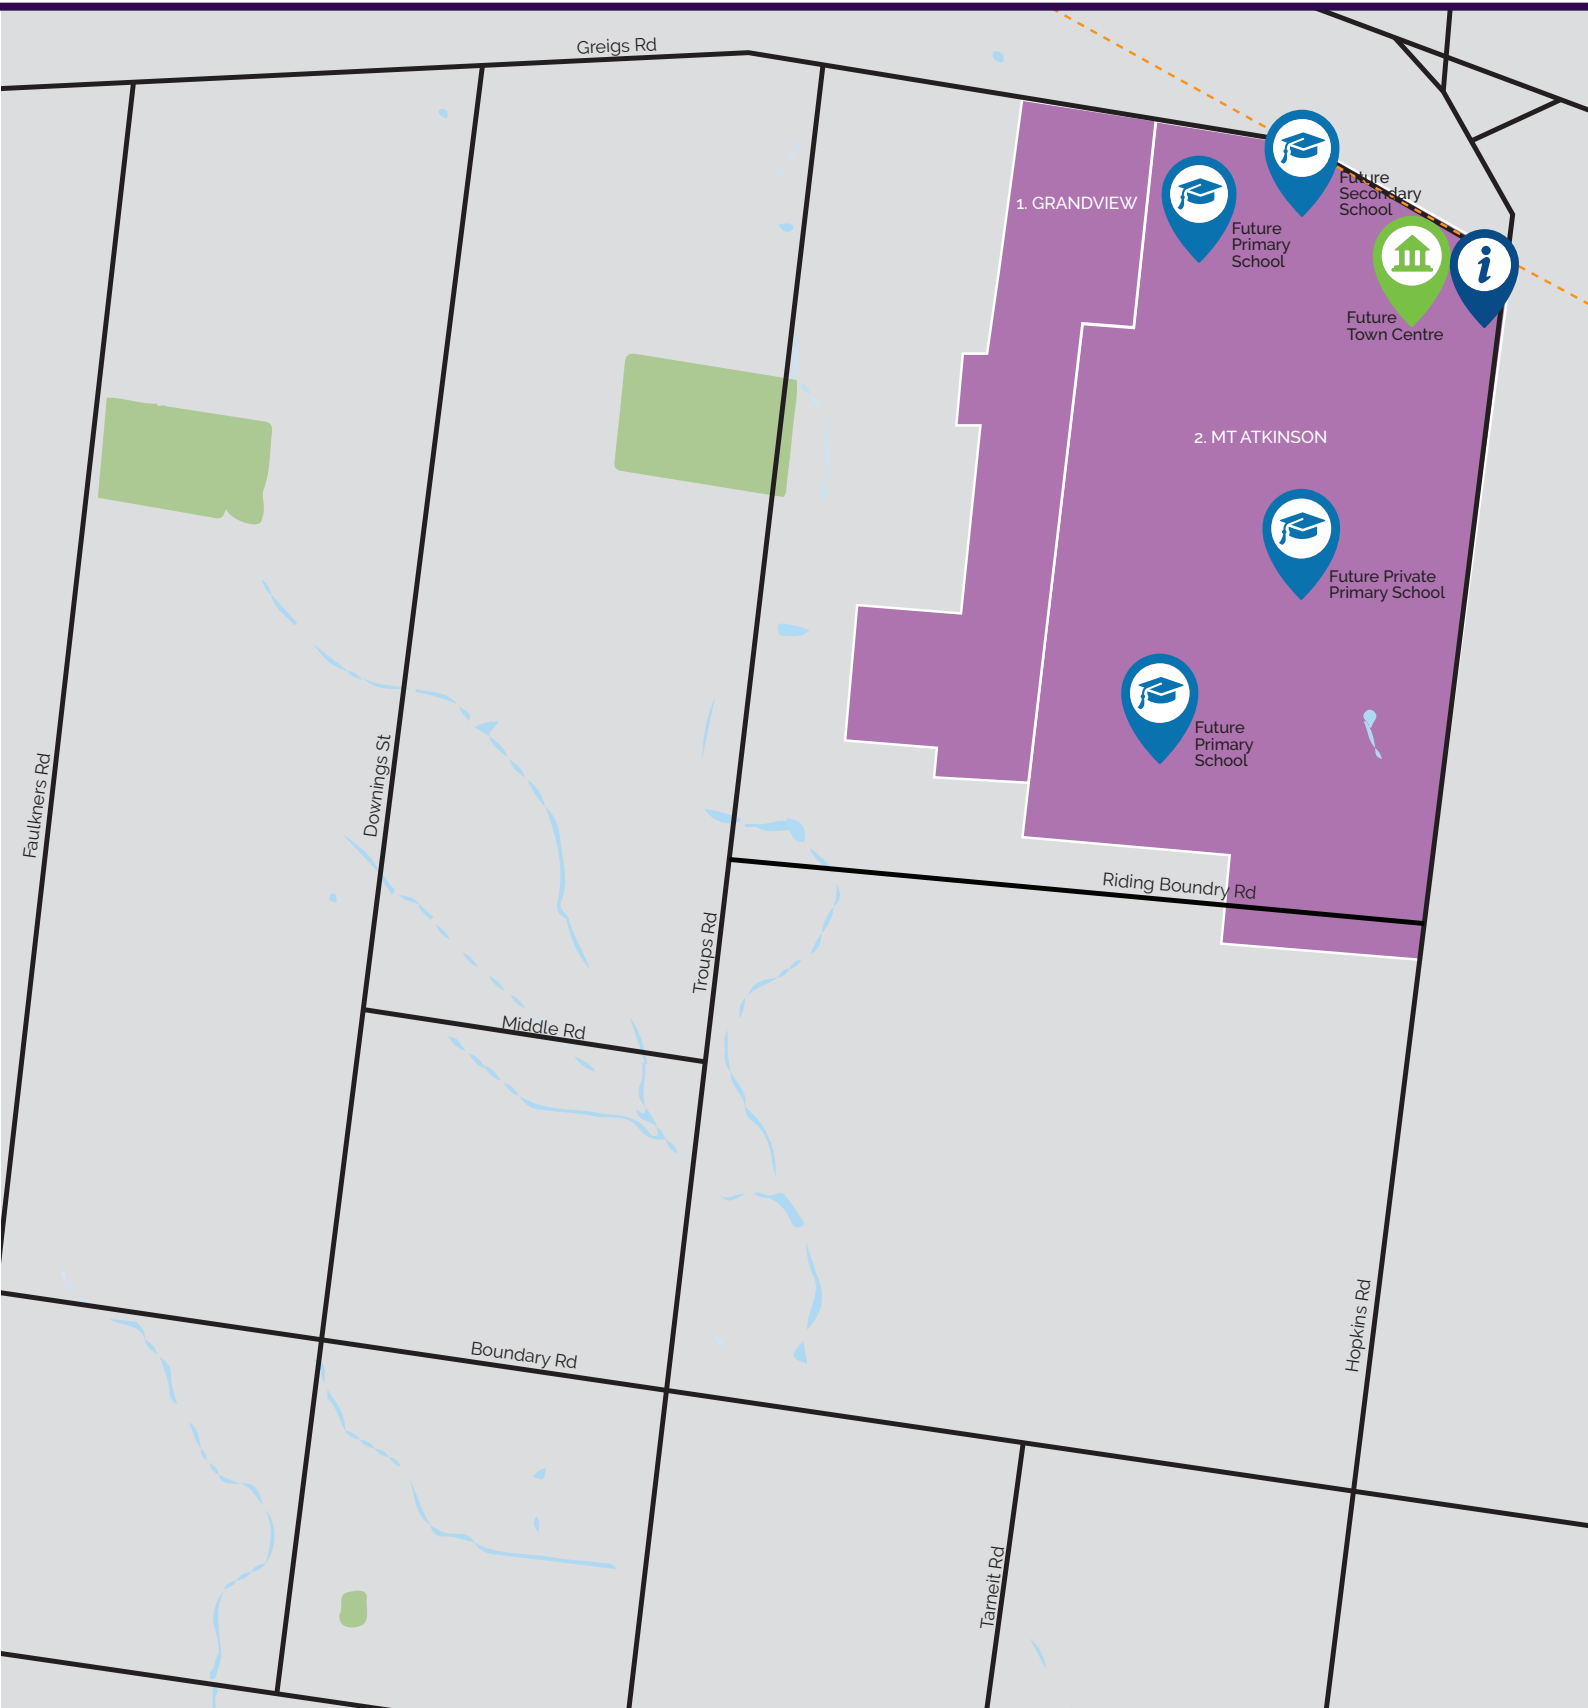

Truganina

Estates

1. Grandview Greigs Rd, Truganina
2. Mt Atkinson Mckinley Dr, Truganina

- School
- Land Sales Office
- Proposed Town Centre