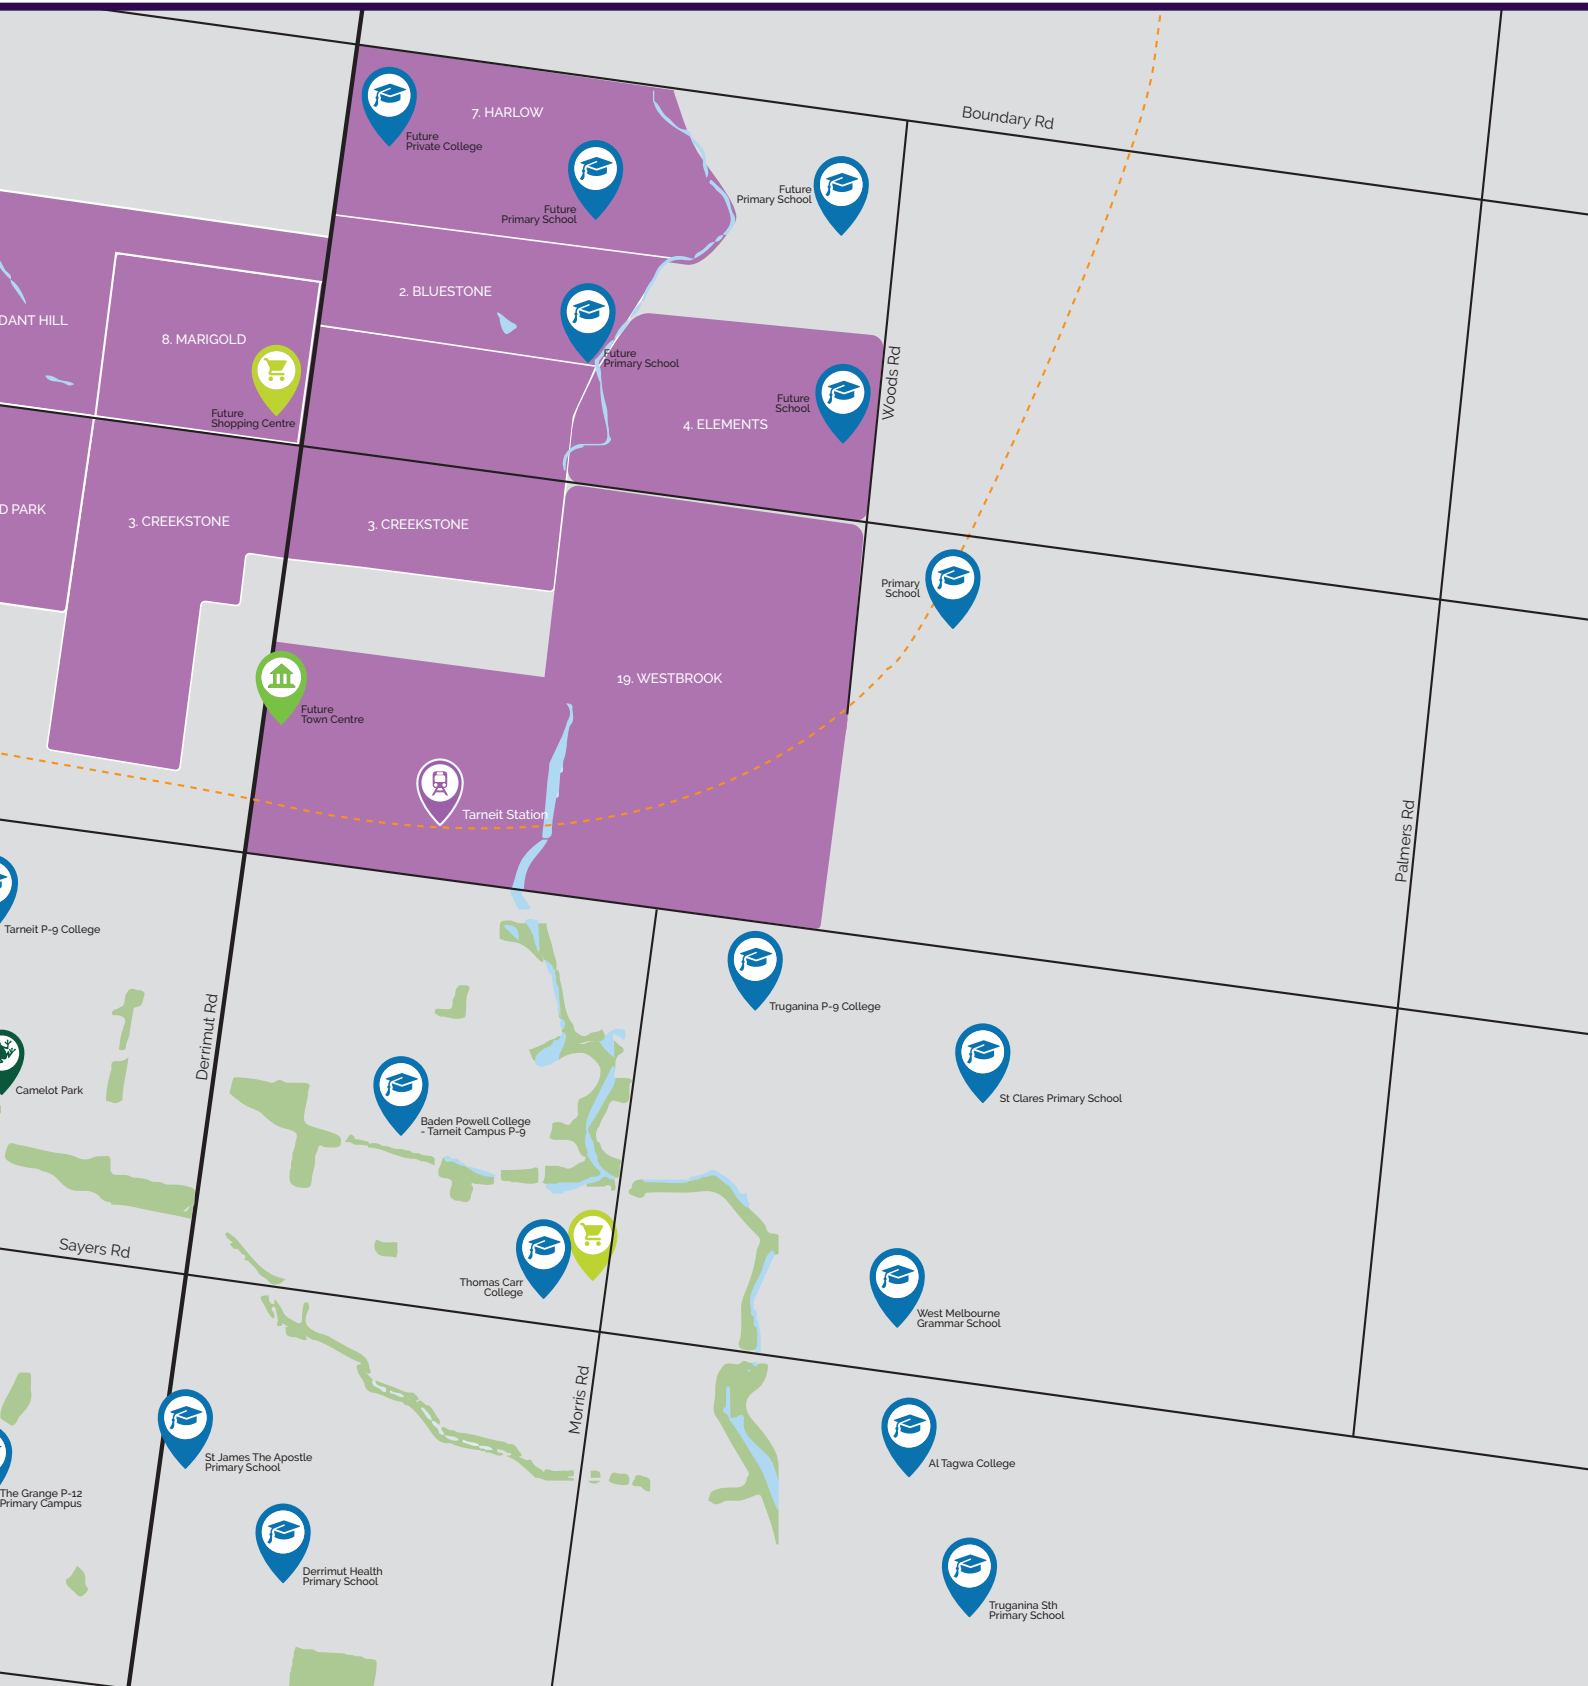

- 7. Mambourin Barrabool Blvd, Wyndham Vale
- 8. Manor Lakes Baikal Cres, Manor Lakes
- 9. Newgate Lionsgate Cres, Tarneit
- 10. Parkview Mercantour Blvd, Tarneit
- 11. Riverwalk Cnr Davis Rd & Hummingbird Blvd, Tarneit
- 12. The Grove Davis Rd, Tarneit

- 13. Urban Square at Jubilee
- 14. Wattle Park
- 15. Unity Park
- 16. Windermere
- 17. Winterset Lodge

- 13. Urban Square At Jubilee Ballan Rd, Wyndham Vale
- 14. Wattle Park Medallion Blvd, Tarnait
- 15. Westbrook Society Blvd, Truganina
- 16. Windermere Greens Rd, Mambourin
- 17. Winterset Lodge Ballan Rd, Manor Lakes

-  Park
-  School
-  Train Station
-  Land Sales Office
-  Shopping Centre
-  Golf Course
-  Proposed Town Centre
-  Medical Centre

Tarneit & Truganina

Estates

1. Alamora	Sayers Rd, Tarneit	8. Marigold	Doherty's Rd, Tarneit	15. The Tarneit Place
2. Bluestone	Derrimut Rd, Tarneit	9. Newgate	Lionsgate Crescent, Tarneit	16. Unity Park
3. Creekstone	Cnr Derrimut & Dohertys Rd, Tarneit	10. Newhaven	Journey Dr, Tarneit	17. Verdant Hill
4. Elements	Cnr Derrimut & Morris Rd, Truganina	11. Orchard	Cnr Leakes & Hearlands Blvd, Tarneit	18. Wattle Park
5. Emerald Park	Madden Blvd, Tarneit	12. Parkview	Mercantour Blvd, Tarneit	19. Westbrook
6. Grand Central	Medallion Blvd, Tarneit	13. Stadio United	Tarneit Rd, Tarneit	
7. Harlow	Derrimut Rd, Tarneit	14. The Grove	Davis Rd, Tarneit	

Dohertys Road, Tarneit
 Leakes Rd, Tarneit
 Cnr Tarneit & Dohertys Rd, Tarneit
 Medallion Blvd, Tarneit
 Society Blvd, Truganina

-  Park
-  School
-  Train Station
-  Proposed Town Centre
-  Shopping Centre
-  Land Sales Office