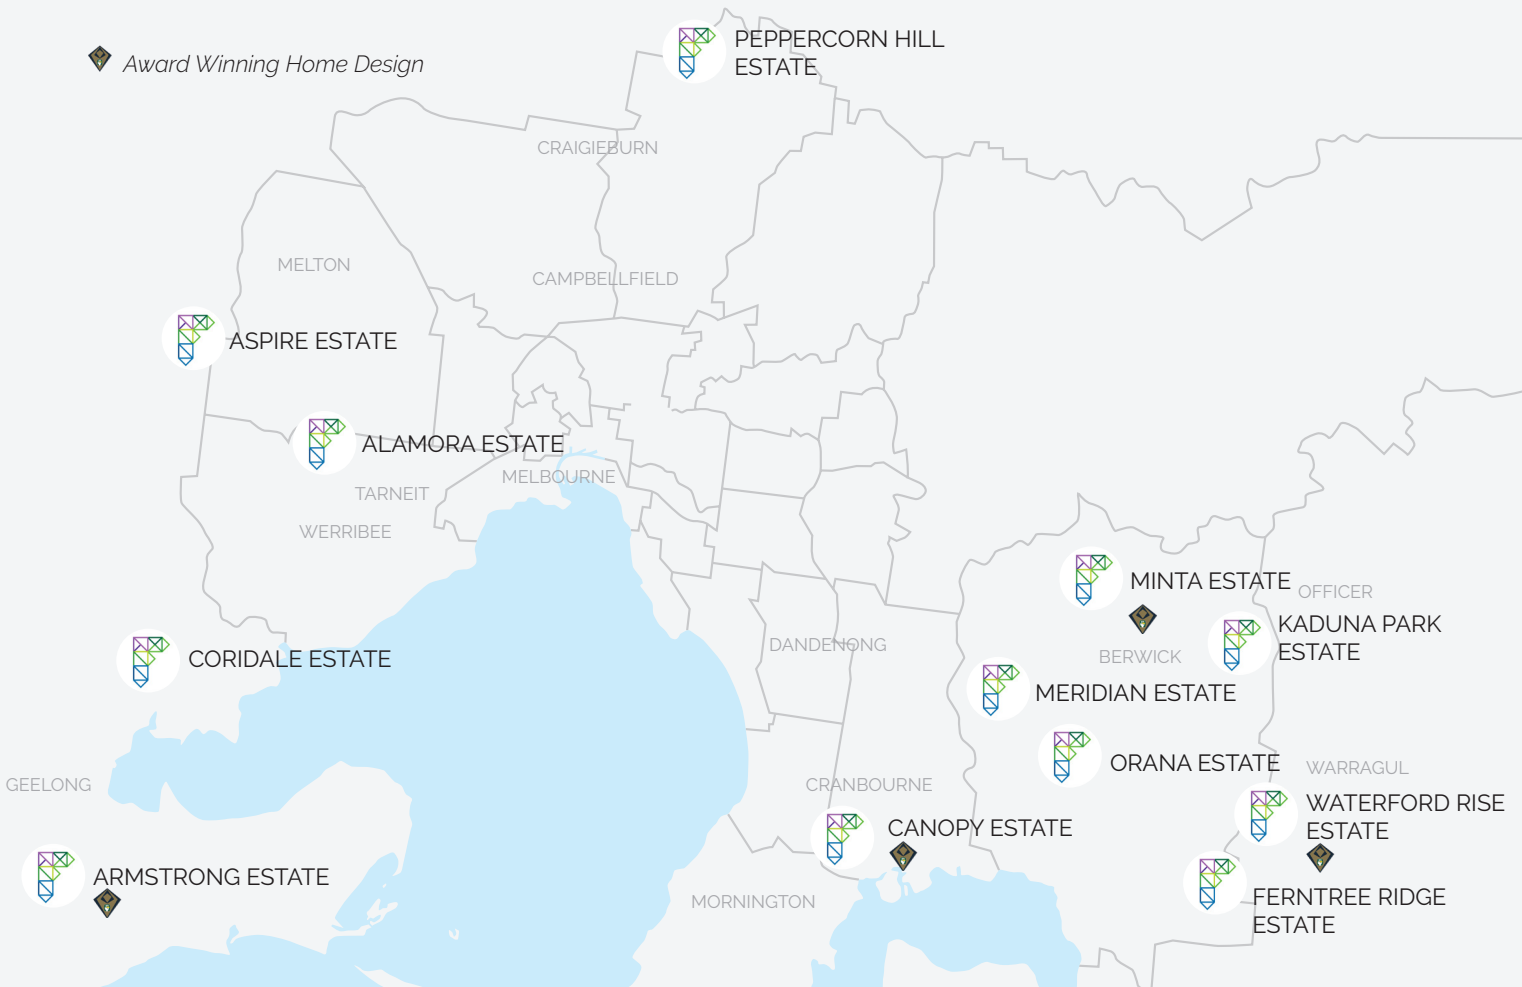

24. Seventh Bend
 25. Sinclair
 26. Talia
 27. Taylors Run
 28. The Mayflower
 29. Thornhill Park
 30. Westwood Place
 31. Willow Springs
 32. Woodlea

Exford Rd, Weir Views
 Taylors Rd, Fraser Rise
 Cnr Wiltshire Blvd & Mt Cottrell Rd, Thornhill Park
 Wiltshire Boulevard & Mount Cottrell Rd, Rockbank
 Beattys Rd, Fraser Rise
 Leakes Rd, Rockbank
 Aintree Blvd, Aintree
 Sinclairs Rd, Deanside
 Western Hwy, Rockbank

- 7. Mambourin Barrabool Blvd, Wyndham Vale
- 8. Manor Lakes Baikal Cres, Manor Lakes
- 9. Newgate Lionsgate Cres, Tarneit
- 10. Parkview Mercantour Blvd, Tarneit
- 11. Riverwalk Cnr Davis Rd & Hummingbird Blvd, Tarneit
- 12. The Grove Davis Rd, Tarneit

Coridale Estate
22 Coridale Boulevard, Lara 3212
Merimbula 239 (Pier) | Shoal 265 (Haven)

WEST DISPLAYS

Alamora Estate
5 Isola Mews, Tarneit, 3029
Clovelly 22 (Peak) | Tathra 30 (Summit)

Aspire Estate
101 Beattys Road, Fraser Rise, 3336
Tahlee 285 (Haven) | Tathra 350 (Holbrook)

NORTH DISPLAYS

Peppercorn Hill Estate
9 Adelaide Circuit, Donnybrook
Harwood 25 (Ravine) | Riverview 26 (Canyon)

Scan the QR Code to view display map

Over 25 display homes throughout Melbourne and Geelong, visit our website for details.