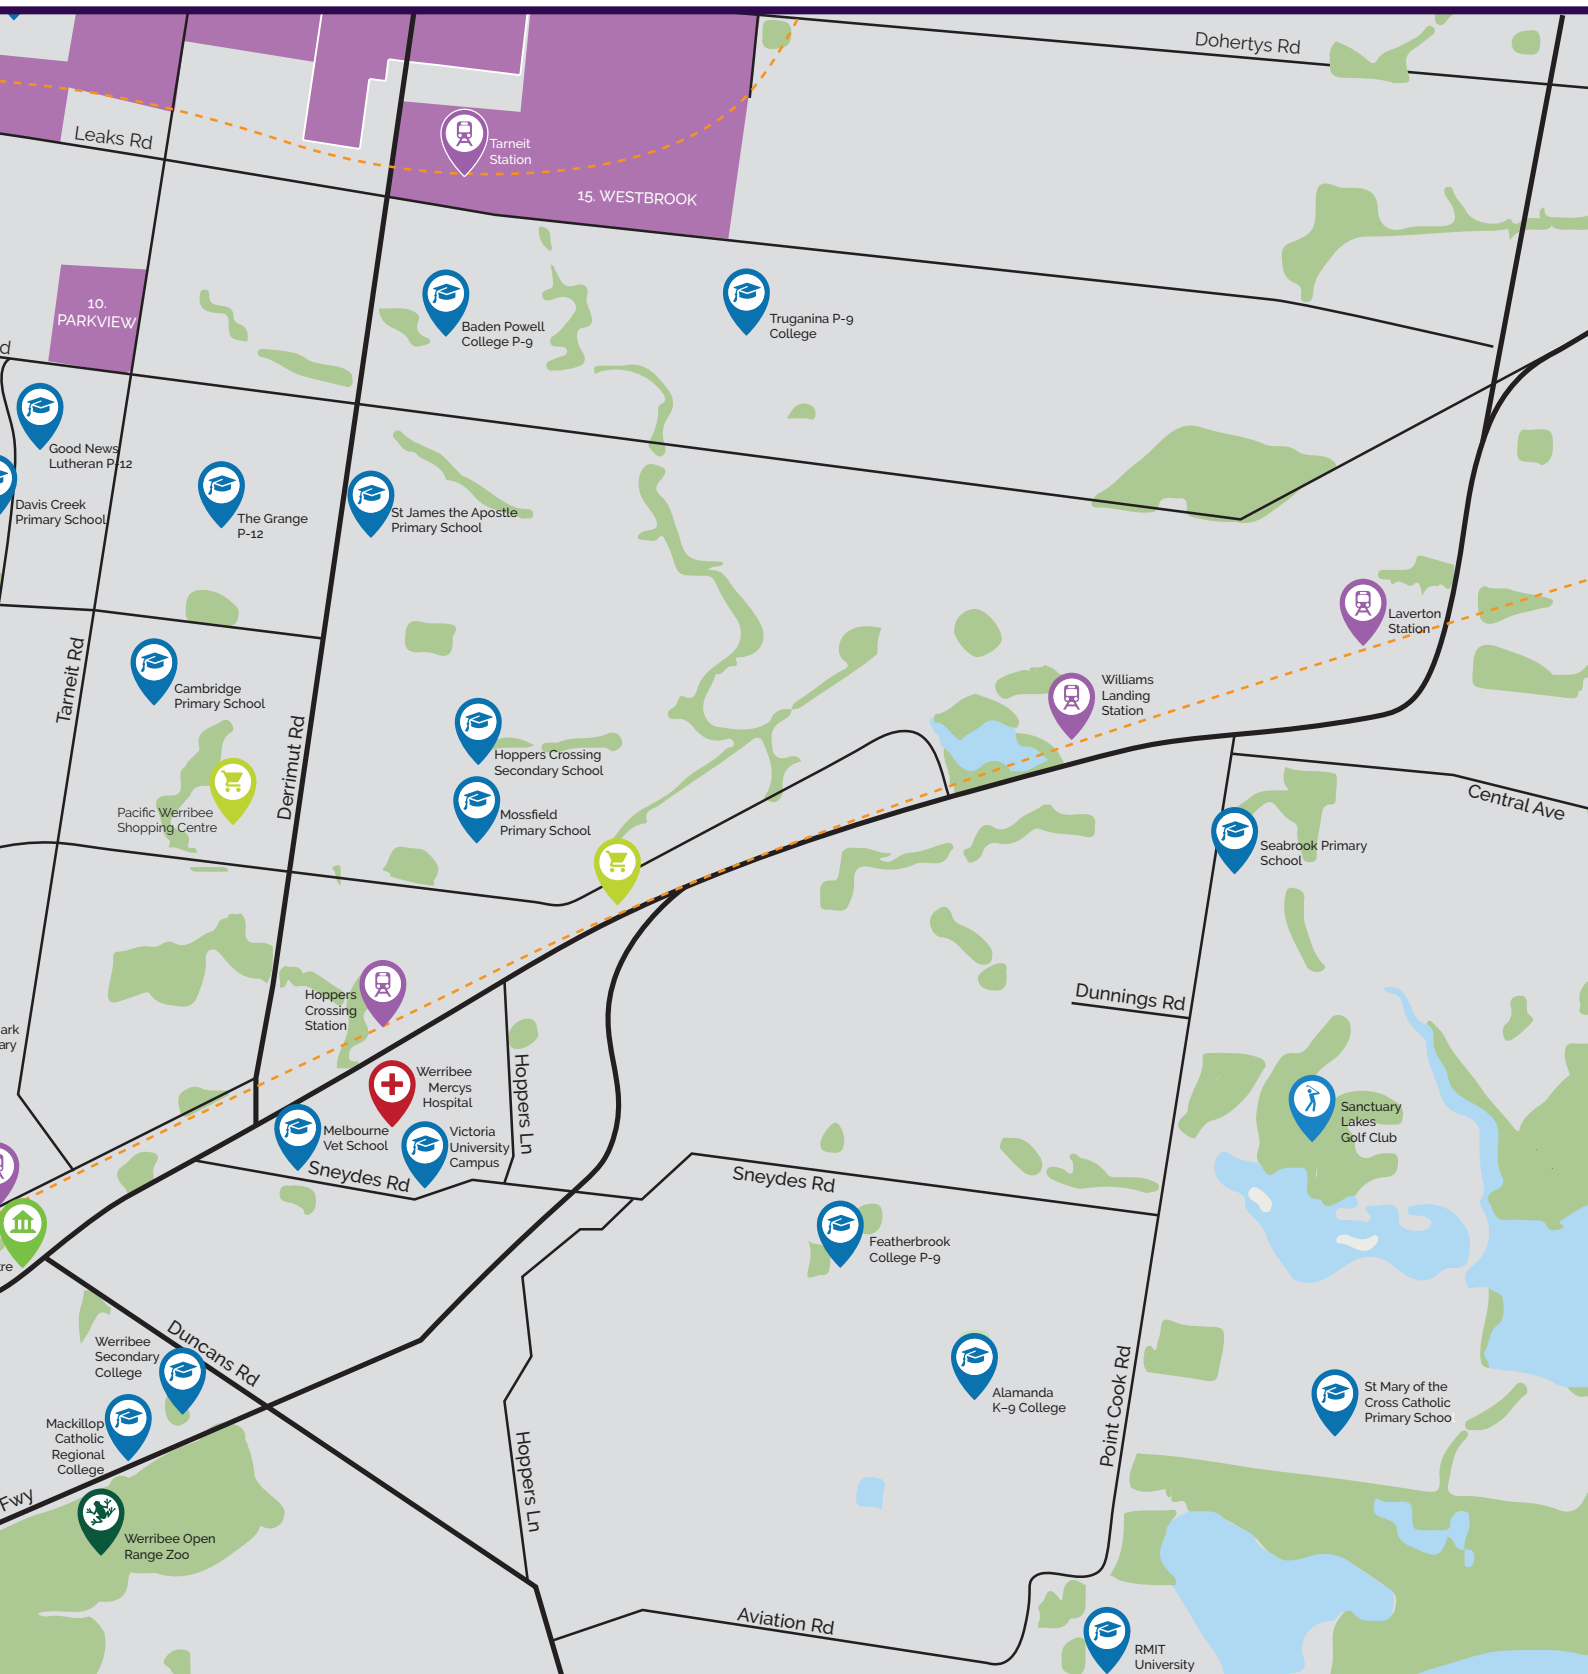

13. Urban Square At Jubilee   Ballan Rd, Wyndham Vale
14. Wattle Park   Medallion Blvd, Tarnait
15. Westbrook   Society Blvd, Truganina
16. Windermere   Greens Rd, Mambourin
17. Winterset Lodge   Ballan Rd, Manor Lakes

- Park
- School
- Train Station
- Land Sales Office
- Shopping Centre
- Golf Course
- Proposed Town Centre
- Medical Centre