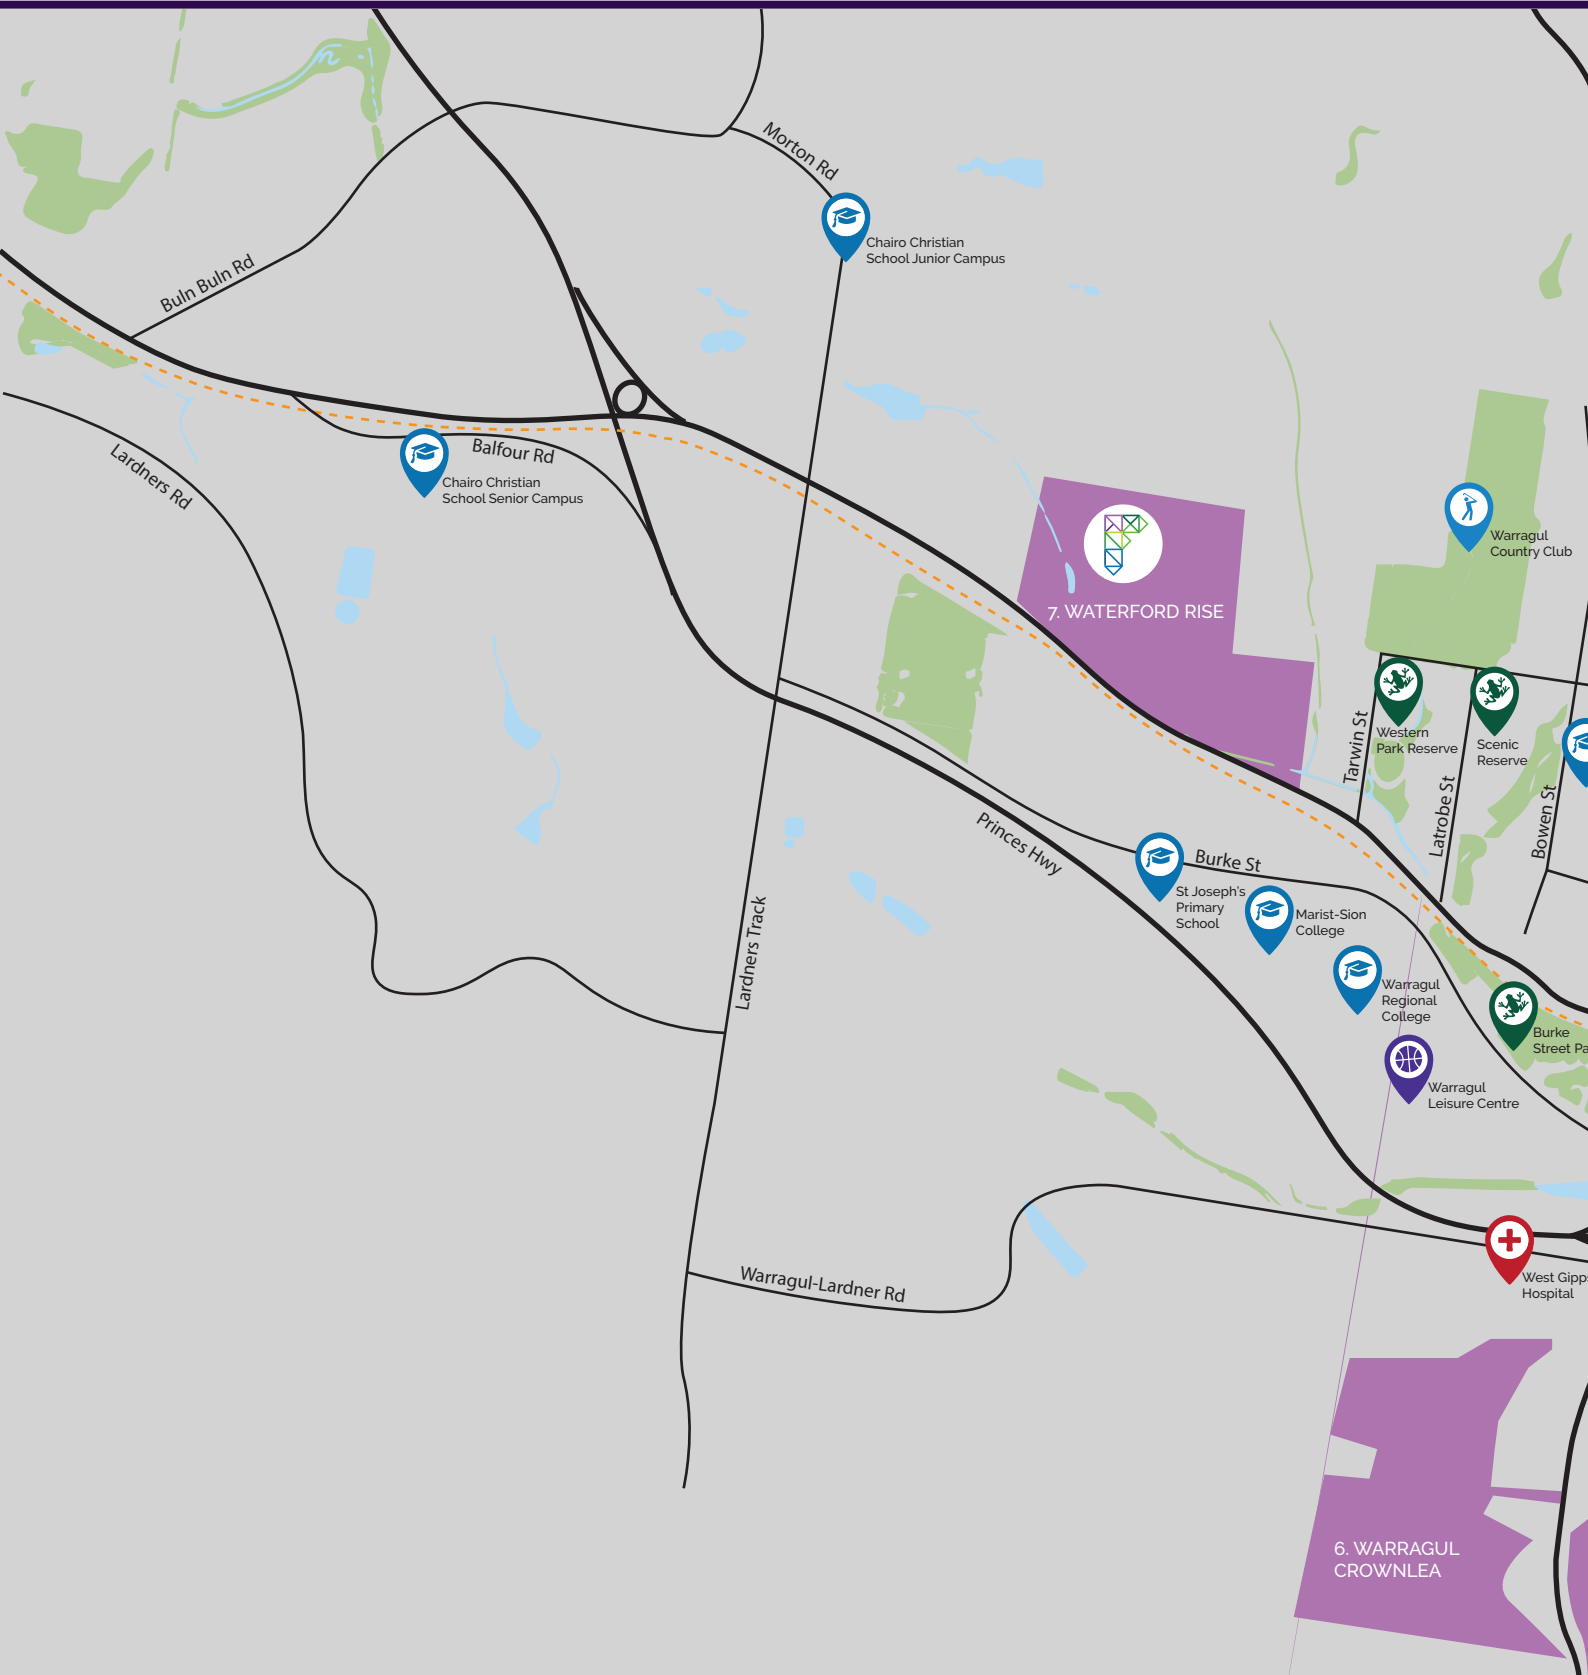

 Park	 School	 Train Station
 Sports Centre	 Shopping Centre	 Golf Course

Drouin

Estates

1. Ferntree Ridge

Weebar Rd, Drouin

Shopping Centre

Park

School

Train Station

Warragul

Estates

- | | | | |
|-----------------------|----------------------------|----------------------|-------------------------|
| 1. Brandy Creek Views | Lillico Rd, Warragul | 6. Warragul Crownlea | Murdie Rd, Warragul |
| 2. Chesterfield Park | Chesterfield Ave, Warragul | 7. Waterford Rise | Highvale Rise, Warragul |
| 3. Copelands | Copelands Rd, Warragul | | |
| 4. Emberwood | Emberwood Rd, Warragul | | |
| 5. Parkside | Lillico Rd, Warragul | | |

-  Park
-  School
-  Train Station
-  Medical Centre
-  Shopping Centre
-  Golf Course
-  Sports Centre

Over 25 display homes throughout Melbourne and Geelong, visit our website for details.

www.fairhavenhomes.com.au