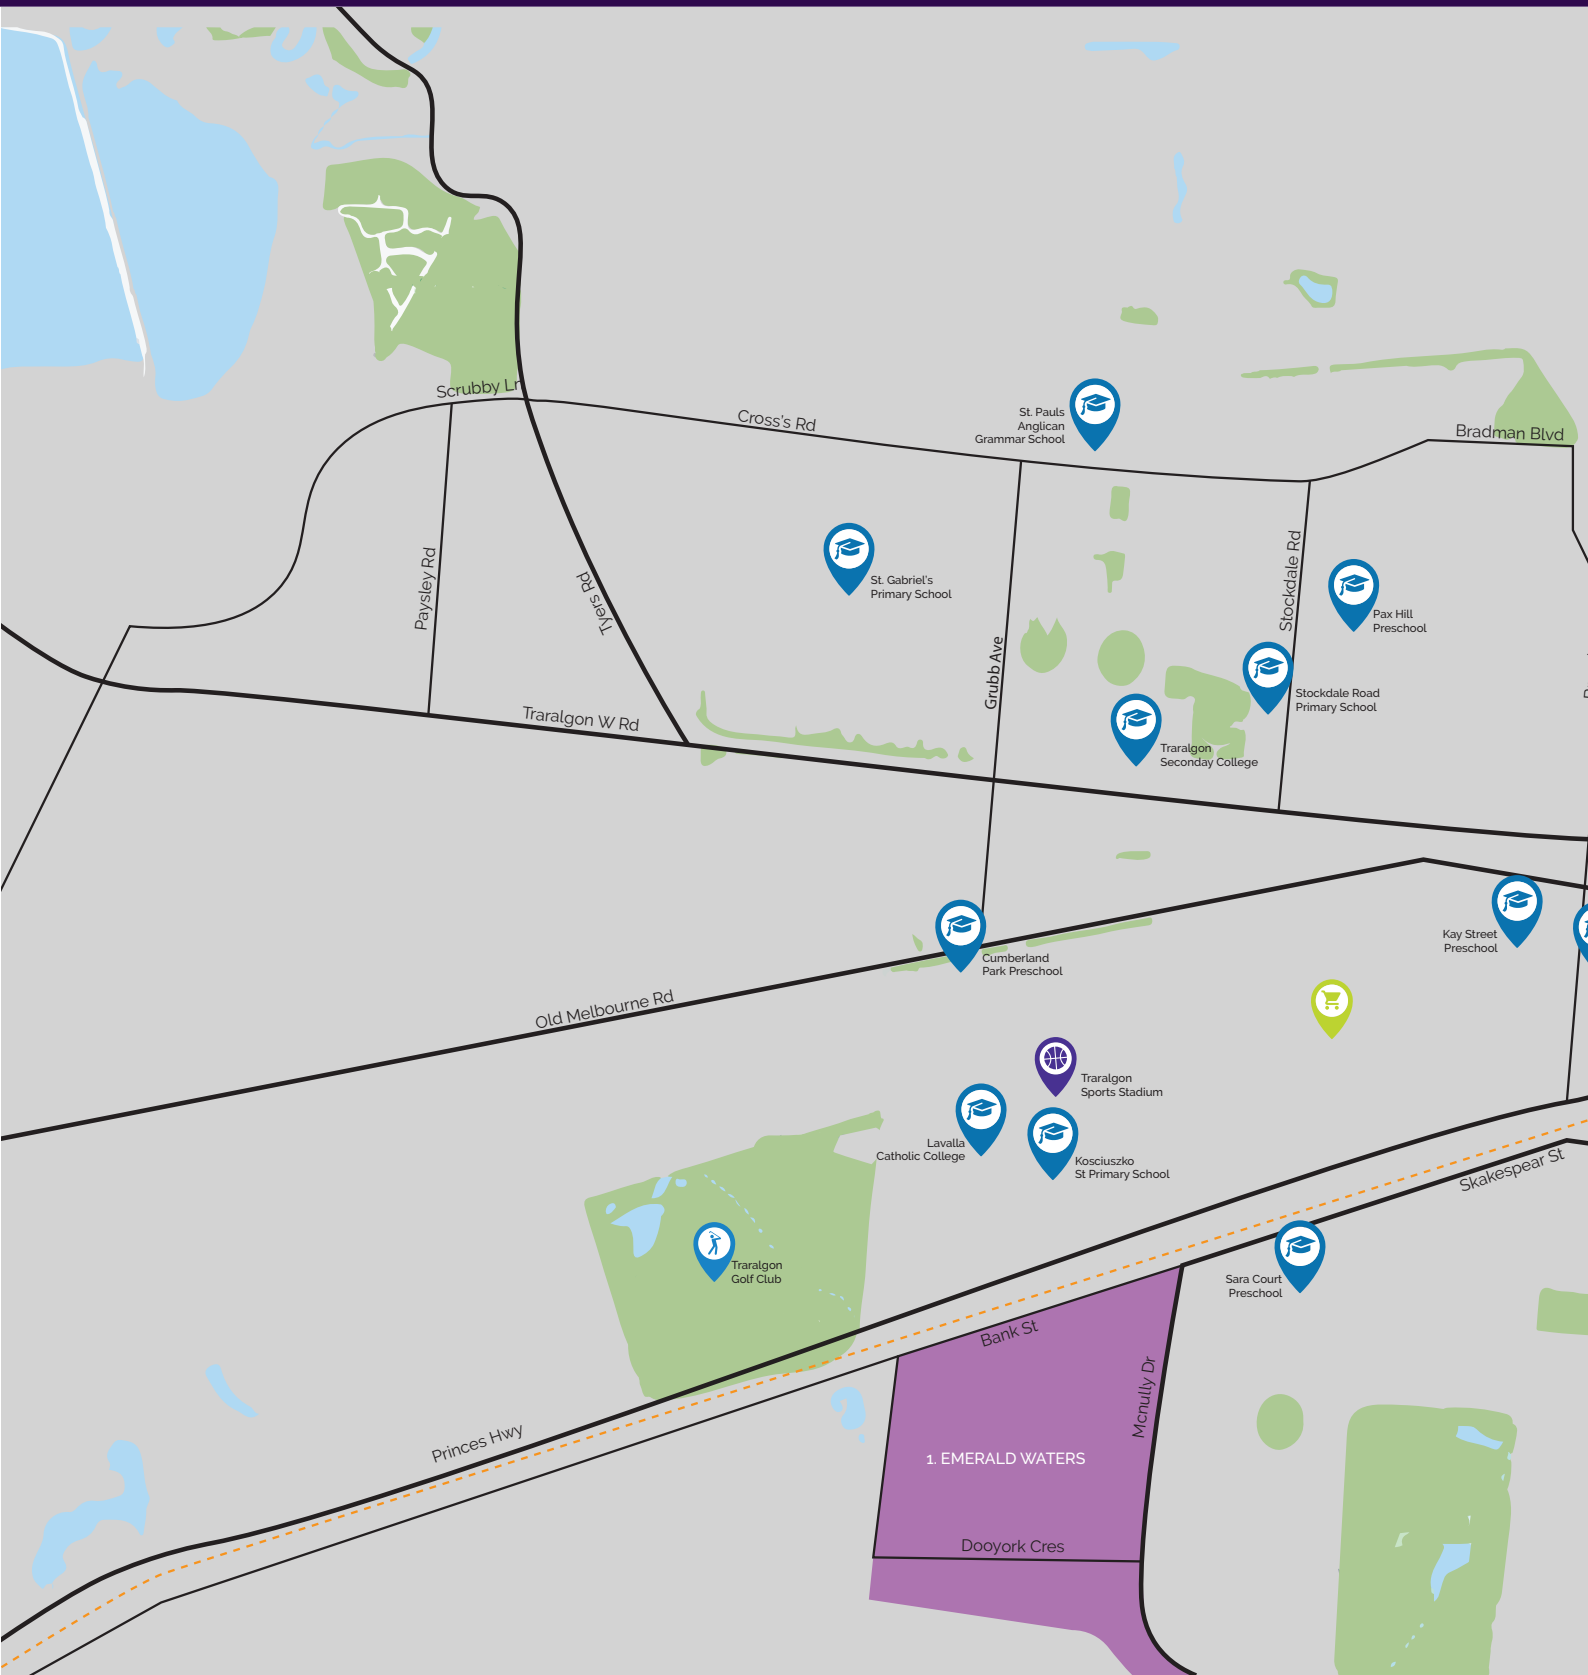

Visit one of our display centres today and discover modern, stylish designs with top quality inclusions. Fairhaven is now building across greater Melbourne and Geelong.

GIPPSLAND REGIONS

Traralgon.....	4-5
Newborough.....	6
Drouin.....	7
Warragul.....	8-9

Traralgon

Estates

- | | |
|-------------------|-------------------------|
| 1. Emerald Waters | Franklin St, Traralgon |
| 2. Franklin Place | Park Ln, Traralgon |
| 3. Silverwood | Marshalls Rd, Traralgon |

 Park	 School	 Train Station
 Sports Centre	 Shopping Centre	 Golf Course

Drouin

Estates

1. Ferntree Ridge

Weebar Rd, Drouin

Shopping Centre

Park

School

-  Park
-  School
-  Train Station
-  Medical Centre
-  Shopping Centre
-  Golf Course
-  Sports Centre

Over 25 display homes throughout Melbourne and Geelong, visit our website for details.

www.fairhavenhomes.com.au