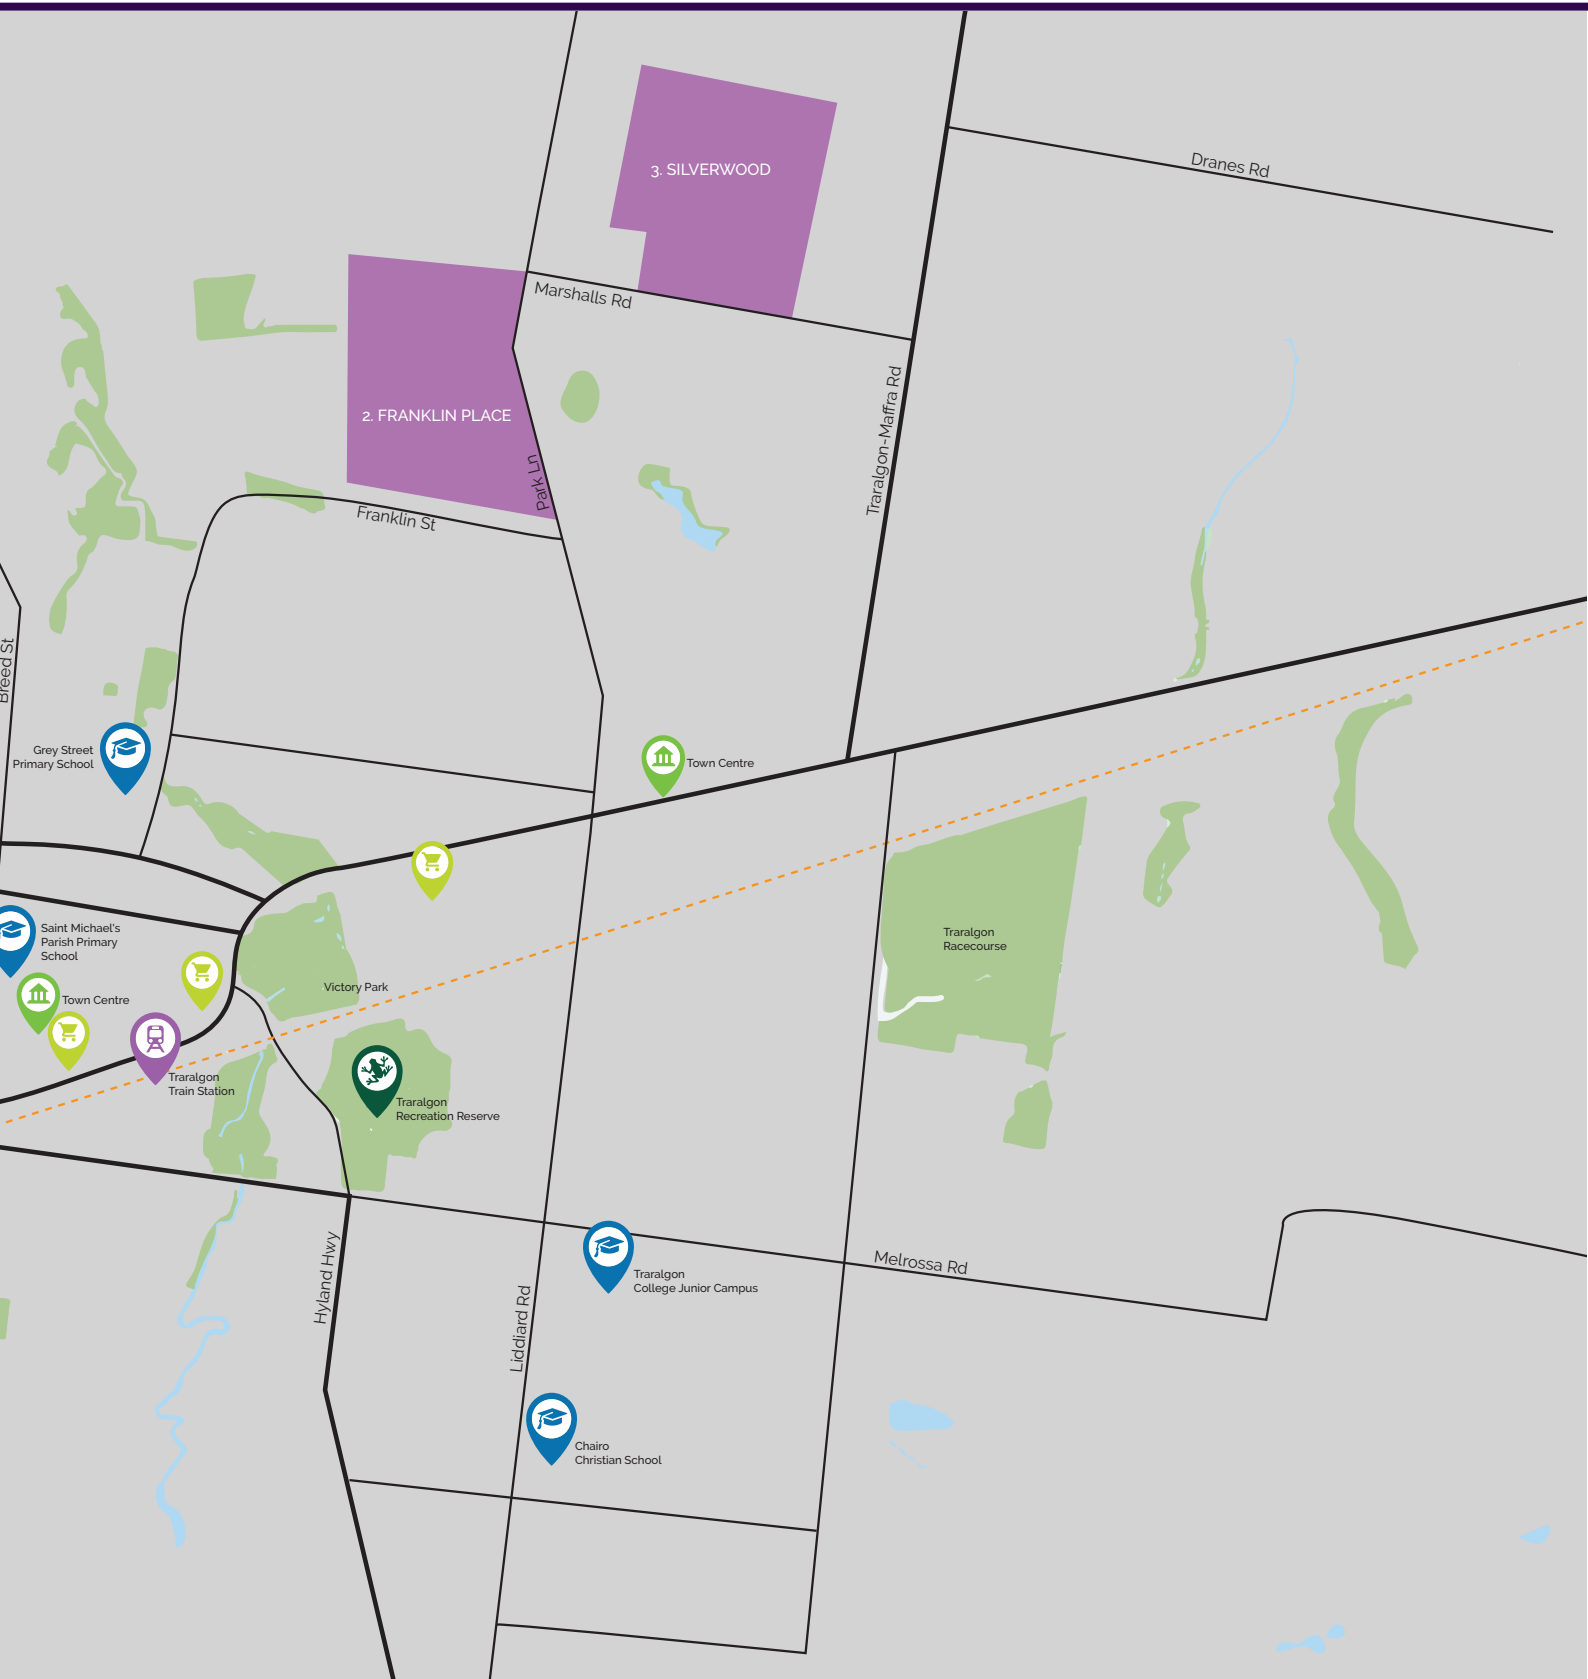

Visit one of our display centres today and discover modern, stylish designs with top quality inclusions. Fairhaven is now building across greater Melbourne and Geelong.

GIPPSLAND REGIONS

Traralgon.....	4-5
Newborough.....	6
Drouin.....	7
Warragul.....	8-9

Traralgon

Estates

- | | |
|-------------------|-------------------------|
| 1. Emerald Waters | Franklin St, Traralgon |
| 2. Franklin Place | Park Ln, Traralgon |
| 3. Silverwood | Marshalls Rd, Traralgon |

 Park	 School	 Train Station
 Sports Centre	 Shopping Centre	 Golf Course

Drouin

Estates

1. Ferntree Ridge

Weebar Rd, Drouin

Shopping Centre

Park

School

-  Park
-  School
-  Train Station
-  Medical Centre
-  Shopping Centre
-  Golf Course
-  Sports Centre

Over 25 display homes throughout Melbourne and Geelong, visit our website for details.

www.fairhavenhomes.com.au