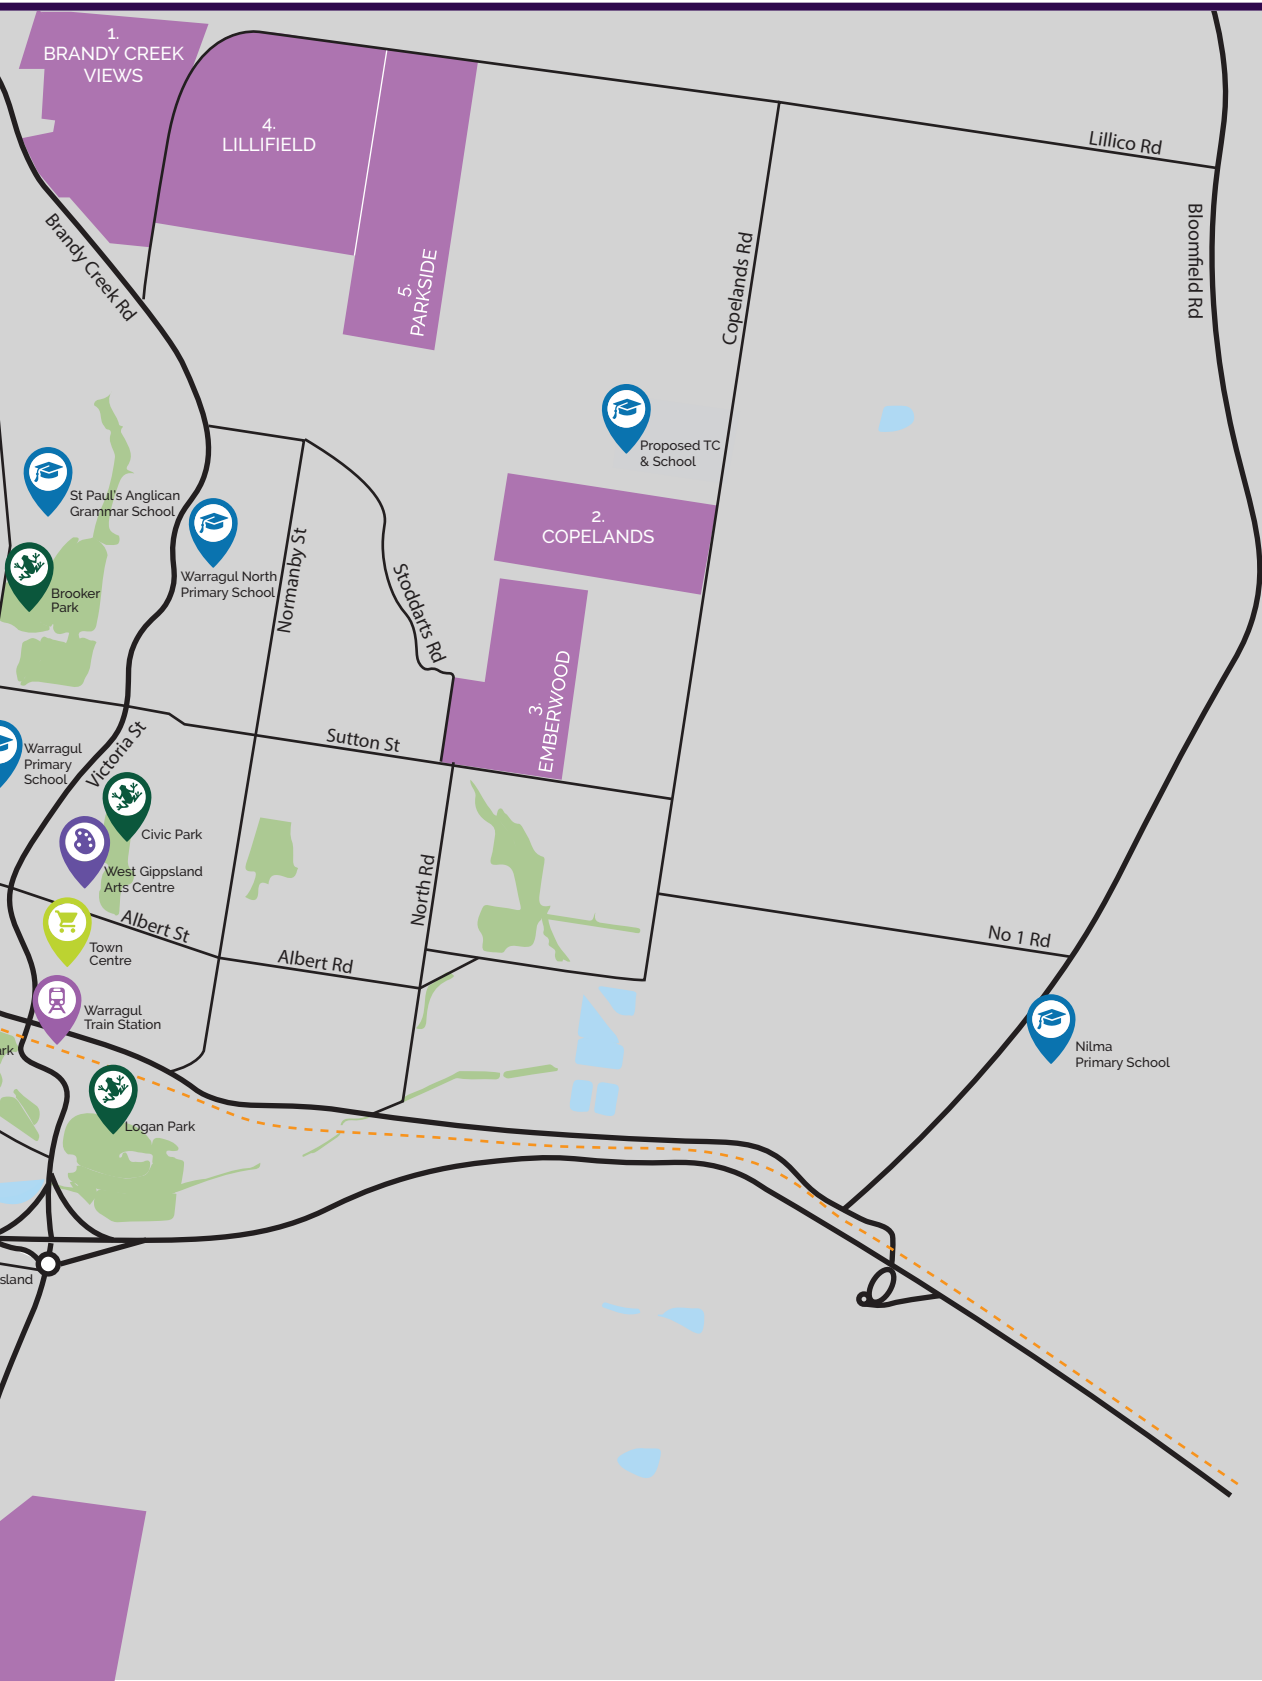

-  Park
-  School
-  Train Station
-  Proposed Town Centre
-  Shopping Centre
-  Golf Course
-  Sports Centre

Newborough

Estates

- 1. Monash Views Estate Coach Rd, Newborough
- 2. Narracan Lakes Hayes Rd, Newborough
- 3. North Quarter Hayes Rd, Newborough

 Park	 School	 Train Station
 Sports Centre	 Shopping Centre	 Golf Course

Drouin

Estates

1. Ferntree Ridge

Weebar Rd, Drouin

Shopping Centre

Park

School

Train Station

Warragul

Estates

- | | | | |
|-----------------------|----------------------------|----------------------|-------------------------|
| 1. Brandy Creek Views | Lillico Rd, Warragul | 6. Warragul Crownlea | Murdie Rd, Warragul |
| 2. Chesterfield Park | Chesterfield Ave, Warragul | 7. Waterford Rise | Highvale Rise, Warragul |
| 3. Copelands | Copelands Rd, Warragul | | |
| 4. Emberwood | Emberwood Rd, Warragul | | |
| 5. Parkside | Lillico Rd, Warragul | | |

-  Park
-  School
-  Train Station
-  Medical Centre
-  Shopping Centre
-  Golf Course
-  Sports Centre

Over 25 display homes throughout Melbourne and Geelong, visit our website for details.

www.fairhavenhomes.com.au