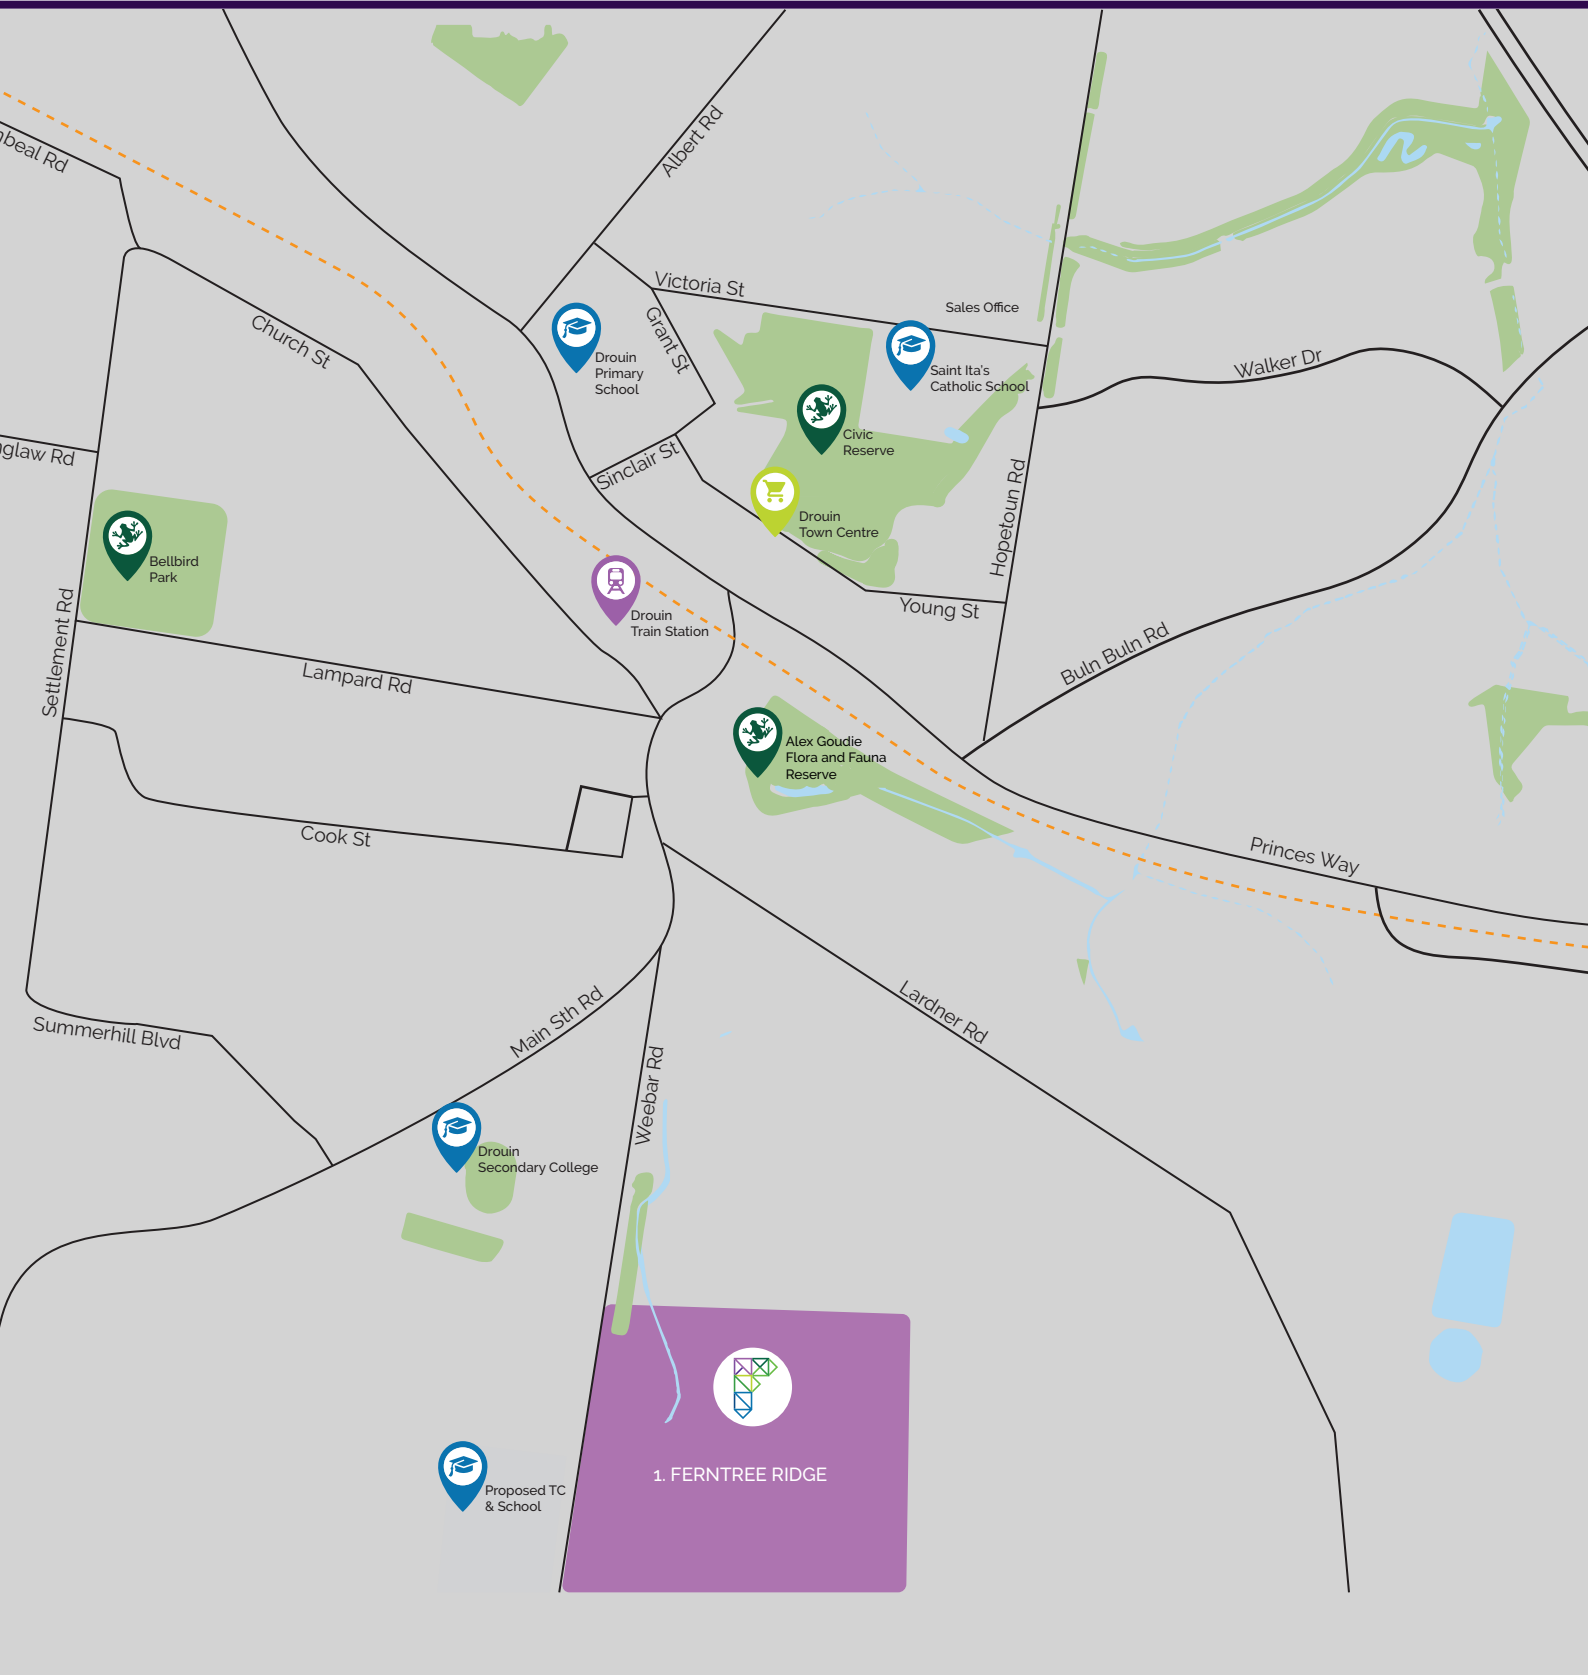

Traralgon

Estates

- | | |
|-------------------|-------------------------|
| 1. Emerald Waters | Franklin St, Traralgon |
| 2. Franklin Place | Park Ln, Traralgon |
| 3. Silverwood | Marshalls Rd, Traralgon |

-  Park
-  School
-  Train Station
-  Proposed Town Centre
-  Shopping Centre
-  Golf Course
-  Sports Centre

Newborough

Estates

- 1. Monash Views Estate Coach Rd, Newborough
- 2. Narracan Lakes Hayes Rd, Newborough
- 3. North Quarter Hayes Rd, Newborough

 Park	 School	 Train Station
 Sports Centre	 Shopping Centre	 Golf Course

Drouin

Estates

1. Ferntree Ridge

Weebar Rd, Drouin

Shopping Centre

Park

School

Train Station

Warragul

Estates

- | | | | |
|-----------------------|----------------------------|----------------------|-------------------------|
| 1. Brandy Creek Views | Lillico Rd, Warragul | 6. Warragul Crownlea | Murdie Rd, Warragul |
| 2. Chesterfield Park | Chesterfield Ave, Warragul | 7. Waterford Rise | Highvale Rise, Warragul |
| 3. Copelands | Copelands Rd, Warragul | | |
| 4. Emberwood | Emberwood Rd, Warragul | | |
| 5. Parkside | Lillico Rd, Warragul | | |