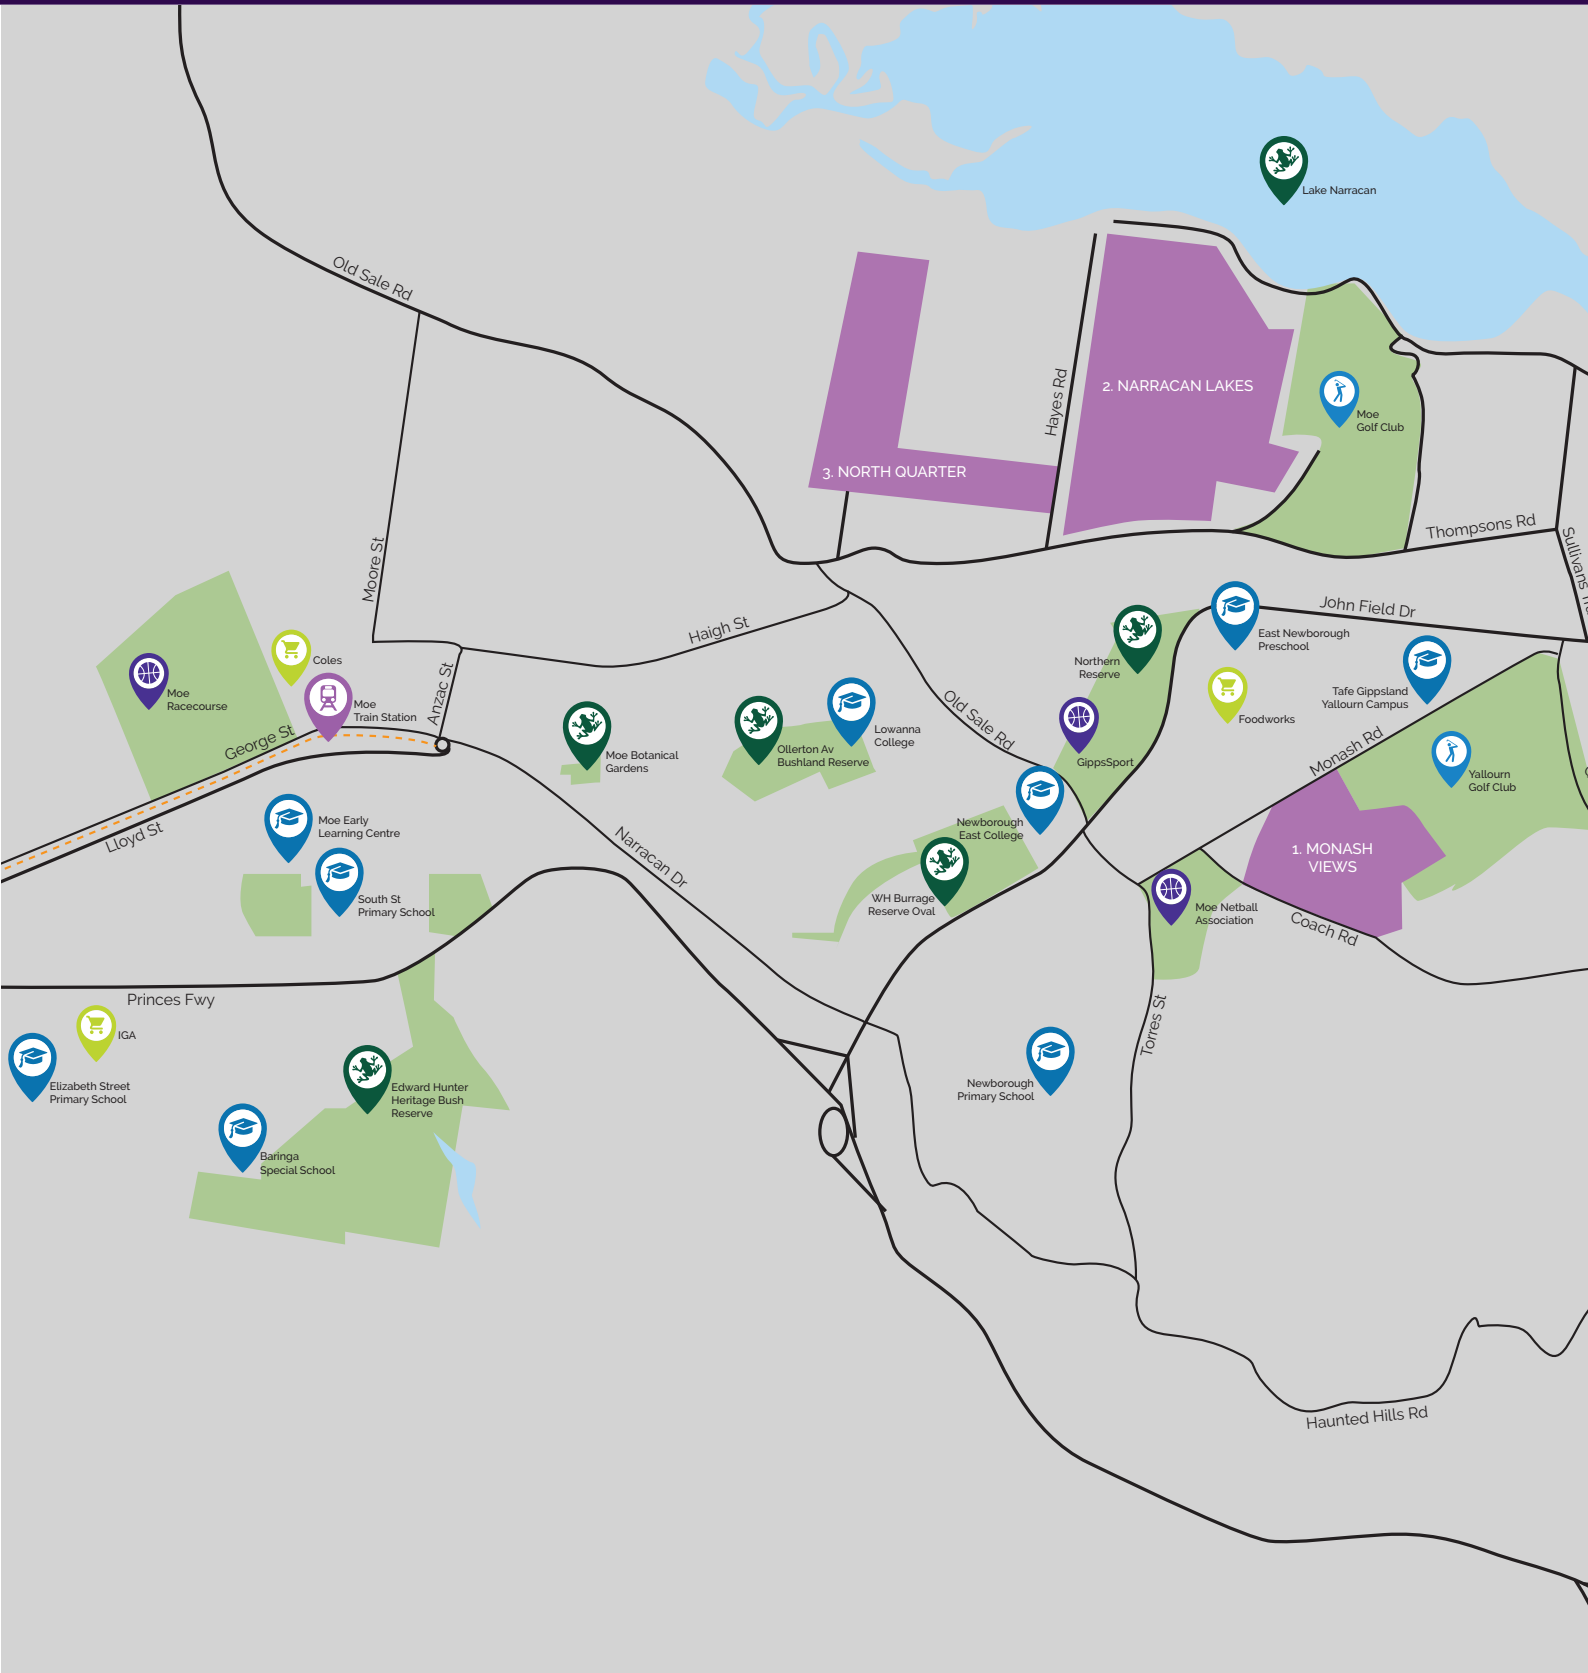

Newborough

Estates

1. Monash Views Estate   Coach Rd, Newborough
2. Narracan Lakes   Hayes Rd, Newborough
3. North Quarter   Hayes Rd, Newborough

Park	School	Train Station
Sports Centre	Shopping Centre	Golf Course