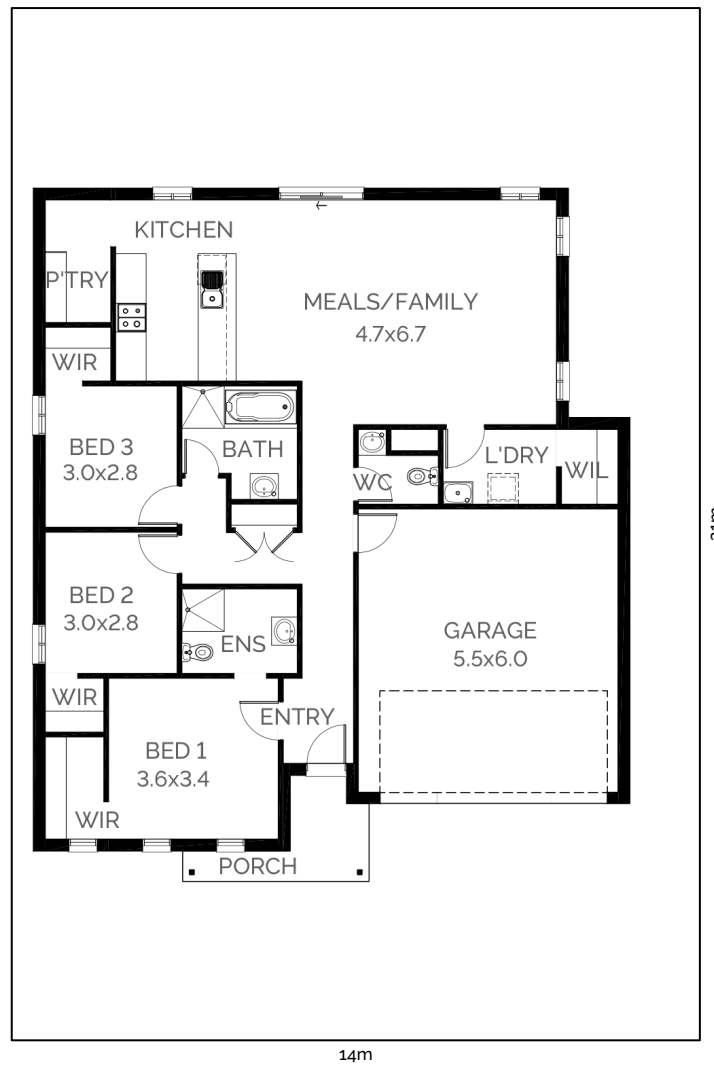

Cosmo 179

 3  2  2 17.9sq

-
- ▶ BLOCK WIDTH 14m
 - ▶ BLOCK DEPTH 21m
 - ▶ HOUSE WIDTH 12.6m
 - ▶ HOUSE DEPTH 14.6m
-

The Latitude features a large open plan Kitchen, Meals and Family opening to the backyard. The Main Bedroom has a Walk-In Robe and Ensuite; two further bedrooms with robes. The central Bathroom offers shower and bath, and there is a separate water closet off the main living area.

Standard Design