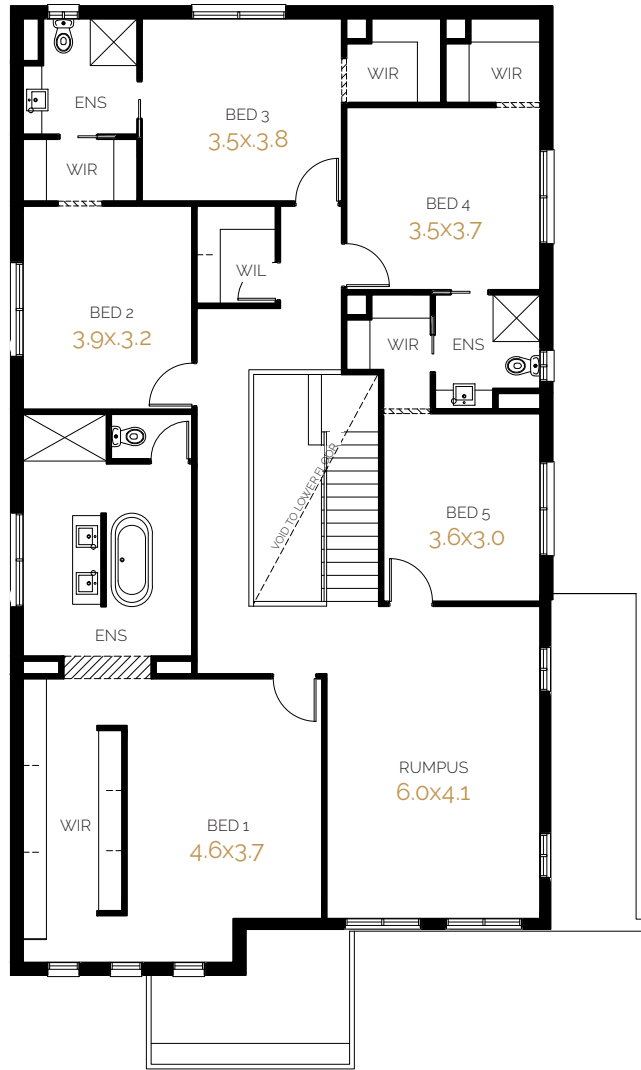

 5
  3
  2
 42.5sq

- ▶ BLOCK WIDTH 14m
- ▶ BLOCK DEPTH 27m
- ▶ HOUSE WIDTH 12.2m
- ▶ HOUSE DEPTH 20.4m
- ▶ OPTIONS
 - Bedroom 6 to Ground Floor
 - Theatre in Lieu of Covered Outdoor Area
 - Walk-In Pantry Fit Out
 - Workshop to Garage
 - Remove Bath to Ensuite
- ▶ FACADES
 - Clydevale
 - Bay
 - Sands
 - McKinley
 - Newhaven
 - Brookehaven