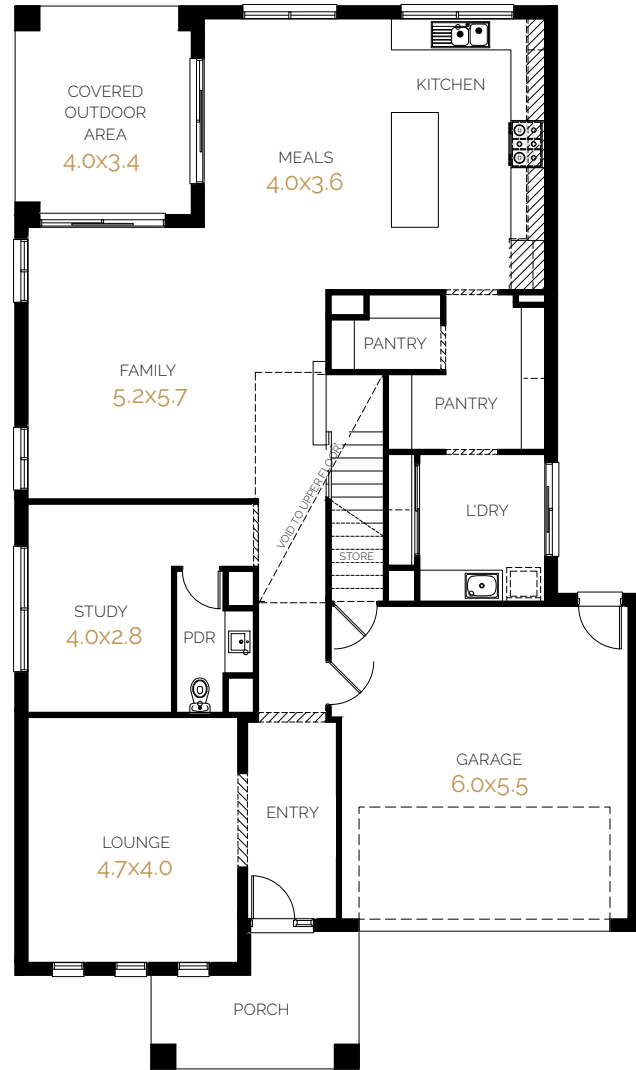

 5
  3
  2
 42.5sq

- ▶ BLOCK WIDTH 14m
- ▶ BLOCK DEPTH 27m
- ▶ HOUSE WIDTH 12.2m
- ▶ HOUSE DEPTH 20.4m
- ▶ OPTIONS
 - Bedroom 6 to Ground Floor
 - Theatre in Lieu of Covered Outdoor Area
 - Walk-In Pantry Fit Out
 - Workshop to Garage
 - Remove Bath to Ensuite
- ▶ FACADES
 - Clydevale
 - Bay
 - Sands
 - McKinley
 - Newhaven
 - Brookehaven