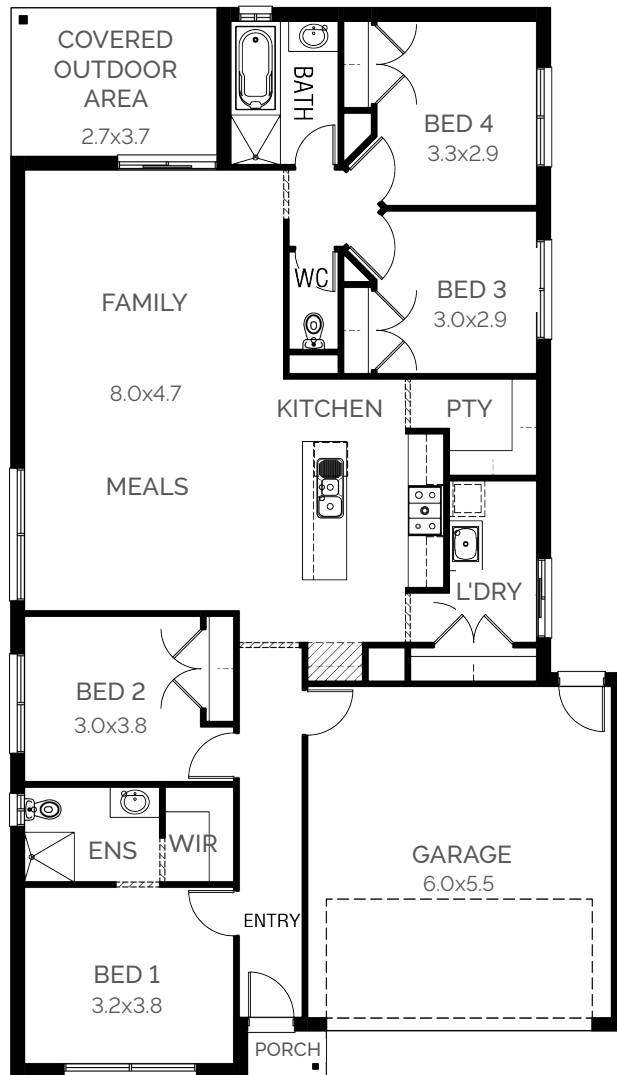

 4
  2
  2
 20.8sq

▶ BLOCK WIDTH 12.5m
 ▶ BLOCK DEPTH 27m

▶ HOUSE WIDTH 11.1m
 ▶ HOUSE DEPTH 19.3m

▶ **OPTIONS**

- Increased Ensuite & Walk-In Robe
- Extended Covered Outdoor Area
- Alternate Laundry & Pantry
- Alternate Kitchen

▶ **FACADES**

- Botany
- Dune
- Eco
- Harbour
- Haven
- Matrix
- Peak
- Pier
- Providence
- Range
- Ravine
- Resort
- Sierra
- Surfcoast
- Tower