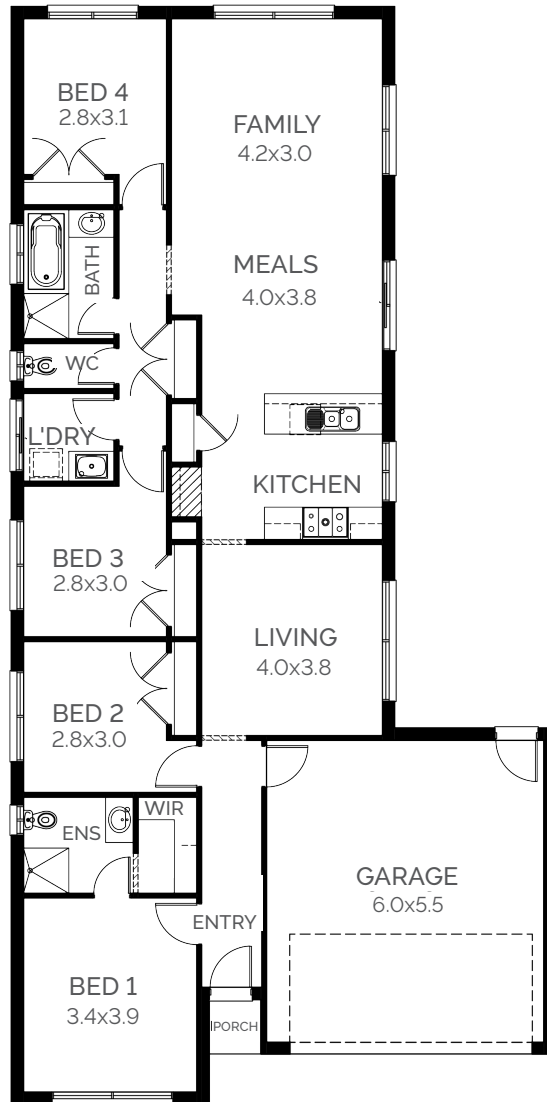

 4
  2
  2
 19.1sq

Also available:

- Narrabeen 179 (page 7)

- ▶ **BLOCK WIDTH**
12m
- ▶ **BLOCK DEPTH**
30m
- ▶ **HOUSE WIDTH**
10.8m
- ▶ **HOUSE DEPTH**
21.8m
- ▶ **OPTIONS**
 - Increased Width (500mm)
 - Increased Width (1000mm)
 - Covered Outdoor Area
 - Single Garage
- ▶ **FACADES**
 - Botany
 - Dune
 - Eco
 - Harbour
 - Haven
 - Matrix
 - Peak
 - Pier
 - Providence
 - Range
 - Ravine
 - Resort
 - Sierra
 - Surfcoast
 - Tower