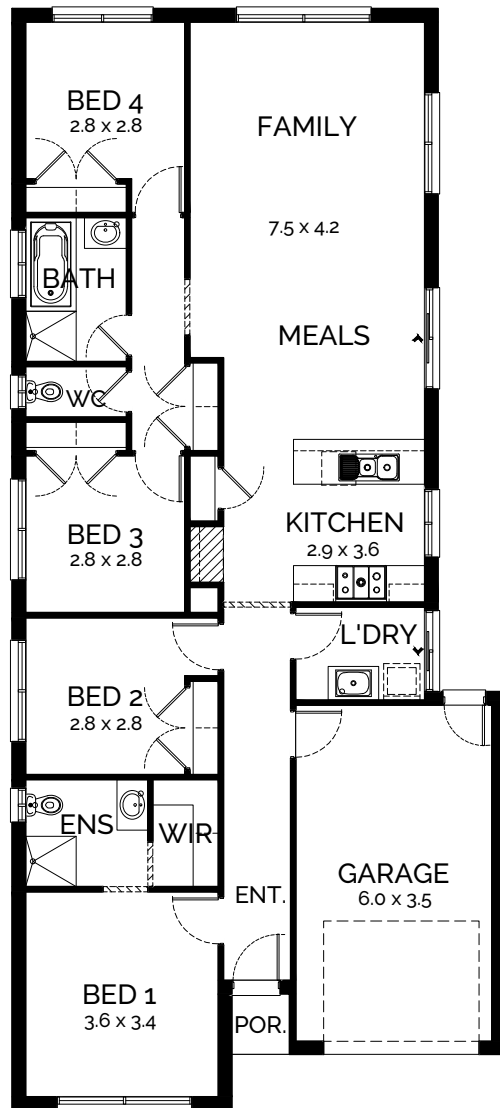

 4
  2
  1
 16.5sq

Also available:

– Narrabeen 182 (page 7)

- ▶ BLOCK WIDTH 10.5m
- ▶ BLOCK DEPTH 28m
- ▶ HOUSE WIDTH 8.8m
- ▶ HOUSE DEPTH 19.7m
- ▶ OPTIONS
 - Increased Width (500mm)
 - Covered Outdoor Area
 - Double Garage
- ▶ FACADES

– Botany	– Pier
– Canyon	– Providence
– Dune	– Range
– Eco	– Ravine
– Harbour	– Resort
– Haven	– Sierra
– Matrix	– Surfcoast
– Peak	– Tower