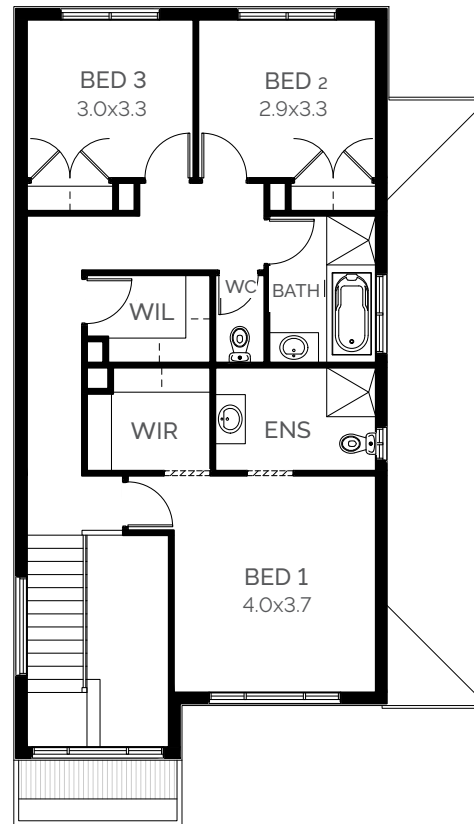

 3
  2
  2
 21.9sq

- ▶ BLOCK WIDTH 10.5m
- ▶ BLOCK DEPTH 21m
- ▶ HOUSE WIDTH 8.7m
- ▶ HOUSE DEPTH 15m
- ▶ OPTIONS
 - 4th Bedroom
 - Increased Study
 - Increased Family
 - Covered Outdoor Area
 - Bedrooms 2 & 3 Ensuites & Walk-In Robes
 - 3m Front Setback
- ▶ FACADES
 - Lincoln
 - Hudson
 - Madison
 - Nixon