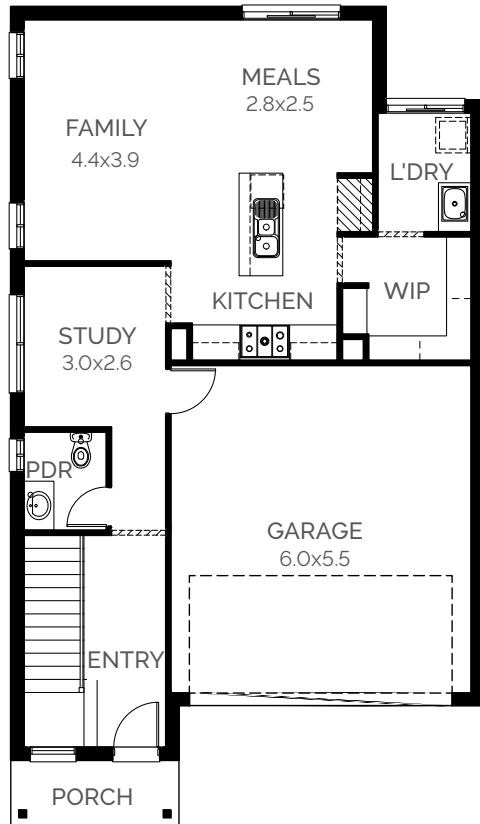

 3
  2
  2
 21.9sq

- ▶ BLOCK WIDTH 10.5m
- ▶ BLOCK DEPTH 21m
- ▶ HOUSE WIDTH 8.7m
- ▶ HOUSE DEPTH 15m
- ▶ OPTIONS
 - 4th Bedroom
 - Increased Study
 - Increased Family
 - Covered Outdoor Area
 - Bedrooms 2 & 3 Ensuites & Walk-In Robes
 - 3m Front Setback
- ▶ FACADES
 - Lincoln
 - Hudson
 - Madison
 - Nixon

Also available:

- Mayfield 310 (page 63)
- Mayfield 334 (page 65)