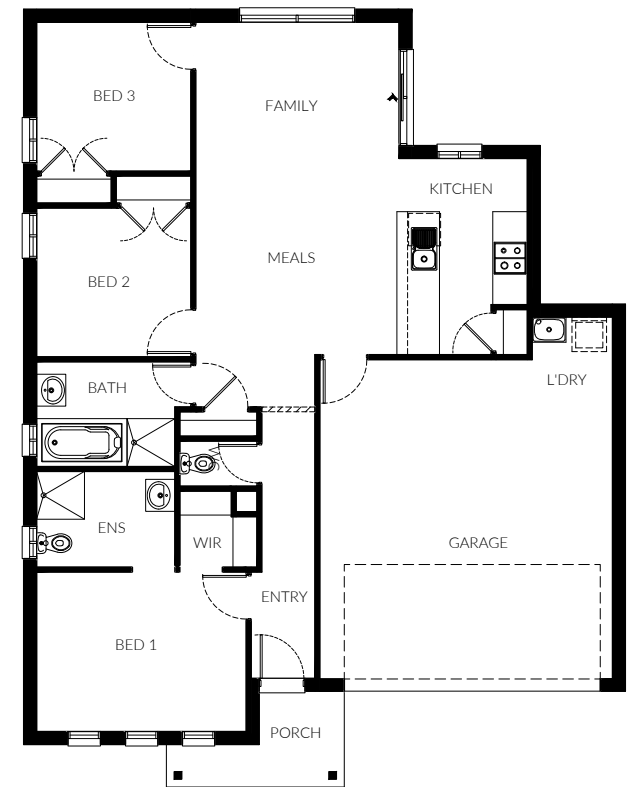

Latitude 149

- ▶ **BLOCK WIDTH**
12.5m
- ▶ **BLOCK DEPTH**
21m

▶ DIMENSIONS (MM)

Family/Meals	7230 x 3820
Bedroom 1	3000 x 3940
Bedroom 2	2800 x 2900
Bedroom 3	2800 x 2900
Garage	6000 x 5500

▶ TOTAL SQUARES

Squares	14.90sq
Exterior length	14.61m
Exterior width	11.30m

Standard Design

Options for Latitude 149

Extended Bedroom 1 Option

Covered Outdoor Area Option