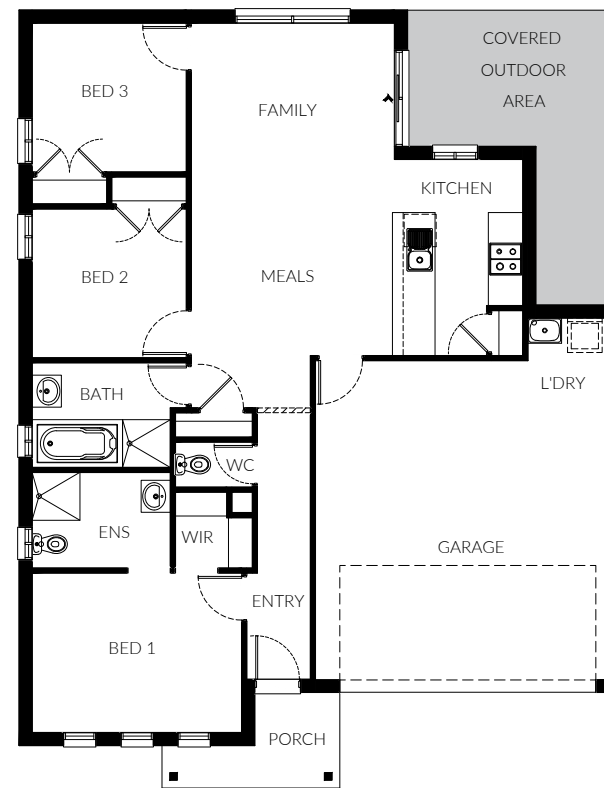

Latitude 149

- ▶ **BLOCK WIDTH**
12.5m
- ▶ **BLOCK DEPTH**
21m

▶ DIMENSIONS (MM)

Family/Meals	7230 x 3820
Bedroom 1	3000 x 3940
Bedroom 2	2800 x 2900
Bedroom 3	2800 x 2900
Garage	6000 x 5500

▶ TOTAL SQUARES

Squares	14.90sq
Exterior length	14.61m
Exterior width	11.30m

Standard Design

Options for Latitude 149

Extended Bedroom 1 Option

Covered Outdoor Area Option