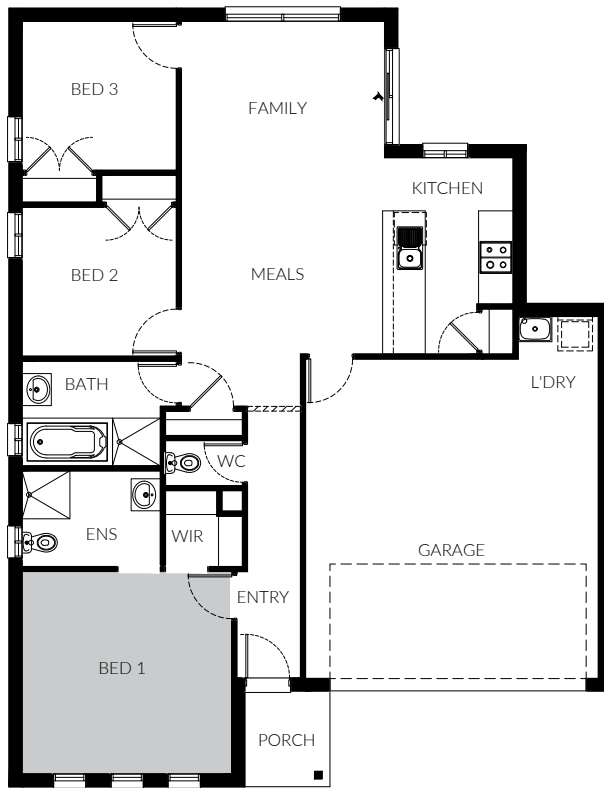

Latitude 149

- ▶ **BLOCK WIDTH**
12.5m
- ▶ **BLOCK DEPTH**
21m

▶ DIMENSIONS (MM)

Family/Meals	7230 x 3820
Bedroom 1	3000 x 3940
Bedroom 2	2800 x 2900
Bedroom 3	2800 x 2900
Garage	6000 x 5500

▶ TOTAL SQUARES

Squares	14.90sq
Exterior length	14.61m
Exterior width	11.30m

Standard Design

Options for Latitude 149

Extended Bedroom 1 Option

Covered Outdoor Area Option