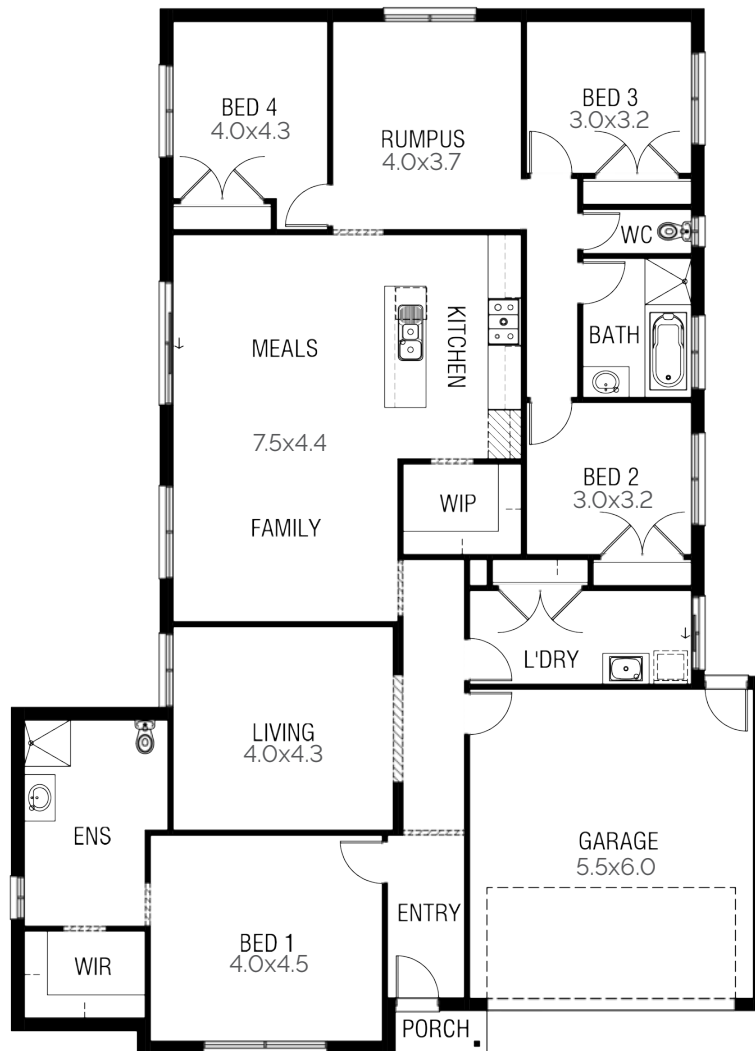

 4
  2
  2
 25.3sq

▶ BLOCK WIDTH 16m
 ▶ BLOCK DEPTH 28m

▶ HOUSE WIDTH 14.6m
 ▶ HOUSE DEPTH 20.2m

▶ OPTIONS

- Increased Walk-In Robe & Ensuite
- Increased Family In Lieu of Living
- Swap Rumpus & Bedroom 4
- Covered Outdoor Area
- Living to Front
- Flip Kitchen, Family & Meals
- Raked Ceiling to Kitchen, Family & Meals

▶ FACADES

- Botany
- Dune
- Eco
- Harbour
- Haven
- Matrix
- Peak
- Pier
- Provincial
- Providence
- Range
- Ravine
- Sierra
- Stonehenge
- Surfcoast
- Tower