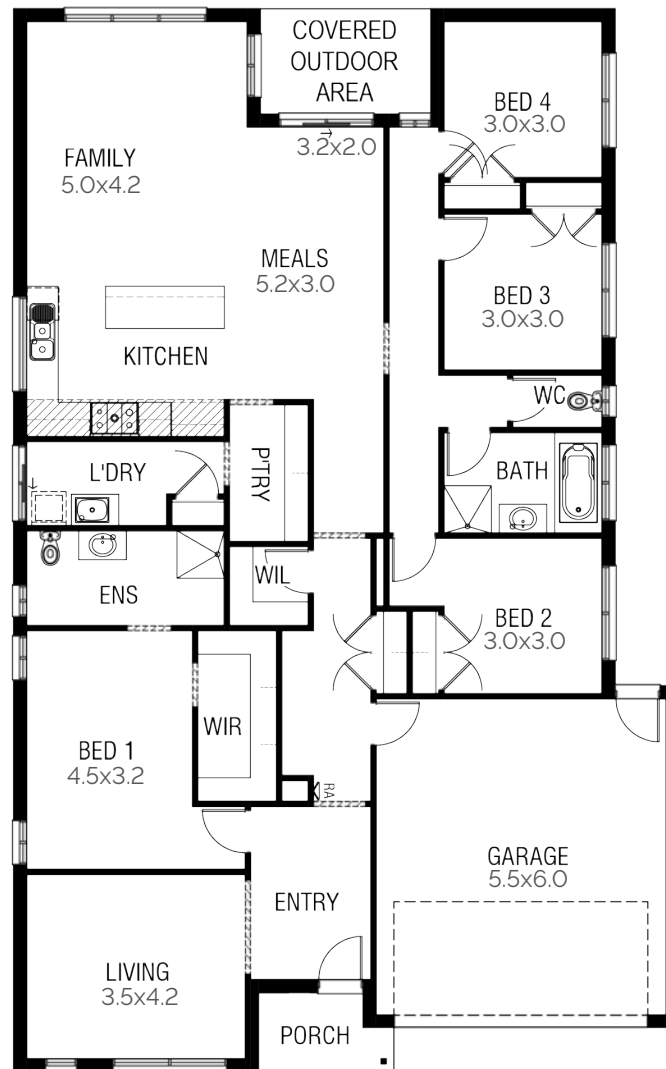

 4
  2
  2
 25.1sq

▶ BLOCK WIDTH 14m
 ▶ BLOCK DEPTH 28m

▶ HOUSE WIDTH 12.6m
 ▶ HOUSE DEPTH 20.1m

▶ **OPTIONS**

- 3 Bedroom
- Extended Covered Outdoor Area
- Alternate Bath Location
- Remove Covered Outdoor Area
- Master Bedroom to Front

▶ **FACADES**

- Botany
- Dune
- Eco
- Harbour
- Haven
- Matrix
- Peak
- Pier
- Provincial
- Providence
- Range
- Ravine
- Sierra
- Stonehenge
- Surfcoast
- Tower