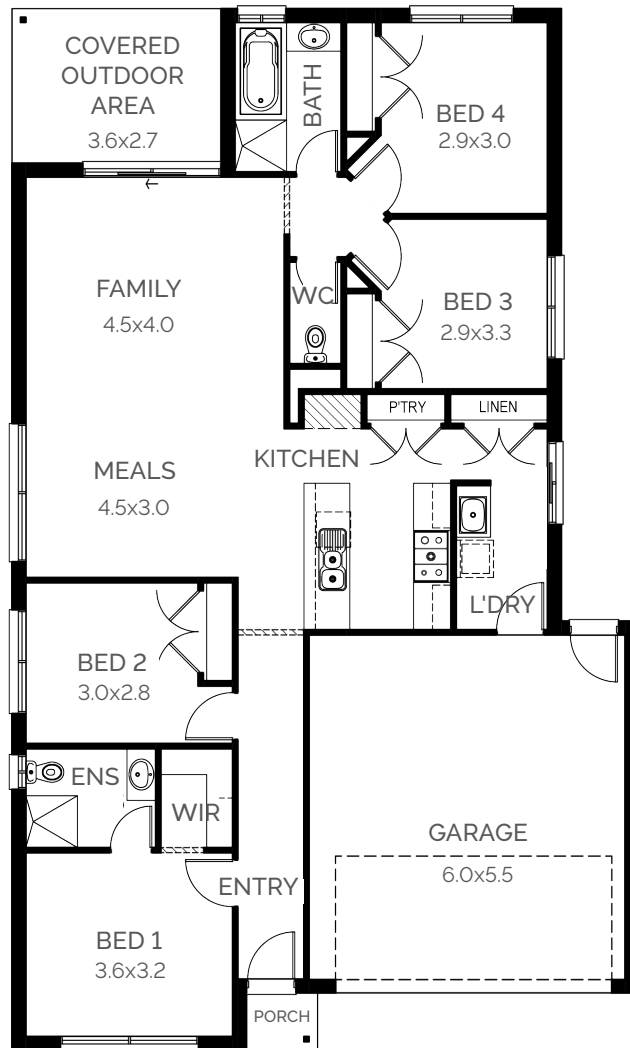

 4
  2
  2
 19.1sq

Also available:

- Clovelly 225 (page 25)
- Clovelly 248 (page 35)
- Clovelly 276 (page 47)

▶ BLOCK WIDTH 12.5m
 ▶ BLOCK DEPTH 26m

▶ HOUSE WIDTH 10.9m
 ▶ HOUSE DEPTH 18.1m

▶ OPTIONS

- Master Bedroom & Bedroom 4 Swap
- Increased Ensuite & Walk-In Robe
- Study In Lieu of Bedroom 4
- Increased Kitchen, Laundry, Family & Meals
- Increased Family, Bedroom 2 & 3
- 3 Bedrooms & Walk-In Pantry
- 3 Bedrooms & Walk-In Pantry with Sink

▶ FACADES

- Botany
- Canyon
- Dune
- Eco
- Harbour
- Haven
- Matrix
- Peak
- Pier
- Providence
- Range
- Ravine
- Resort
- Sierra
- Surfcoast
- Tower