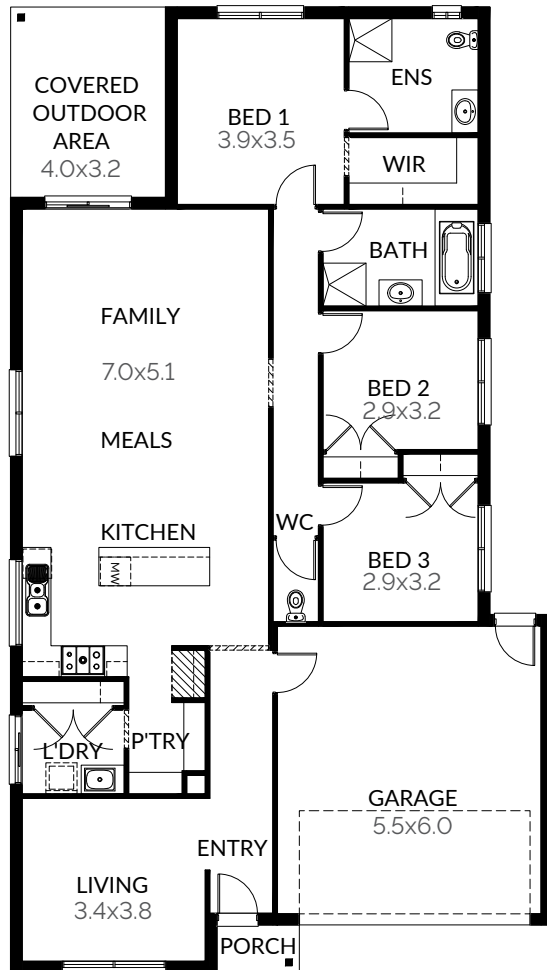

 3
  2
  2
 22.1sq

Also available:

- Byron 244 (page 35)
- Byron 277 (page 51)

- ▶ **BLOCK WIDTH**
12.5m
- ▶ **BLOCK DEPTH**
28m
- ▶ **HOUSE WIDTH**
11.3m
- ▶ **HOUSE DEPTH**
20.1m
- ▶ **OPTIONS**
 - Central Bathroom Option 1 & 2
 - Bedroom 3 Ensuite & Walk-In Robe
 - Rumpus In Lieu of Covered Outdoor Area
 - Theatre In Lieu of Living
 - Raked Ceiling to Meals, Family & Kitchen
 - Study In Lieu of Living
- ▶ **FACADES**
 - Botany
 - Dune
 - Eco
 - Harbour
 - Haven
 - Matrix
 - Peak
 - Pier
 - Provincial
 - Providence
 - Range
 - Ravine
 - Sierra
 - Stonehenge
 - Surfcoast
 - Tower