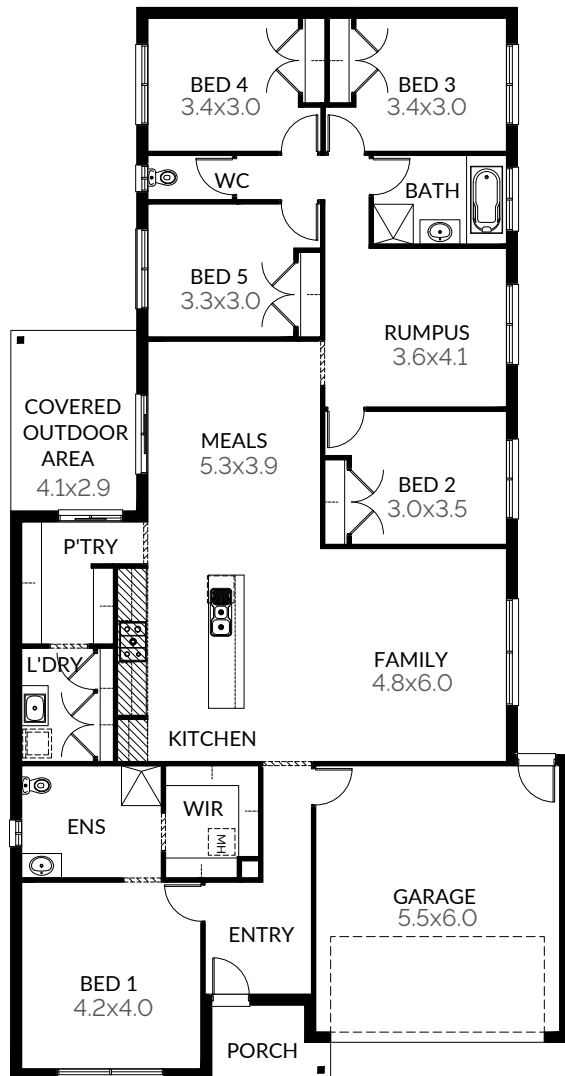

 5
  2
  2
 27.8sq

▶ BLOCK WIDTH 14m
 ▶ BLOCK DEPTH 32m

▶ HOUSE WIDTH 12.6m
 ▶ HOUSE DEPTH 24.1m

▶ OPTIONS

- Mirrored Front Rooms
- Enclosed WC to Ensuite
- Covered Outdoor Area Extension
- 4 Bedrooms
- 3 Bedrooms
- Raked Ceiling to Meals & Kitchen
- Separate Laundry & Pantry
- Walk-through Laundry & Pantry

▶ FACADES

- Botany
- Dune
- Eco
- Harbour
- Haven
- Matrix
- Peak
- Pier
- Provincial
- Providence
- Range
- Ravine
- Sierra
- Stonehenge
- Surfcoast
- Tower