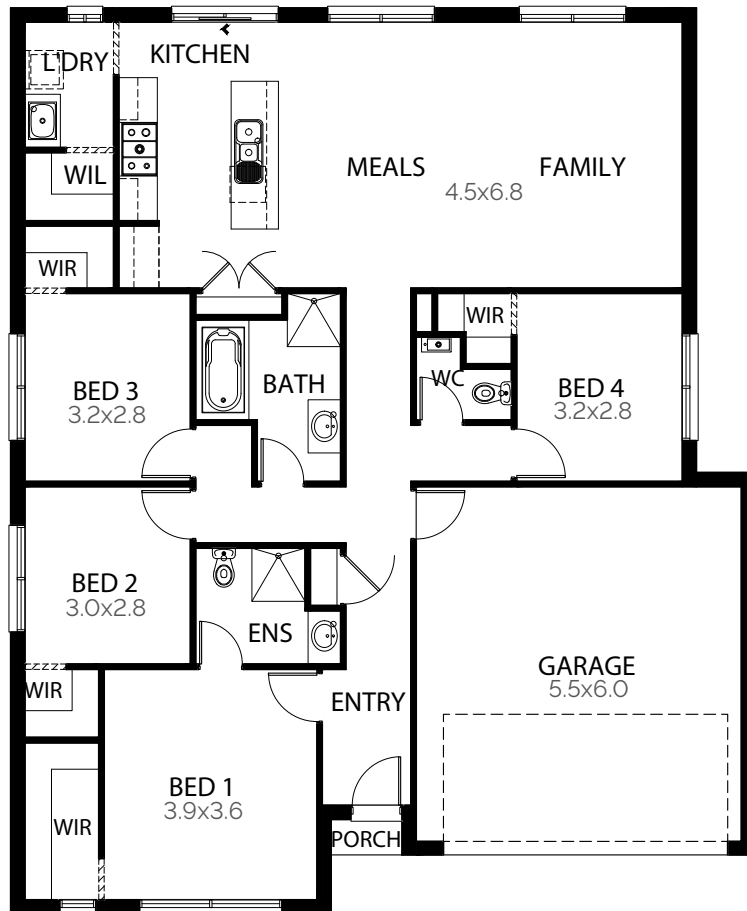

 4
  2
  2
 19.1sq

- ▶ BLOCK WIDTH 14m
- ▶ BLOCK DEPTH 23m
- ▶ HOUSE WIDTH 12.6m
- ▶ HOUSE DEPTH 15.3m
- ▶ OPTIONS
  - Mirrored Front Rooms
- ▶ FACADES
 

– Botany	– Provincial
– Dune	– Providence
– Eco	– Range
– Harbour	– Ravine
– Haven	– Sierra
– Matrix	– Stonehenge
– Peak	– Surfcoast
– Pier	– Tower