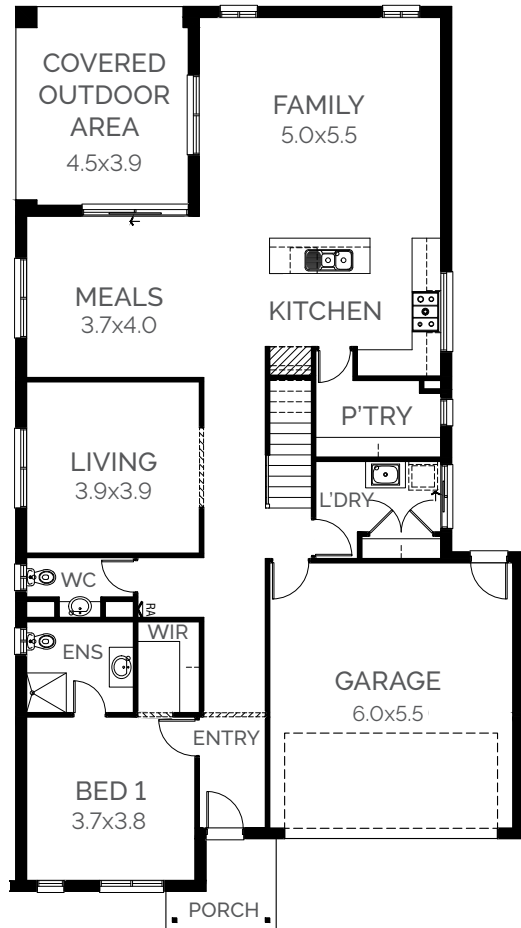

 6
  4
  2
 37.2sq

- ▶ BLOCK WIDTH 14m
- ▶ BLOCK DEPTH 28m
- ▶ HOUSE WIDTH 11.7m
- ▶ HOUSE DEPTH 20.8m
- ▶ OPTIONS
 - Theatre Room
 - Mirrored Covered Outdoor Area & Family
 - Bath to Ensuite
 - Increased Walk-In Robe to Bedroom 1
 - 7th Bedroom
- ▶ FACADES
 - Loddon
 - Pinnacle
 - Quay
 - Lancaster
 - Latrobe