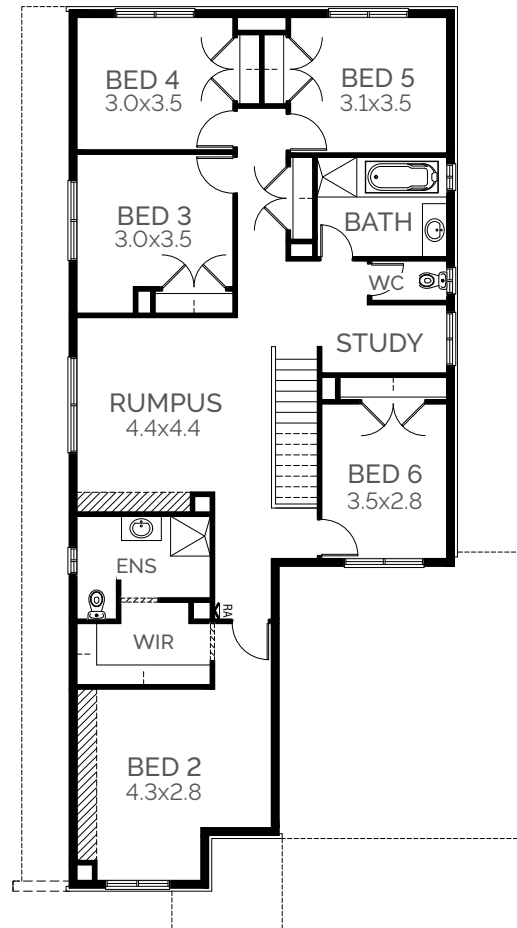

 6
  4
  2
 37.2sq

- ▶ BLOCK WIDTH 14m
- ▶ BLOCK DEPTH 28m
- ▶ HOUSE WIDTH 11.7m
- ▶ HOUSE DEPTH 20.8m
- ▶ OPTIONS
 - Theatre Room
 - Mirrored Covered Outdoor Area & Family
 - Bath to Ensuite
 - Increased Walk-In Robe to Bedroom 1
 - 7th Bedroom
- ▶ FACADES
 - Loddon
 - Pinnacle
 - Quay
 - Lancaster
 - Latrobe