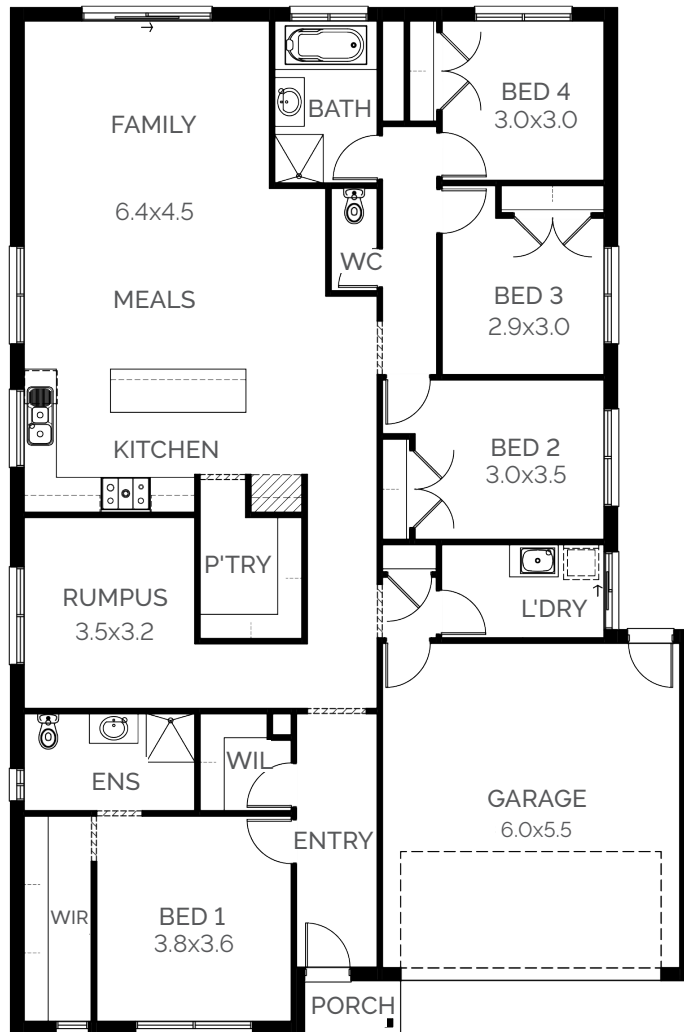

 4
  2
  2
 23.4sq

Also available:

- Ballina 212 (page 19)
- Ballina 250 (page 37)

▶ BLOCK WIDTH 14m
 ▶ BLOCK DEPTH 27m

▶ HOUSE WIDTH 12.6m
 ▶ HOUSE DEPTH 19m

▶ **OPTIONS**

- Mirrored Front Rooms
- Bath to Ensuite Option 1 & 2
- Covered Outdoor Area
- Alternate Laundry & Bath
- Study Nook
- Additional Walk-In Robe
- 5th Bedroom
- Butlers Pantry Option 1 & 2

▶ **FACADES**

- | | |
|-----------|--------------|
| - Botany | - Pier |
| - Canyon | - Providence |
| - Dune | - Range |
| - Eco | - Ravine |
| - Harbour | - Resort |
| - Haven | - Sierra |
| - Matrix | - Surfcoast |
| - Peak | - Tower |